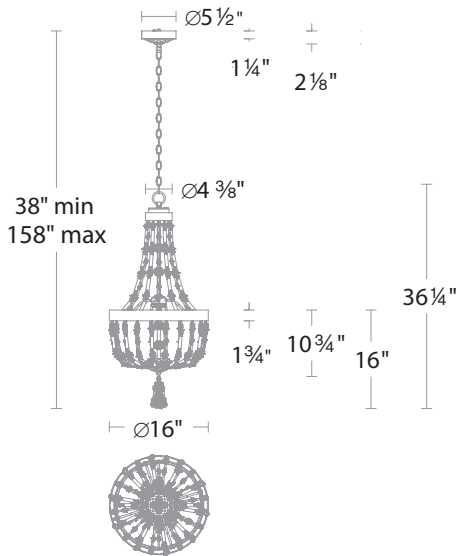

Project: _____
 Location: _____
 Fixture Type: _____
 Catalog Number: _____

AVAILABLE TRIM

Optic Crystal (0)

AVAILABLE FINISHES

Antique Silver (48)

Heirloom Gold (22)

Black (51)

LINE DRAWING

FEATURES

- Touch switch on fixture for color temperature adjustability. Switch from 3000K/3500K/4000K.
- A proprietary 120/277V driver concealed within the canopy.
- Can be mounted on a sloped ceiling
- Comes with 40-inches of chain

SPECIFICATIONS

CRI	90
Dimming	ELV, TRIAC
Standards	ETL/cETL, Damp, Title 24

REPLACEMENT PARTS

- Consult factory for part #

Model	Size	LED Color Temp	Finish	Voltage	Wattage	Weight	LED Lumens	Delivered Lumens
S2816	16"	3000K/3500K/4000K	Antique Pewter (47) Heirloom Gold (22) Black (51)	120/277V	32W	20 lb	2430	1166