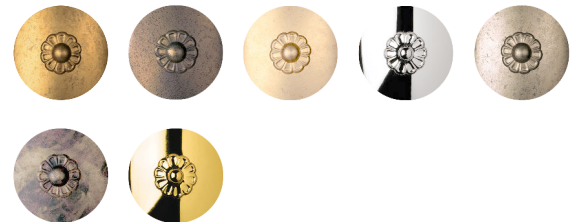

## BAGATELLE

1246

Bagatelle: a dainty, playful musical composition; an ephemeral love affair. We offer a new interpretation of a classic lantern, a fanciful dance of crystal rosettes and drops around a sculptural crystal basket. Place it as a centerpiece in any room for a striking effect.

### OPTIONS

Heritage Crystal (H), Spectra Crystal (A), Crystals From Swarovski (S), Rock Crystal Clear (R)

-22, -23, -26, -40, -48, -76, -211

### SPECIFICATIONS

Type:	Chandelier
↔ Width/Length:	21in / 53cm
↕ Height:	22.5in / 57cm
↓ Chain Length:	40in / 102cm
👤 Hang Weight:	13lbs / 5.9kg
Tier Count:	1
Bulb Count:	7
Bulb Info:	(6) E12, 60 MAX, B10** (1) E12, 60 MAX, G16-1/2**
Voltage:	110V / 220V / CCC