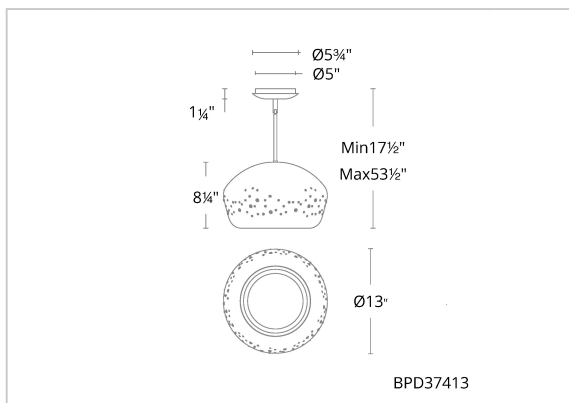

LINE DRAWING

Project:

Location:

Fixture Type:

Catalog Number:

DESCRIPTION

Doubly dazzling. Luxuriate in the beauty of the Optic Crystal-studded dome shade of this sleek pendant light. Pinpoints of radiant illumination are cast through its shade and down through its brilliant diffuser crafted from Radiance™™Crystal Dust.

FEATURES

- Illuminated Optic Crystal with Radiance™™ Crystal Dust diffuser
- 4CCT adjustability switch. Set from 3000K/3500K/4000K/5000K
- Can be mounted on a sloped ceiling.
- Driver concealed within the fixture

CRYSTAL OPTIONS

FINISH OPTIONS

SPECIFICATIONS

Light Source	LED
CRI	90
Dimming	ELV, Triac
Standards	ETL/cETL, Title 24

REPLACEMENT PARTS

RPL-RODIN06-886-AB - 6" Replacement Rod AB
RPL-RODIN12-886-AB - 12" Replacement Rod AB
RPL-RODIN06-886-BK - 6" Replacement Rod BK
RPL-RODIN12-886-BK - 12" Replacement Rod BK

Model	Crystal	Finish	Size	CCT	Voltage	Wattage	Weight	LED Lumens	Delivered Lumens
BPD37413	RD	- AB - BK	13"	3000K/3500K/ 4000K/5000K	120/277V	28W	6.9lbs	1181	Up To 1027

Example: BPD37413-AB