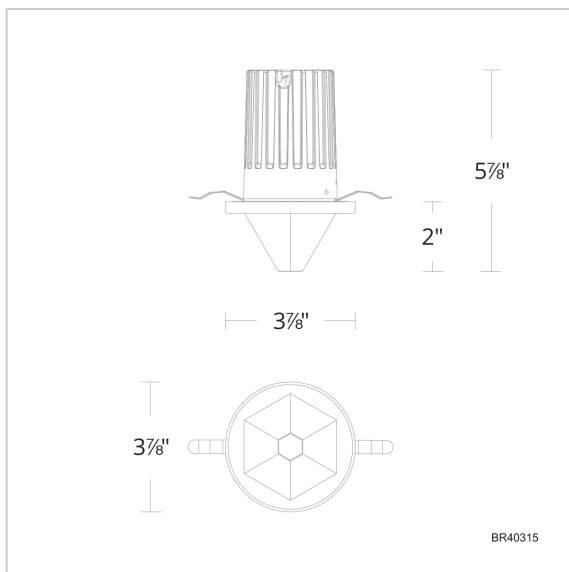

Arles

BR40315

LINE DRAWING

Project:

Location:

Fixture Type:

Catalog Number:

DESCRIPTION

CRYSTAL OPTIONS

Radiance
Crystal
(R)

FINISH OPTIONS

Polished
Chrome
(-CH)

SPECIFICATIONS!

Light Source	LED
CRI	90
Dimming	ELV, Triac
Standards	ETL/cETL, Title 24

Model	Crystal	Finish	Size	CCT	Voltage	Wattage	Weight	LED Lumens	Delivered Lumens
BR40315	R	- CH	4"	3000K/3500K/ 4000K	120V-240V	12W	3.1lbs	597	Up To 358