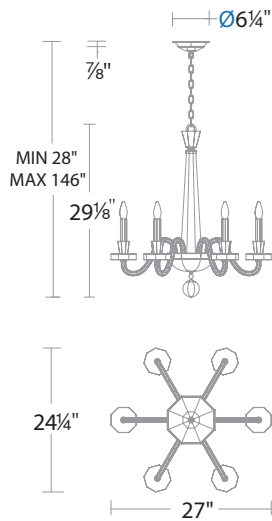

LINE DRAWING

DESCRIPTION

A luxurious symphony of graceful curves with faux candle lights enhanced by a mesmerizing optic haze crystal center and matching orb finial. The stunning chandelier harmonizes in a refined creation and classical elegance. Three exquisite finishes available.

FEATURES

- Comes with 40-inches of chain
- Uses six 60 watt max, 25 watt equivalent recommended candelabra base bulbs (not included)
- Sloped ceiling adaptable

SPECIFICATIONS

Standards UL/cUL

Model	Size	LED Color Temp	Finish	Voltage	Wattage	Weight	LED Lumens	Delivered Lumens
S9327	6 Lights	N/A	Antique Silver (48) Heirloom Gold (22) Black (51)	120V	N/A	20 lb	N/A	N/A

Example: S9327-22OH