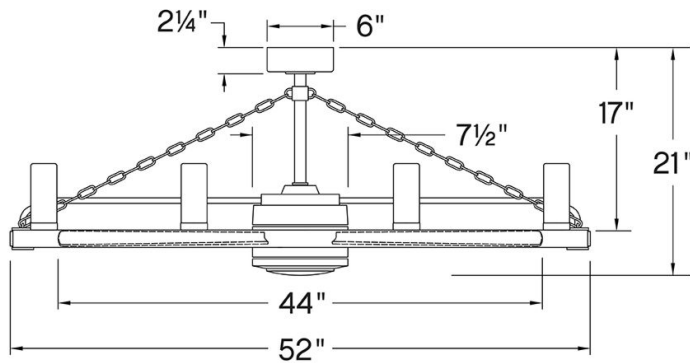

# SAWYER

906144FMB-LWD

SAWYER 52" LED SMART FANDELIER

DETAILS	
FAN FINISH:	Matte Black
GLASS:	Clear Seedy
BLADE COUNT:	5
SLOPE DEGREE:	20

DIMENSIONS	
WIDTH:	52"
HEIGHT:	20.8"

LIGHT SOURCE	
VOLTAGE:	120v

MOUNTING	
CANOPY:	6" Dia.
LEAD WIRE:	1 X 76"

SHIPPING	
CARTON LENGTH:	54.5
CARTON WIDTH:	54.5
CARTON HEIGHT:	10.5

Fresh yet rustic, Sawyer will inject any outdoor living experience with the warm, cozy ambiance of an indoor setting. Available in variety of finish, accent, and blade combinations, Sawyer features durable composite materials and a versatile, wet-rated design. Operated by the HIRO control or WiFi compatible with the Hinkley App.

## PRODUCT DETAILS:

- This item includes one 12" and one 24" down rod. Other various lengths of down rods are available and sold separately to customize the installation height.
- Suitable for use in wet (interior direct splash and outdoor direct rain or sprinkler) locations as defined by NEC and CEC. Meets United States UL Underwriters Laboratories.
- This item may be hung on a sloped ceiling
- For more information on how to control your ceiling fan via the Hinkley Home Automation App, [click here](#).
- This item includes a light kit cover
- Fan Control included, HIRO Control - 6 Speed Reversing
- WiFi compatible with included fan control
- LED components carry a 5-year limited warranty