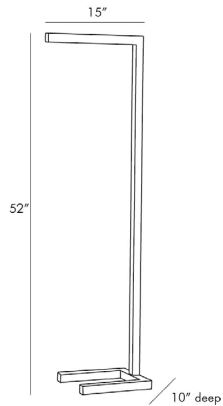

ARTERIORES

SALFORD FLOOR LAMP

79810

H: 52 IN, W: 15 IN, D: 10 IN

Bronze

Contract Suitable As Is

Sleek and simple in form and aesthetic this floor lamp exemplifies ultra-modern style. It's built of steel to give it clean lines perfectly angular joints and a shiny polish; the completely linear frame allows it to tuck neatly into a reading chair or sofa to reduce its footprint in the room. An LED strip is nicely concealed into the frame. To give the modern look a bit of a twist it is entirely finished in bronze. Fitted with a full range dimmer on a black cord.

APPEARANCE

Material	Steel
Finish	Bronze, Polished Nickel
Top Coat/Sealant	false
Finial Description	N/A

DIMENSIONS

Foot Print	W: 15 IN, D: 10 IN
Harp	N/A IN

WIRING

Rating	Indoor Only
Tilt Test	10 Degrees - AU
Cord	12 FT IN, Black, SPT-2, Taupe Fabric
Socket	1, Black, Integrated LED, LED
Switch	Full Range Dimmer, On Line- Foot Switch, On/Off Foot Switch
Maximum Watt	12

CERTIFICATIONS

Cerifications	Mexico United States, Canada
---------------	---------------------------------

COMPLIANCE

UL/ETL	Yes
RoHS	true

SHIPPING

Product Weight	16 LBS
Gross Weight 1	24.25 LBS
Gross Weight 2	3 LBS
Shipping Box 1	H: 13 IN, H: 18 IN, L: 56 IN, L: 55.5 IN, W: 18 IN, W: 13 IN
Shipping Box 2	H: 0 IN, L: 0 IN, W: 0 IN