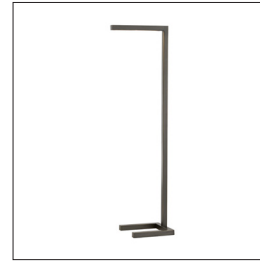

ARTERIORES

SALFORD FLOOR LAMP

79810

H: 52 IN, W: 15 IN, D: 10 IN

Bronze

Contract Suitable As Is

Sleek and simple in form and aesthetic this floor lamp exemplifies ultra-modern style. It's built of steel to give it clean lines perfectly angular joints and a shiny polish; the completely linear frame allows it to tuck neatly into a reading chair or sofa to reduce its footprint in the room. An LED strip is nicely concealed into the frame. To give the modern look a bit of a twist it is entirely finished in bronze. Fitted with a full range dimmer on a black cord.

APPEARANCE

Material	Steel
Finish	Bronze, Polished Nickel
Top Coat/Sealant	false
Finial Description	N/A

DIMENSIONS

Foot Print	W: 15 IN, D: 10 IN
Harp	N/A IN

WIRING

Rating	Indoor Only
Tilt Test	10 Degrees - AU
Cord	12 FT IN, Black, SPT-2, Taupe Fabric
Socket	1, Black, Integrated LED, LED
Switch	Full Range Dimmer, On Line- Foot Switch, On/Off Foot Switch
Maximum Watt	12