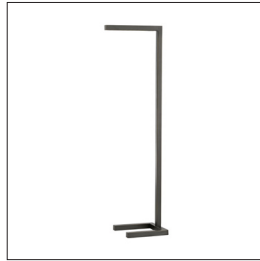

ARTERIORES

SALFORD FLOOR LAMP

79810

H: 52 IN, W: 15 IN, D: 10 IN

Bronze

Contract Suitable As Is

Sleek and simple in form and aesthetic this floor lamp exemplifies ultra-modern style. It's built of steel to give it clean lines perfectly angular joints and a shiny polish; the completely linear frame allows it to tuck neatly into a reading chair or sofa to reduce its footprint in the room. An LED strip is nicely concealed into the frame. To give the modern look a bit of a twist it is entirely finished in bronze. Fitted with a full range dimmer on a black cord.

APPEARANCE

Material	Steel
Finish	Bronze, Polished Nickel
Top Coat/Sealant	false
Finial Description	N/A

DIMENSIONS

Foot Print	W: 15 IN, D: 10 IN
Harp	N/A IN

WIRING

Rating	Indoor Only
Tilt Test	10 Degrees - AU
Cord	12 FT IN, Black, SPT-2, Taupe Fabric
Socket	1, Black, Integrated LED, LED
Switch	Full Range Dimmer, On Line- Foot Switch, On/Off Foot Switch
Maximum Watt	12