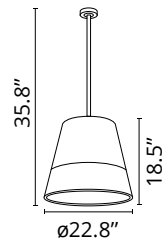

FLOS

 FU646941 Green Wall

Romeo Outdoor C3 Pvc (91 cm) Green wall

Designed by Philippe Starck

Are you a professional and your project needs consulting and support?

[BOOK AN APPOINTMENT](#)

Main specifications

EAN	8059607012048
Mounting	Ceiling surface
Environments	Outdoor wet location
Light Source Type	Bulb
Lamp type	T
Lamp holders	E26
Number of heads	1
Power (W)	250

Physical

Color	Green Wall
Orientation	Fixed
Net weight (lb)	13.52
Package volume (in)	16999.01
IP internal	55