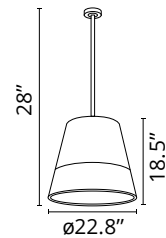

FLOS

 FU646841 Green Wall

Romeo Outdoor C3 Pvc (71 cm) Green wall

Designed by Philippe Starck

Are you a professional and your project needs consulting and support?

[BOOK AN APPOINTMENT](#)

Main specifications

EAN	8059607012024
Mounting	Ceiling
Environments	Outdoor wet location
Light Source Type	Bulb
Lamp type	T
Lamp holders	E26
Number of heads	1
Power (W)	250

Physical

Color	Green Wall
Orientation	Fixed
Net weight (lb)	13.01
Package volume (in)	16591.12
IP internal	55