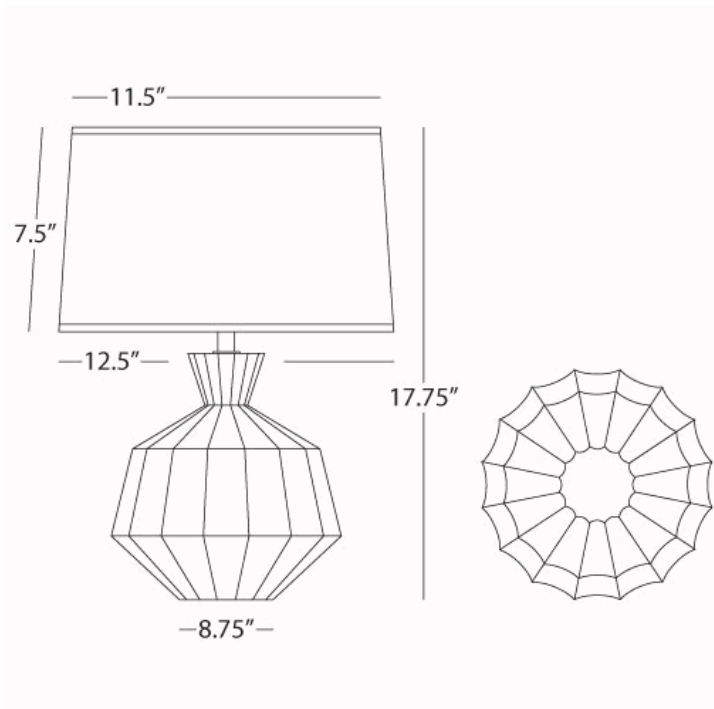

ORION

AM989

Accent Lamp

1-60W Max.

Bulb Type: B, Candelabra

Switch: Hi-Lo Line Switch

Amethyst Glazed Ceramic

Oyster Linen Shade w/
Self Fabric Top Diffuser

See Orion Chart for Color Options

* Made In The USA