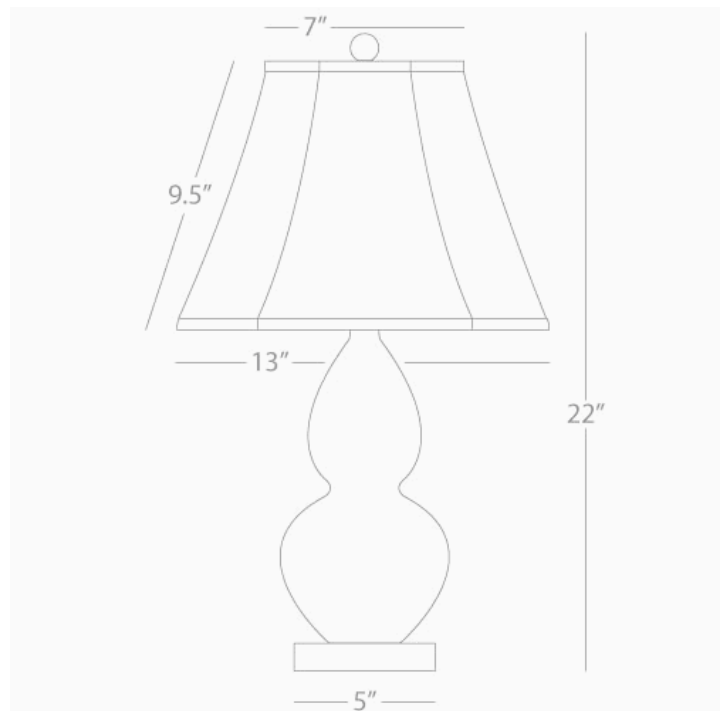

DOUBLE GOURD

TE13

Accent Lamp

1-150W Max.

Bulb Type: A

Switch: 3-Way

Brown Tea Glazed Ceramic

Lucite Base

Ivory Stretched Fabric Shade

See Double Gourd Table for Color / Base / Shade
Options

* *Made In The USA*