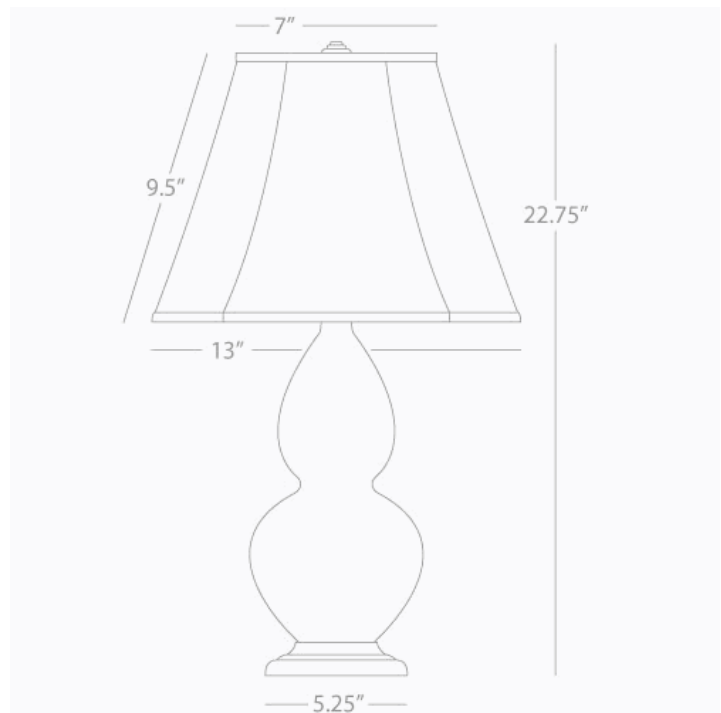

DOUBLE GOURD

MB11

Accent Lamp

1-150W Max.

Bulb Type: A

Switch: 3-Way

Midnight Blue Glazed Ceramic

Deep Patina Bronze Finished Accents

Ivory Stretched Fabric Shade

See Double Gourd Table for Color / Base / Shade  
Options

\* *Made In The USA*