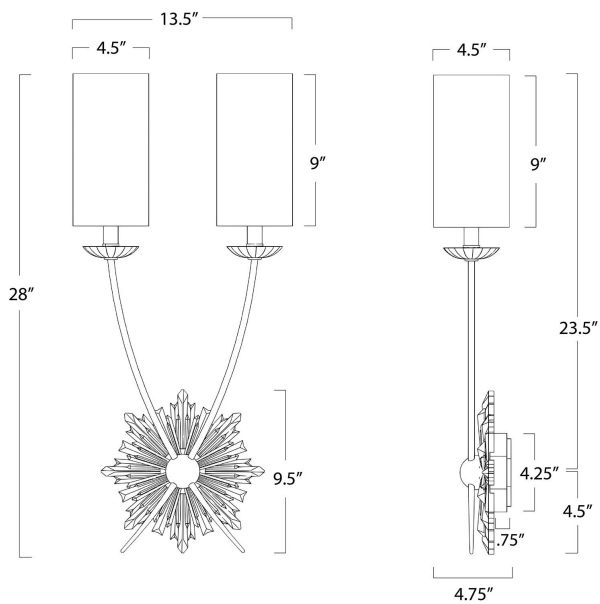

REGINA ANDREW

DETROIT

SPECIFICATION SHEET

Louis Sconce
15-1064

HEIGHT	28
WIDTH	13.5
DEPTH	4.75
SHADE DIMS	4.5 x 4.5 x 9
SHADE COLOR	Heavy Vanilla Linen
BULB QTY	2
BULB TYPE	B Type Candelabra Base (E12)
SOCKET	E12 Candelabra Uno
WATTAGE	40 Watt Max
WIRING TYPE	Hard Wire
BACKPLATE	4.25 dia x .75
JUNCTION BOX	23.5 in from top, 4.5 in from bottom, 6.5 in from side
MATERIAL	Birch Wood
FINISH	Antique Gold
NOTES	N/A
FREIGHT ONLY	No