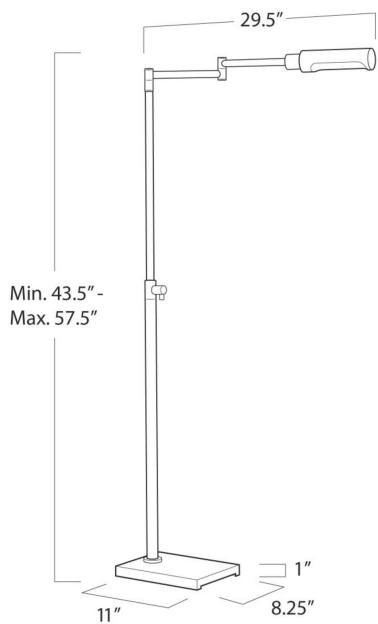

### Noble Floor Task Reading Lamp (Polished Nickel) 14-1056PN

<b>HEIGHT</b>	57.5
<b>WIDTH</b>	8.25
<b>DEPTH</b>	29.5
<b>SHADE DIMS</b>	N/A
<b>SHADE COLOR</b>	N/A
<b>BULB QTY</b>	1
<b>BULB TYPE</b>	T Type Medium Base (E26)
<b>SOCKET</b>	E26 Cast Dimmer
<b>WATTAGE</b>	40 Watt Max
<b>WIRING TYPE</b>	Standard
<b>MATERIAL</b>	Steel
<b>FINISH</b>	Polished Nickel
<b>NOTES</b>	N/A
<b>FREIGHT ONLY</b>	No