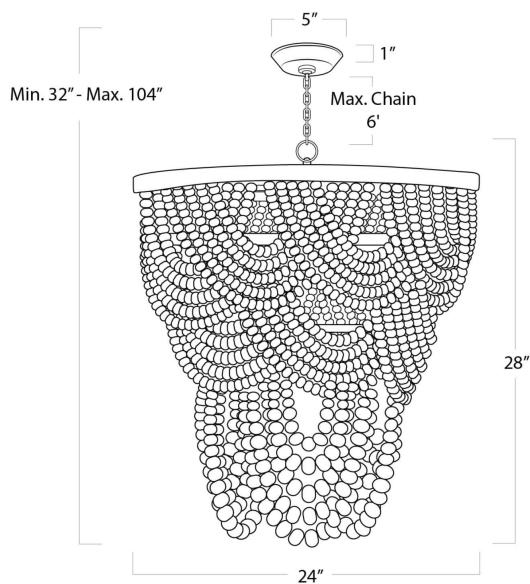

REGINA ANDREW

DETROIT

SPECIFICATION SHEET

Lorelei Wood Bead Chandelier (White) 16-1179WT

HEIGHT	32
WIDTH	24
DEPTH	24
SHADE DIMS	N/A
SHADE COLOR	N/A
BULB QTY	6
BULB TYPE	B Type Candelabra Base (E12)
SOCKET	E12 Candelabra
WATTAGE	60 Watt Max
WIRING TYPE	Hard Wire
MATERIAL	Birch Wood
FINISH	White
NOTES	10 ft of cord and 6 ft of chain
FREIGHT ONLY	No