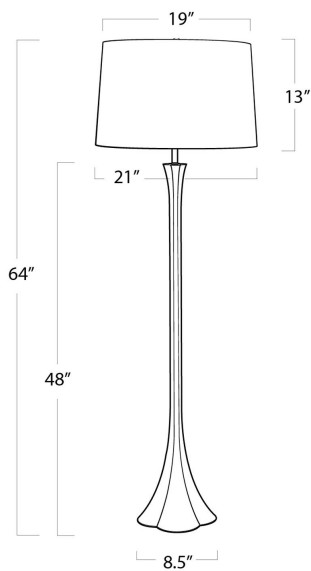

REGINA ANDREW

DETROIT

SPECIFICATION SHEET

Lillian Floor Lamp
14-1032

HEIGHT	64
WIDTH	21
DEPTH	21
SHADE DIMS	19 x 21 x 13
SHADE COLOR	Natural Linen
BULB QTY	1
BULB TYPE	A Type Medium Base (E26)
SOCKET	E26 3-Way Cast Turn Knob
WATTAGE	3-Way 150 Watt Max
WIRING TYPE	Standard
MATERIAL	Steel
FINISH	Gold Leaf
NOTES	10 ft of cord
FREIGHT ONLY	No