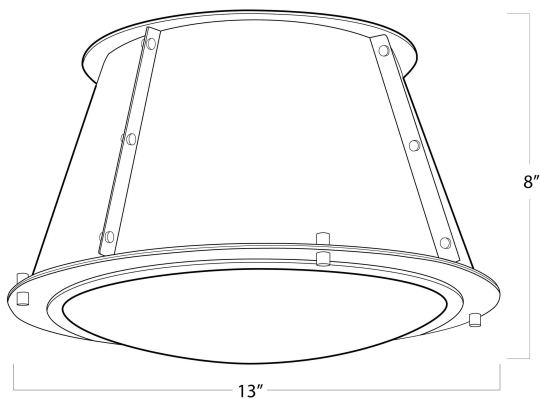

REGINA ANDREW

DETROIT

SPECIFICATION SHEET

French Maid Flush Mount (Blackened Brass & Natural Brass)
16-1379BBNB

HEIGHT	8
WIDTH	13
DEPTH	13
SHADE DIMS	N/A
SHADE COLOR	N/A
BULB QTY	1
BULB TYPE	A Type Medium Base (E26)
SOCKET	E26 Keyless
WATTAGE	60 Watt Max
WIRING TYPE	Hard Wire
MATERIAL	Steel
FINISH	Blackened Brass
NOTES	N/A
FREIGHT ONLY	No