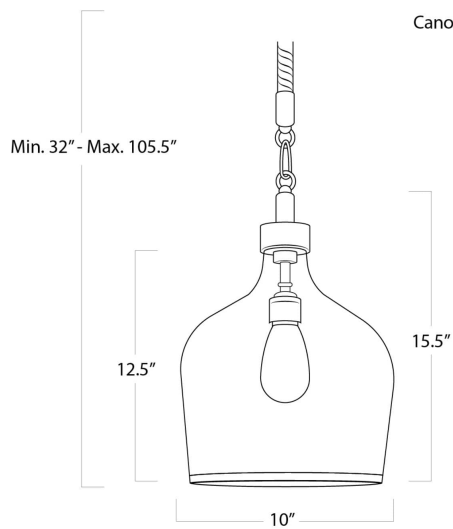

REGINA ANDREW

DETROIT

SPECIFICATION SHEET

Demi John Pendant Small 16-1101

Canopy: 5" x 5" x 1"

HEIGHT	32
WIDTH	10
DEPTH	10
SHADE DIMS	N/A
SHADE COLOR	N/A
BULB QTY	1
BULB TYPE	A Type Medium Base (E26)
SOCKET	E26 Keyless
WATTAGE	60 Watt Max
WIRING TYPE	Hard Wire
MATERIAL	Steel
FINISH	Clear
NOTES	10 ft of cord and 6 ft of chain
FREIGHT ONLY	No