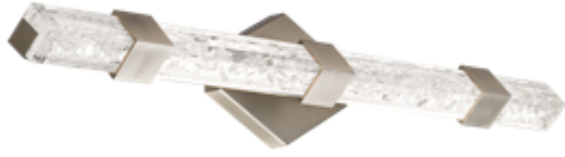

Project:

Location:

Fixture Type:

Catalog Number:

AVAILABLE FINISHES:

Regal

WS-46128

PRODUCT DESCRIPTION

Artisanal reclaimed crystal shards glitter with ample ambient illumination. LEDs illuminate the crystal shards frozen within this dramatic bath sconce. Installs in either horizontal or vertical directions depending on your needs

FEATURES

- Driver concealed within the canopy
- Artisanal shade made with reclaimed crystal

SPECIFICATIONS

Rated Life	50000 Hours
Standards	ETL, cETL,Damp Location Listed,Title 24 JA8: 2019 Compliant
Input	120/277V,50/60Hz
Dimming	ELV: 100-10%,TRIAC: 100-10%
Mounting	Can be mounted on wall in all orientations
Color Temp	3000K
CRI	90
Construction	Steel and aluminum body with reclaimed crystal shade and PC diffuser

Model & Size	Color Temp	Finish	LED Watts	LED Lumens	Delivered Lumens
WS-46128 28"	3000K	AB Aged Brass	24.7W	2240	1147
	3000K	BN Brushed Nickel	24.7W	2240	1147

Example: **WS-46128-BN**

For custom requests please contact customs@modernforms.com