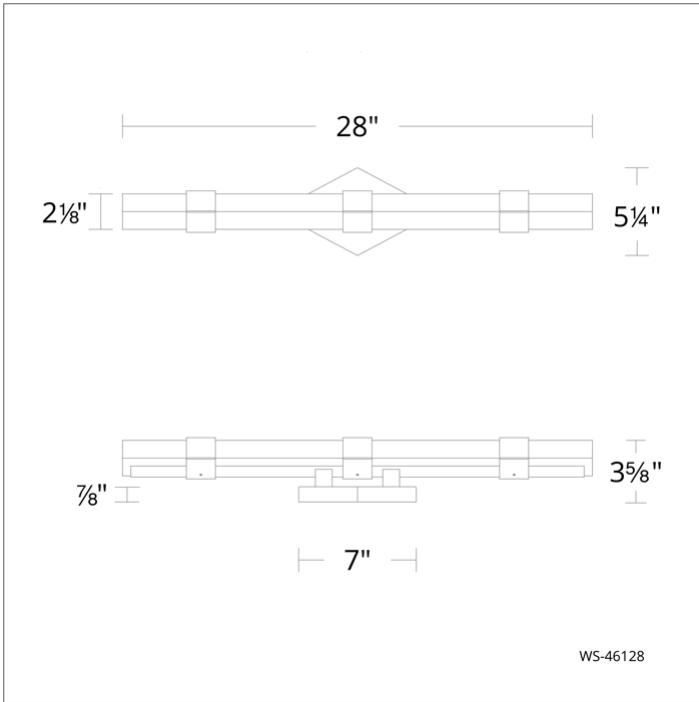

SPECIFICATIONS

Rated Life	50000 Hours
Standards	ETL, cETL,Damp Location Listed,Title 24 JA8: 2019 Compliant
Input	120/277V,50/60Hz
Dimming	ELV: 100-10%,TRIAC: 100-10%
Mounting	Can be mounted on wall in all orientations
Color Temp	3000K
CRI	90
Construction	Steel and aluminum body with reclaimed crystal shade and PC diffuser