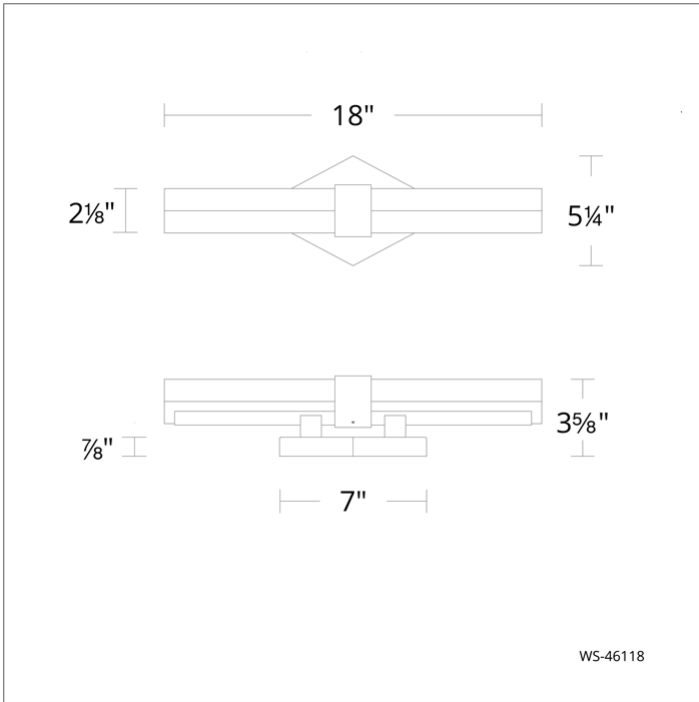

FEATURES

- Driver concealed within the canopy
- Artisanal shade made with reclaimed crystal

SPECIFICATIONS

Rated Life	50000 Hours
Standards	ETL, cETL,Damp Location Listed,Title 24 JA8: 2019 Compliant
Input	120/277V,50/60Hz
Dimming	ELV: 100-10%,TRIAC: 100-10%
Mounting	Can be mounted on wall in all orientations
Color Temp	3000K
CRI	90
Construction	Steel and aluminum body with reclaimed crystal shade and PC diffuser