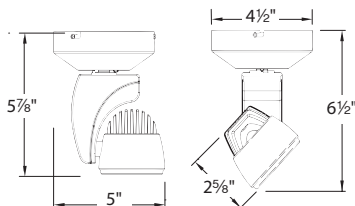

REFLEX – model: MO-LED17

LEDme® Display Spot Light - Canopy Mount

WAC LIGHTING

Responsible Lighting®

Fixture Type:

Catalog Number:

Project: _____

Location: _____

PRODUCT DESCRIPTION

Multiple diodes LED compact canopy mounted luminaire.

FEATURES

- Clear and Frosted lens included
- 360° horizontal rotation and 180° vertical aiming
- Ceiling and wall mountable
- Free of projected heat, UV and IR radiation
- Replaceable LED module (consult factory)
- 100,000 hour rated life
- 5 year WAC Lighting product warranty

SPECIFICATIONS

Construction: Die-cast aluminum construction

Input: 120V AC 50/60HZ

Light Source: 7 x 2.2W Cree LED
Total power consumption of 17W with integral driver

Dimming: May be dimmed to 10% with electronic low voltage (ELV) dimmer

Finish: Powder coated Black (BK) and White (WT)

Standards: ETL & cETL Damp Location Listed.

ORDER NUMBER

Model	Beam	Color Temp	CRI	Lumens	CBCP	Finish
MO-LED17 17W	S 20°	27 2700K	85	990	3440	BK Black WT White
		30 3000K	85	990	3590	
		35 3500K	85	1025	3420	
		40 4000K	85	1125	3780	
	F 45°	27 2700K	90	910	1225	BK Black WT White
		30 3000K	90	860	1145	
		35 3500K	85	950	1280	
		40 4000K	85	1035	1375	

MO-LED17 - - -

Example: MO-LED17S-27-WT

Accommodates one lens accessory

LENS ACCESSORIES

Amber	LENS-20-AMB
Blue	LENS-20-BLU
Green	LENS-20-GRN
Red	LENS-20-RED
Frost	LENS-20-FR
Spread Lens	LENS-20-SPR
Beam Elongating	LENS-20-BEL
UV Filter	LNES-20-UVF

GLARE CONTROL ACCESSORY

Honeycomb Louver	LENS-20-HCL

EXTENSIONS Custom order as a complete unit. Ceiling mount only.

X6 6"	MOLED17	S F	27	BK WT	
X12 12"			30		
X18 18"			35		
X24 24"			40		
X36 36"					
X48 48"					

Example: X24-MOLED17S927BK

WAC Lighting

www.waclighting.com
Phone (800) 526.2588 • Fax (800) 526.2585

Headquarters/Eastern Distribution Center

44 Harbor Park Drive • Port Washington, NY 11050
Phone (516) 515.5000 • Fax (516) 515.5050

Western Distribution Center

1750 Archibald Avenue • Ontario, CA 91760
Phone (800) 526.2588 • Fax (800) 526.2585