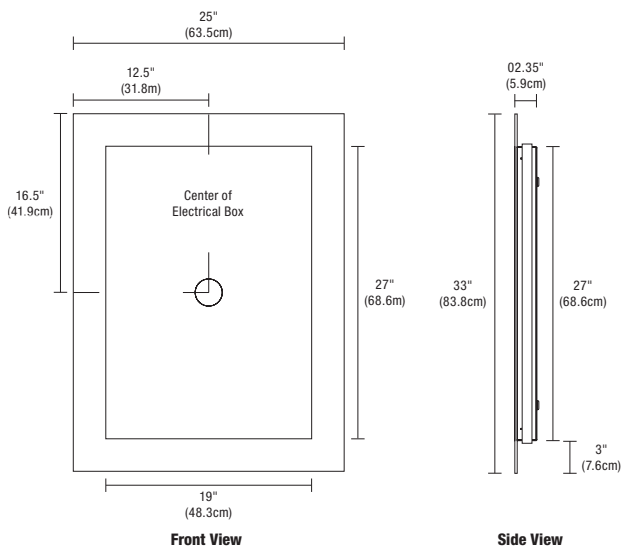

**AVERAGE LAMP LIFE**

50,000 hours

**DIMMING**

Dimmable with Electronic Low Voltage Dimmer

**DIMENSIONS**

33" x 25" x 2.35"

**WEIGHT**

28 lbs (12.7 kg)

System	Size	Lamp	Color Temperature
<b>SAIL</b>	<b>25X33</b>	<b>LED</b>	<b>30K</b>
<b>SAIL</b> Sail LED Surface Mounted Rectangular Mirror	<b>25X33</b> 25" x 33"	<b>LED</b> LED	<b>22K</b> 2200K Amber White <b>27K</b> 2700K Very Warm White <b>27D</b> 2700K Warm Dim (5W only) <b>30K</b> 3000K Warm White <b>30D</b> 3000K Warm Dim (5W only) <b>35K</b> 3500K Neutral White <b>40K</b> 4000K Cool White <b>57K</b> 5700K Daylight White