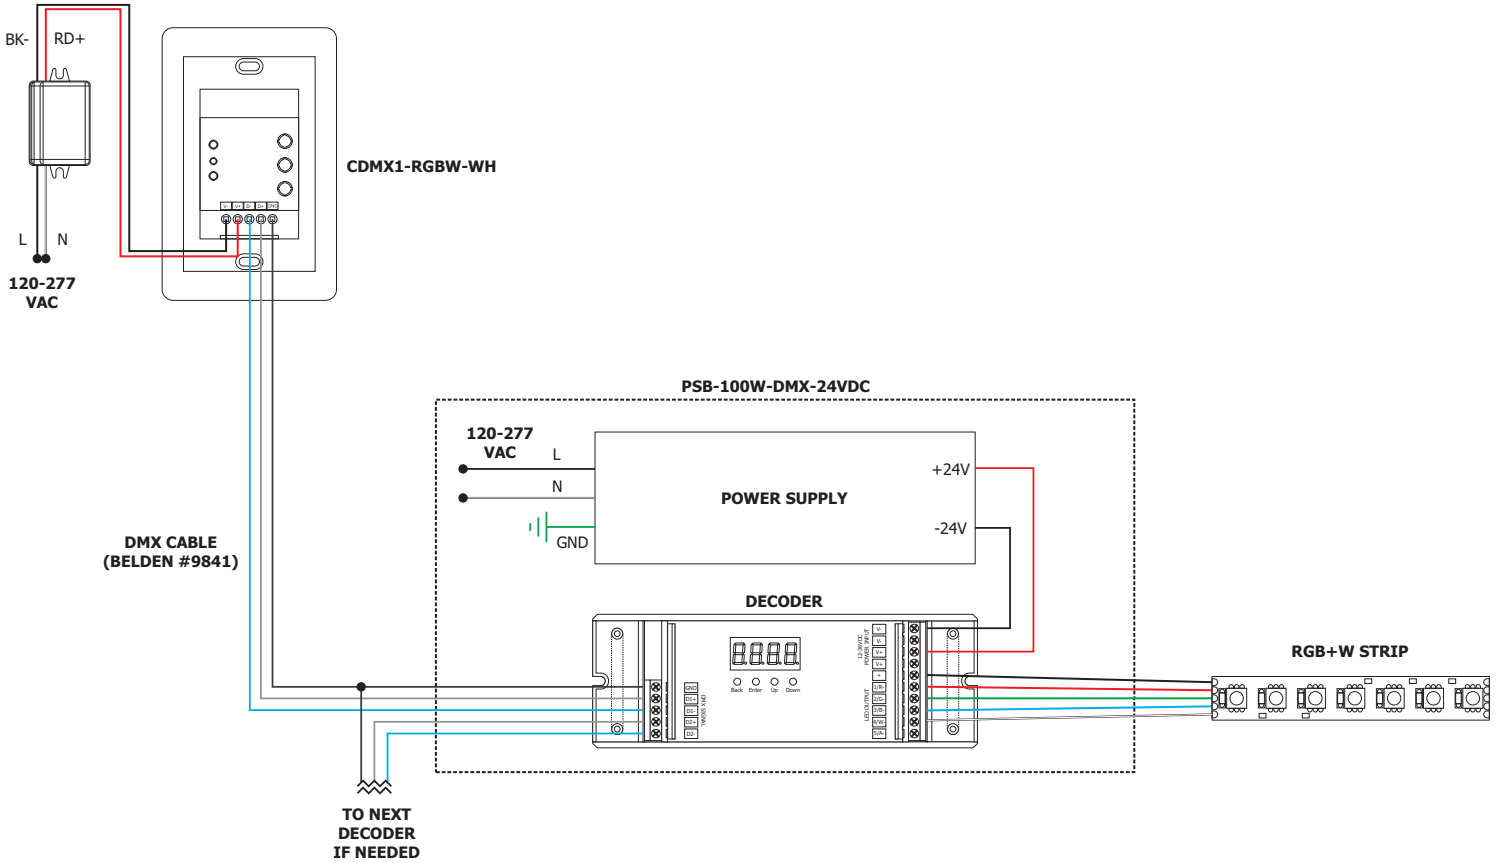

IN WALL KIT

PROJECT		FIXTURE TYPE		DATE	
---------	--	--------------	--	------	--

INDOOR DMX POWER SUPPLIES

24VDC WITH DMX DRIVER

WIRING DIAGRAMS

RGBTW WITH CTP

RGBTW WITH CDMX

PROJECT		FIXTURE TYPE		DATE	
---------	--	--------------	--	------	--

PROJECT		FIXTURE TYPE		DATE	
---------	--	--------------	--	------	--