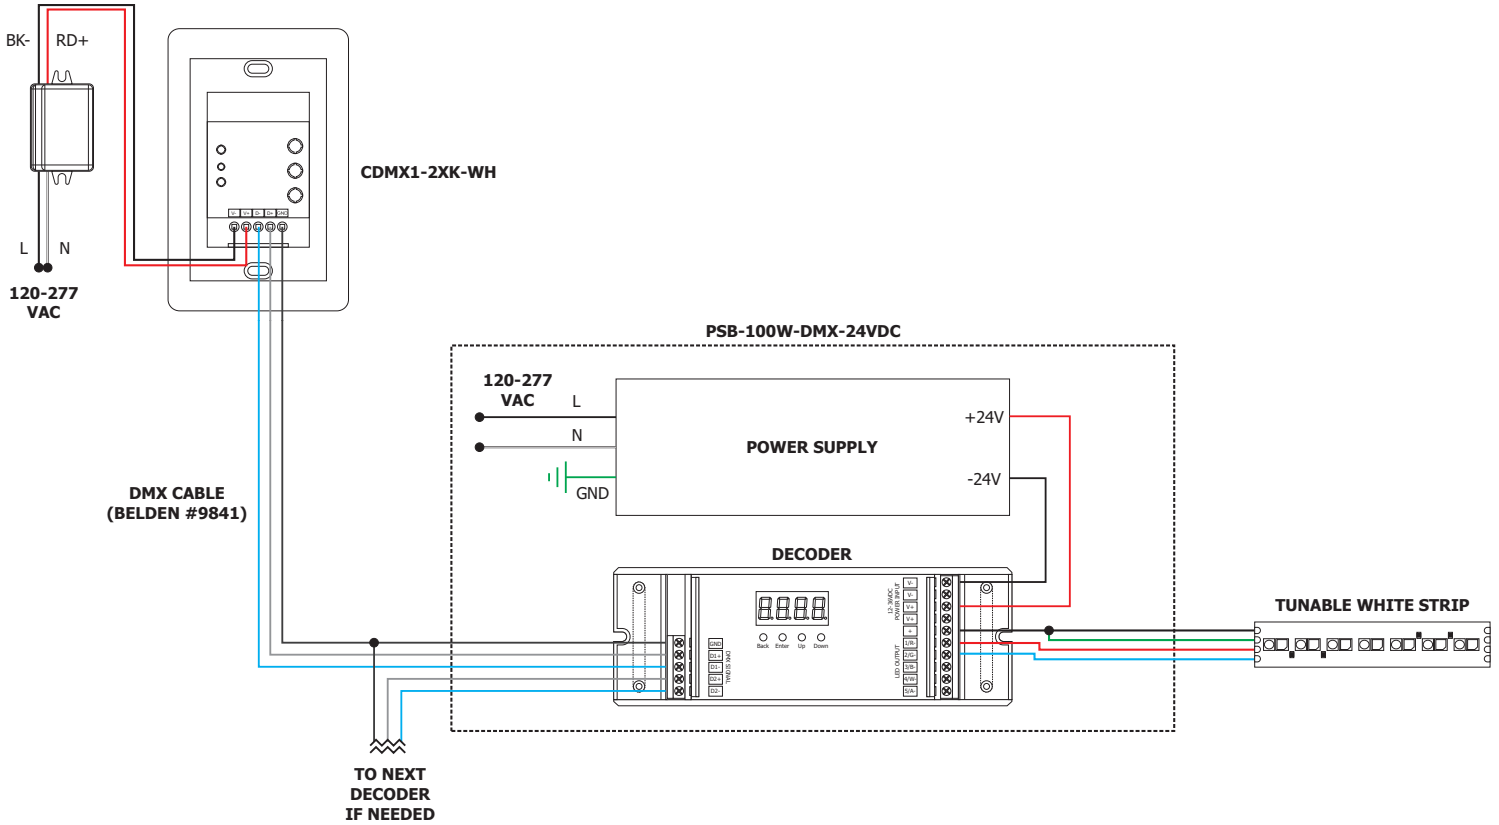

INDOOR DMX POWER SUPPLIES

24VDC WITH DMX DRIVER

TUNABLE WHITE WITH CTP