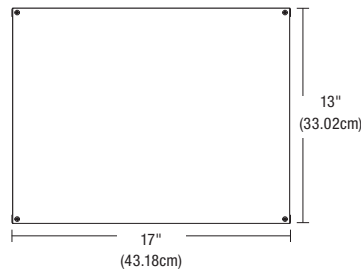

Side View

3X100W

Top View

Side View

4X100W

Top View

Side View

T-BAR GRID CEILING