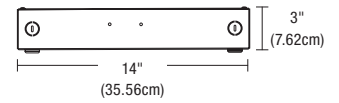

INDOOR DMX POWER SUPPLIES

24VDC WITH DMX DRIVER

100W

2X100W

Side View

3X100W

4X100W

T-BAR GRID CEILING

IN WALL KIT

PROJECT		FIXTURE TYPE		DATE