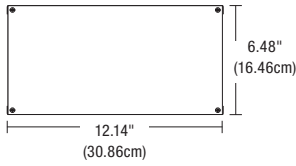

INDOOR DMX POWER SUPPLIES

24VDC WITH DMX DRIVER

100W

Top View