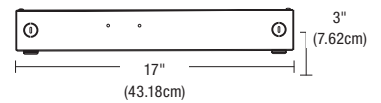

Side View

3X100W

Top View

Side View

4X100W

Top View

Side View

T-BAR GRID CEILING