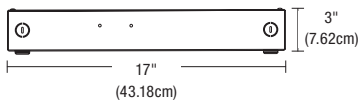

Side View

3X100W

Top View

Side View

4X100W

Top View

Side View

T-BAR GRID CEILING