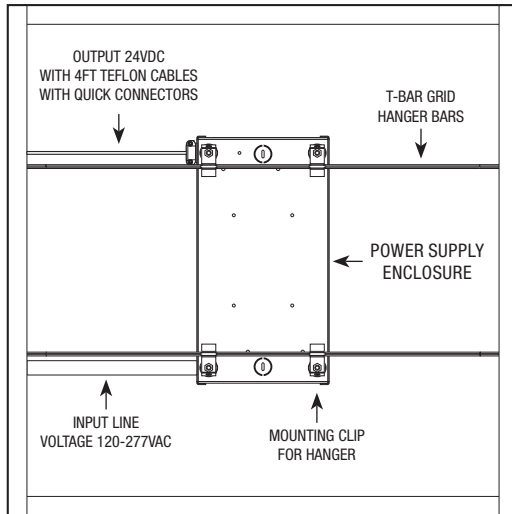

T-BAR MOUNTING KIT

Includes power supply, box cover, and T-bar hangers for installing Junction Box above ceiling with in easy reach. Comes with 4' of 14 gauge pair Teflon cables with quick secure connectors.

Side View

3X100W

Top View

Side View

4X100W

Top View

Side View

T-BAR GRID CEILING