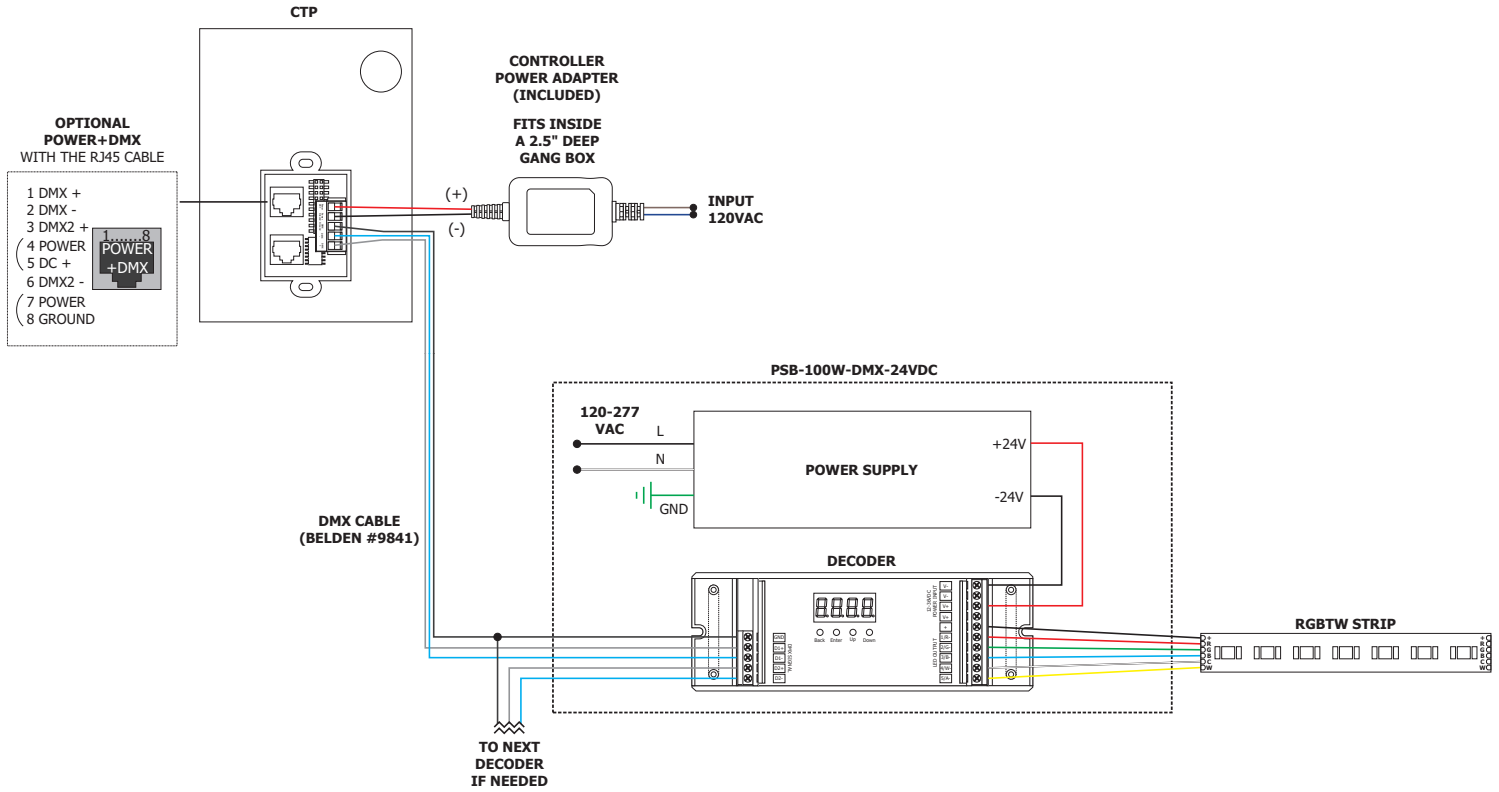

Side View

3X100W

Top View

Side View

4X100W

Top View

Side View

T-BAR GRID CEILING

IN WALL KIT

PROJECT		FIXTURE TYPE		DATE	
---------	--	--------------	--	------	--

INDOOR DMX POWER SUPPLIES

24VDC WITH DMX DRIVER

WIRING DIAGRAMS

RGBTW WITH CTP

RGBTW WITH CDMX

PROJECT		FIXTURE TYPE		DATE	
---------	--	--------------	--	------	--