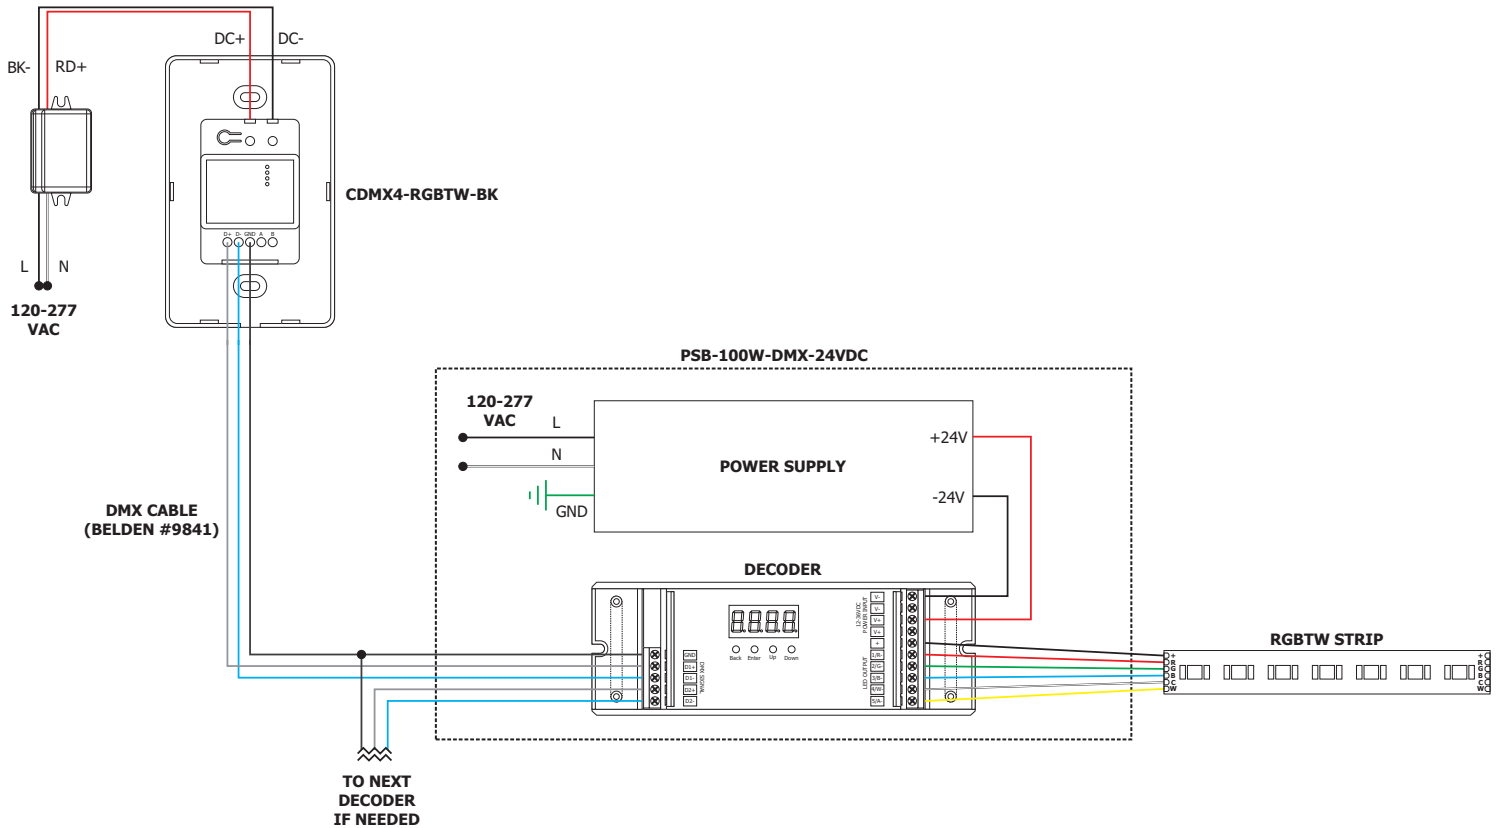

Side View

3X100W

Top View

Side View

4X100W

Top View

Side View

T-BAR GRID CEILING

IN WALL KIT

PROJECT		FIXTURE TYPE		DATE	
---------	--	--------------	--	------	--

INDOOR DMX POWER SUPPLIES

24VDC WITH DMX DRIVER

WIRING DIAGRAMS

RGBTW WITH CTP

RGBTW WITH CDMX

PROJECT		FIXTURE TYPE		DATE	
---------	--	--------------	--	------	--