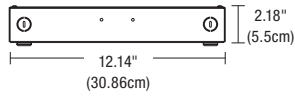

PROJECT		FIXTURE TYPE		DATE	
---------	--	--------------	--	------	--

INDOOR DMX POWER SUPPLIES

24VDC WITH DMX DRIVER

100W

Top View

Side View

2X100W

Top View