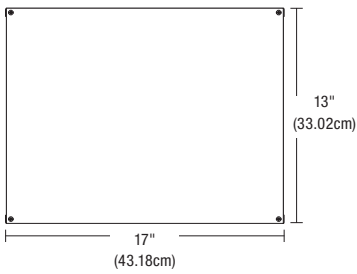

Side View

3X100W

Top View

Side View

4X100W

Top View

Side View

T-BAR GRID CEILING