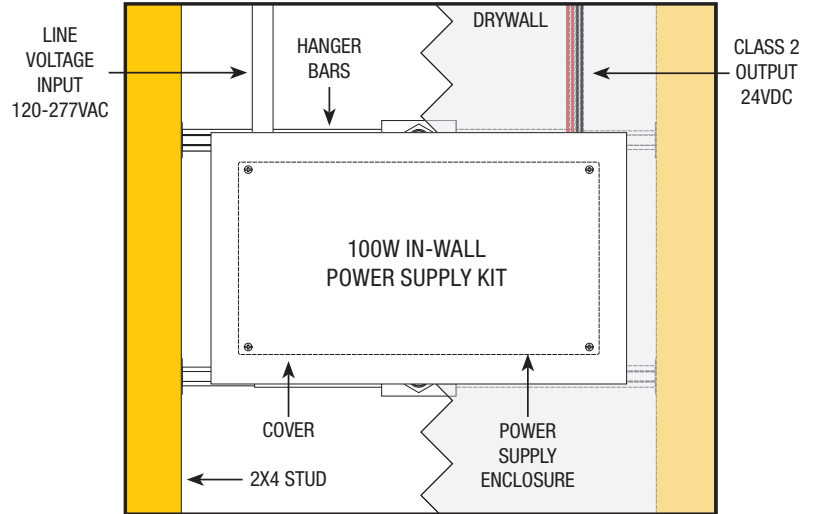

IN WALL KIT

PROJECT		FIXTURE TYPE		DATE