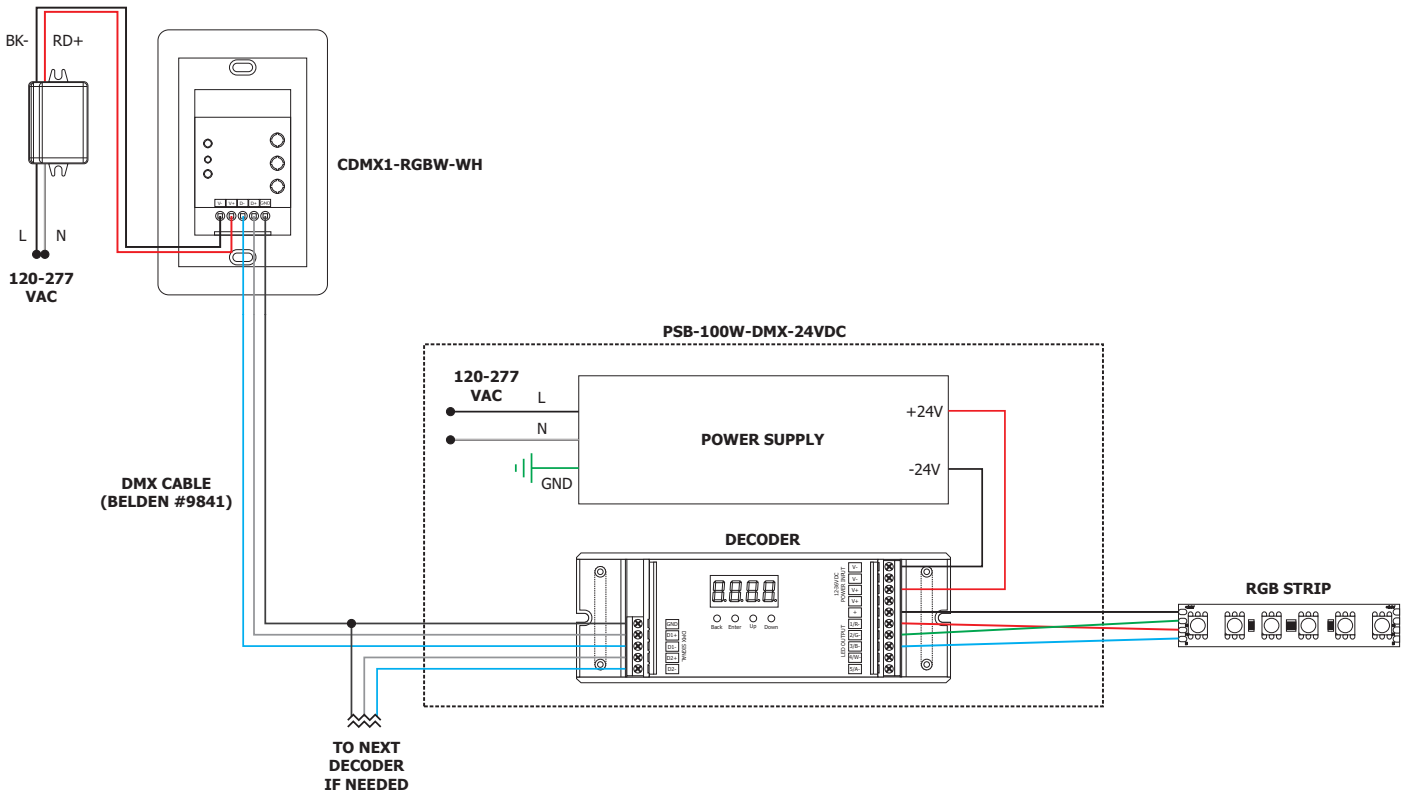

RGB WITH CDMX

PROJECT		FIXTURE TYPE		DATE