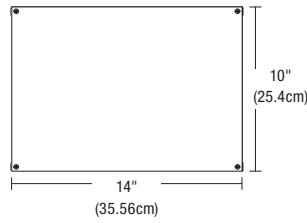

Side View

3X100W

Top View

Side View

4X100W

Top View

Side View

T-BAR GRID CEILING