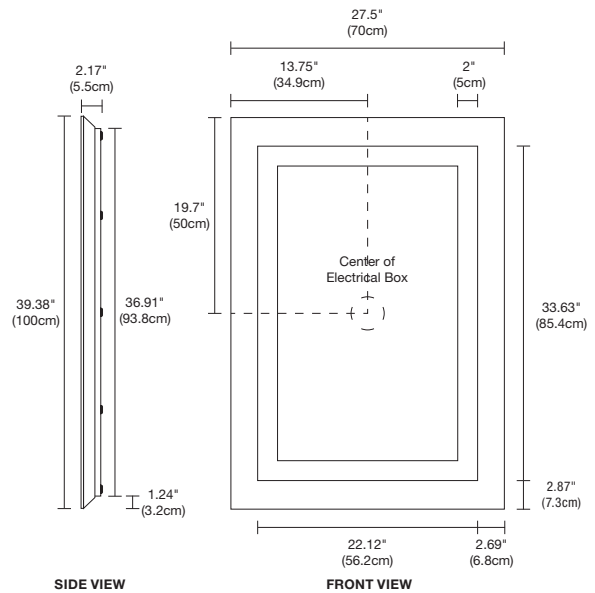

DESCRIPTION

Plaza Large, LED, Surface Mounted, Rectangular Mirror features LEDs ranging from Static White 2200K-5700K & Warm Dim. Bordered by frosted glass projecting an even glow of light. Dimmable with an Electronic Low Voltage dimmer.

DIMMING

Dimmable with Electronic Low Voltage dimmer

DIMENSIONS

39.5" x 27.5" x 2.17"

WEIGHT

53 lbs (24 kg)

LABELS

Assembled in America

System	Description	Lamp	Color Temperature
PLAZA	L	LED	22K
PLAZA Plaza LED Surface Mounted Square Mirror	L Large	LED LED	22K 2200K Candle White 27K 2700K Very Warm White* 27D 2700K Warm Dim (5W only) 30K 3000K Warm White (Halogen) 30D 3000K Warm Dim (Halogen, 5W only) 35K 3500K Neutral White 40K 4000K Cool White 57K 5700K Daylight White *Quick Ship (ships in 2 days)