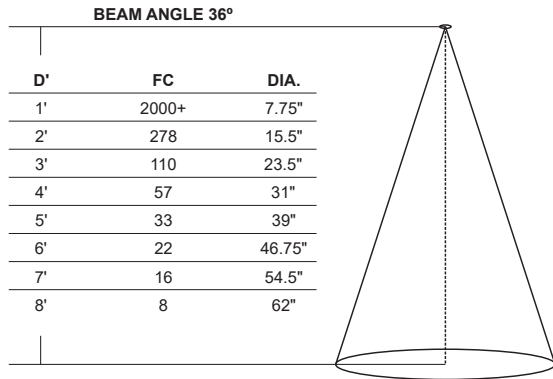

TM30 DATA
LED, FAST JACK FIXTURE HEAD

3000K | Rf: 93.2 | Rg: 100.8

COLOR VECTOR GRAPHIC

■ Test ■ Reference

HUE BIN	Rf	GRAPHIC SHIFTS %	
		CHROMA	HUE
1	94.1	-2.5%	0.9%
2	95.4	-2.0%	1.1%
3	92.2	-0.9%	3.4%
4	94.5	0.0%	2.8%
5	94.0	0.1%	2.8%
6	94.9	2.7%	0.5%
7	95.4	0.2%	-1.9%
8	97.5	-0.1%	-1.5%
9	96.0	-1.7%	0.8%
10	91.1	-2.1%	4.0%
11	88.9	0.2%	7.4%
12	90.5	3.5%	3.0%
13	94.4	2.9%	-1.3%
14	91.4	4.5%	-3.9%
15	92.5	1.1%	-4.1%
16	89.0	0.7%	-7.9%