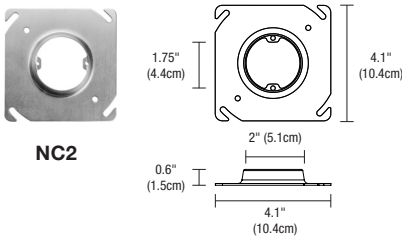

WARRANTY / LABELS

Prorated 5 year warranty. Assembled in America ETL (Conforms to UL1598 and CSA 22.2 #250.0)

System	Fixture	Head / Beam Spread Lens	Stem Height	Color Temperature	Finish
FJ	PST	NF	1	30K	SN
FJ Fast Jack (Connector only)	PST Piston	SP Spot 15° NF Narrow Flood 25° FL Flood 35° WF Wide Flood 45°	1 1" (2.5cm)	30K 3000K Warm White	SN Satin Nickel WH White*
M Monorail (Connector included)					
MP2R Mono-Point 2" Round Flat Canopy					
2P4R 2-Port 4" Round Canopy					
3P8R 3-Port 8" Round Canopy					
2P12RE 2-Port 12" Rectangle Canopy					
3P12RE 3-Port 12" Rectangle Canopy					

PROJECT		FIXTURE TYPE		DATE	
---------	--	--------------	--	------	--

**NEW CONSTRUCTION & REMODEL
2" COVER FOR 4" SQUARE JUNCTION BOX**
NC2 included with the 2" Round Canopies. NC2 New Construction Junction Box Cover mounts to a standard 4" Electrical Box or Octagon Box, converting it to a 2" Plaster Ring for a 2" Round or Square Canopy. The RM2-Jbox Remodel Plaster Plate cover is used with the existing 4" Square Junction Box and Round Plaster Ring.