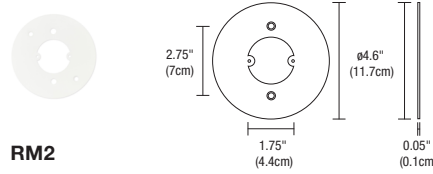

**NEW CONSTRUCTION & REMODEL
2" COVER FOR 4" SQUARE JUNCTION BOX**
NC2 included with the 2" Round Canopies. NC2 New Construction Junction Box Cover mounts to a standard 4" Electrical Box or Octagon Box, converting it to a 2" Plaster Ring for a 2" Round or Square Canopy. The RM2-Jbox Remodel Plaster Plate cover is used with the existing 4" Square Junction Box and Round Plaster Ring.