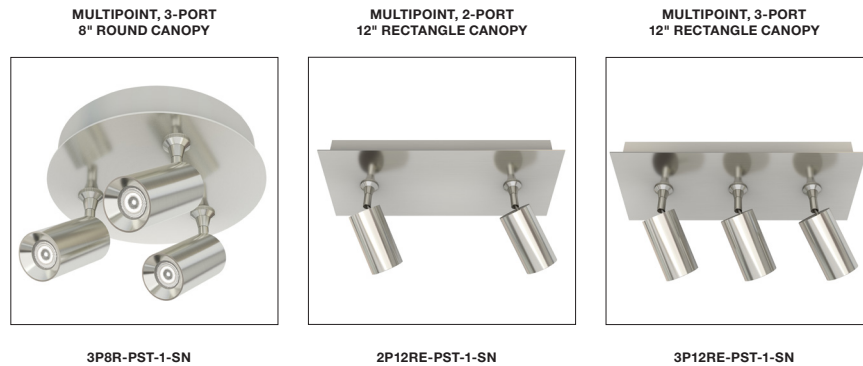

System	Type
NC2	JBOX
NC2 New Construction 2" Remodel Plaster Plate	JBOX Junction Box Cover