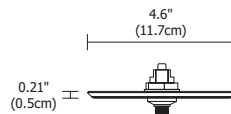

PROJECT	FIXTURE TYPE	DATE