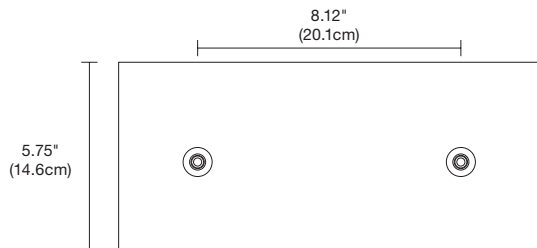

2P12RE

PROJECT	FIXTURE TYPE	DATE