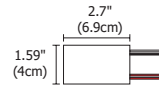

TE-60L-12
60 watt 12VAC power supply included
fits in jbox