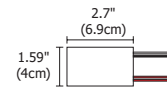

TE-60L-12
60 watt 12VAC power supply included
fits in canopy