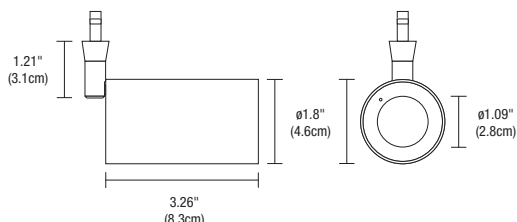

WARRANTY / LABELS

Prorated 5 year warranty. Assembled in America ETL (Conforms to UL1598 and CSA 22.2 #250.0)

System	Fixture	Head / Beam Spread Lens	Stem Height	Color Temperature	Finish
FJ	PST	NF	1	30K	SN
FJ Fast Jack (Connector only)	PST Piston	SP Spot 15° NF Narrow Flood 25° FL Flood 35° WF Wide Flood 45°	1 1" (2.5cm)	30K 3000K Warm White	SN Satin Nickel WH White*
M Monorail (Connector included)					
MP2R Mono-Point 2" Round Flat Canopy					
2P4R 2-Port 4" Round Canopy					
3P8R 3-Port 8" Round Canopy					
2P12RE 2-Port 12" Rectangle Canopy					
3P12RE 3-Port 12" Rectangle Canopy					