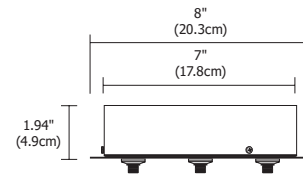

PROJECT	FIXTURE TYPE	DATE