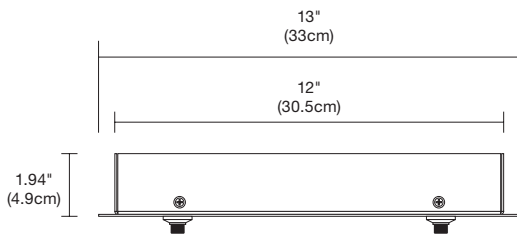

MP2R

PROJECT	FIXTURE TYPE	DATE