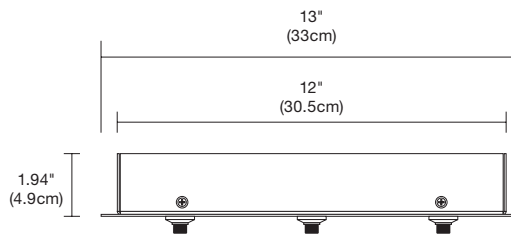

MP4R

PROJECT	FIXTURE TYPE	DATE