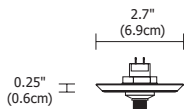

PROJECT	FIXTURE TYPE	DATE