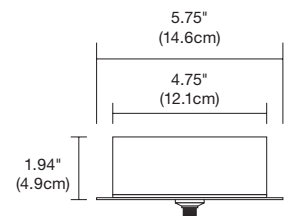

PROJECT	FIXTURE TYPE	DATE