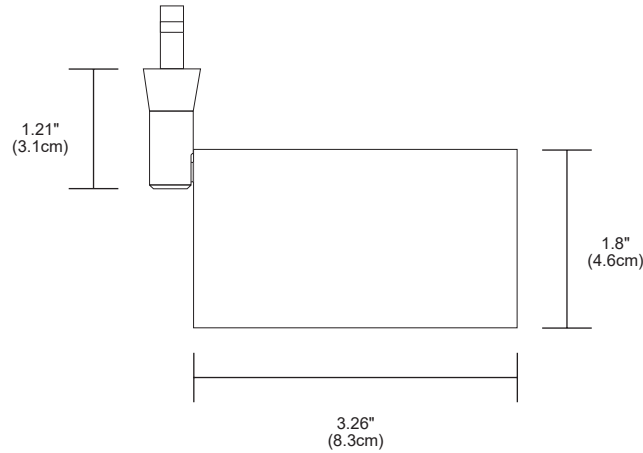

FJ-PST

PROJECT	FIXTURE TYPE	DATE