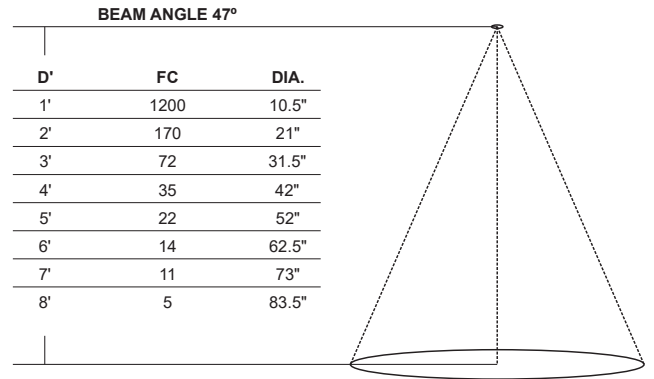

TM30 DATA
LED, FAST JACK FIXTURE HEAD

3000K | Rf: 93.2 | Rg: 100.8

COLOR VECTOR GRAPHIC

■ Test ■ Reference

HUE BIN	Rf	GRAPHIC SHIFTS %	
		CHROMA	HUE
1	94.1	-2.5%	0.9%
2	95.4	-2.0%	1.1%
3	92.2	-0.9%	3.4%
4	94.5	0.0%	2.8%
5	94.0	0.1%	2.8%
6	94.9	2.7%	0.5%
7	95.4	0.2%	-1.9%
8	97.5	-0.1%	-1.5%
9	96.0	-1.7%	0.8%
10	91.1	-2.1%	4.0%
11	88.9	0.2%	7.4%
12	90.5	3.5%	3.0%
13	94.4	2.9%	-1.3%
14	91.4	4.5%	-3.9%
15	92.5	1.1%	-4.1%
16	89.0	0.7%	-7.9%