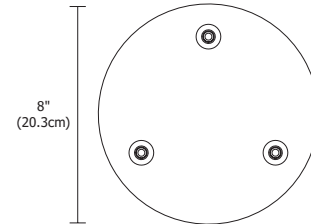

3P8R

PROJECT	FIXTURE TYPE	DATE