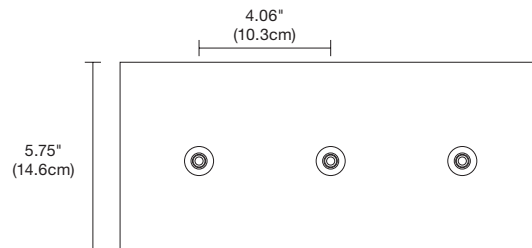

3P12RE

PROJECT	FIXTURE TYPE	DATE