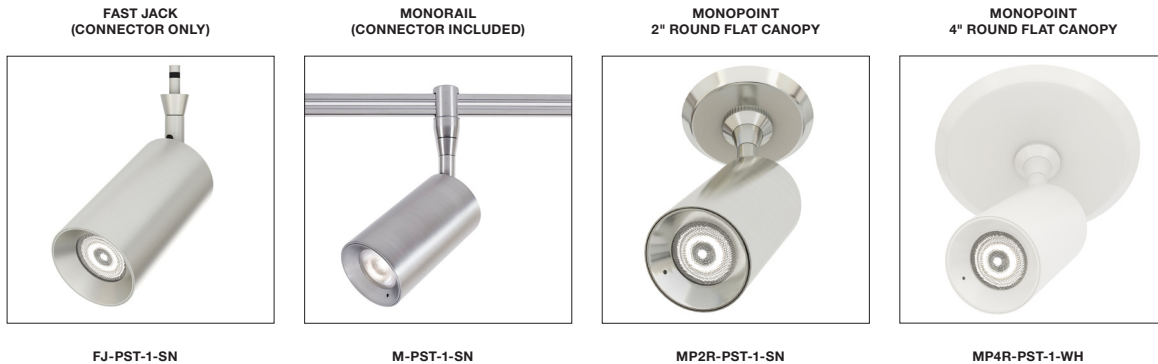

System	Type
NC2	JBOX
NC2 New Construction 2" Remodel Plaster Plate	JBOX Junction Box Cover