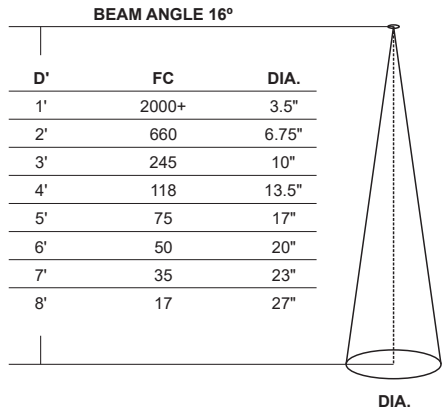

TM30 DATA
LED, FAST JACK FIXTURE HEAD

3000K | Rf: 93.2 | Rg: 100.8

COLOR VECTOR GRAPHIC

■ Test ■ Reference

HUE BIN	Rf	GRAPHIC SHIFTS %	
		CHROMA	HUE
1	94.1	-2.5%	0.9%
2	95.4	-2.0%	1.1%
3	92.2	-0.9%	3.4%
4	94.5	0.0%	2.8%
5	94.0	0.1%	2.8%
6	94.9	2.7%	0.5%
7	95.4	0.2%	-1.9%
8	97.5	-0.1%	-1.5%
9	96.0	-1.7%	0.8%
10	91.1	-2.1%	4.0%
11	88.9	0.2%	7.4%
12	90.5	3.5%	3.0%
13	94.4	2.9%	-1.3%
14	91.4	4.5%	-3.9%
15	92.5	1.1%	-4.1%
16	89.0	0.7%	-7.9%