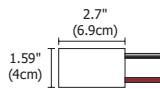

TE-60L-12
60 watt 12VAC power supply included
fits in jbox