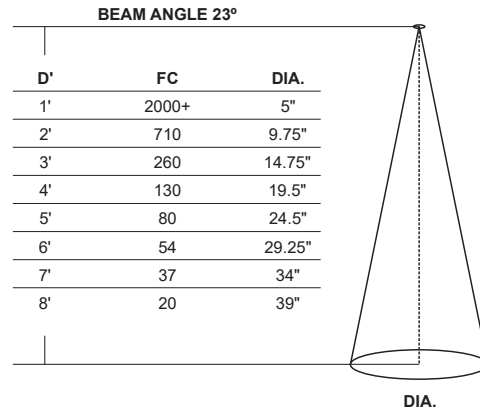

TM30 DATA
LED, FAST JACK FIXTURE HEAD

3000K | Rf: 93.2 | Rg: 100.8

COLOR VECTOR GRAPHIC

■ Test ■ Reference

HUE BIN	Rf	GRAPHIC SHIFTS %	
		CHROMA	HUE
1	94.1	-2.5%	0.9%
2	95.4	-2.0%	1.1%
3	92.2	-0.9%	3.4%
4	94.5	0.0%	2.8%
5	94.0	0.1%	2.8%
6	94.9	2.7%	0.5%
7	95.4	0.2%	-1.9%
8	97.5	-0.1%	-1.5%
9	96.0	-1.7%	0.8%
10	91.1	-2.1%	4.0%
11	88.9	0.2%	7.4%
12	90.5	3.5%	3.0%
13	94.4	2.9%	-1.3%
14	91.4	4.5%	-3.9%
15	92.5	1.1%	-4.1%
16	89.0	0.7%	-7.9%