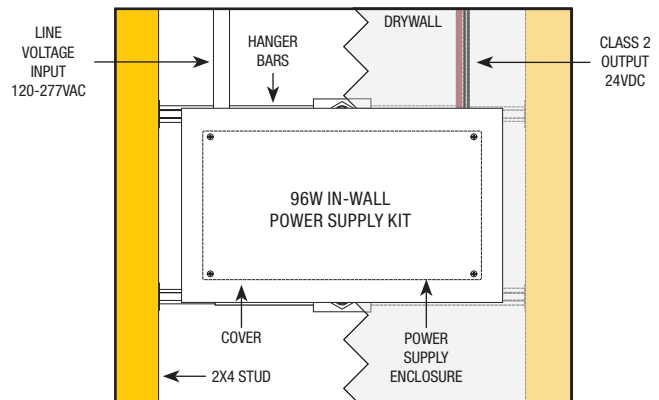

PSB-96W-010-24VDC-2XK-IW

PSB-96W-010-24VDC-2XK-IW (IN WALL KIT)

IN-WALL DIMENSIONS		
	A	B
PSB-96W-010-24VDC-2XK-IW	8.5"	14.25"

PROJECT		FIXTURE TYPE		DATE	
---------	--	--------------	--	------	--

Application: 0-10V dimming for Tunable White LED Strip/Fixture

PSB-96W-010-24VDC-2XK

T-BAR GRID CEILING

PSB-96W-010-24VDC-2XK-TB

IN WALL KIT

PSB-96W-010-24VDC-2XK-IW

PROJECT	FIXTURE TYPE	DATE
---------	--------------	------