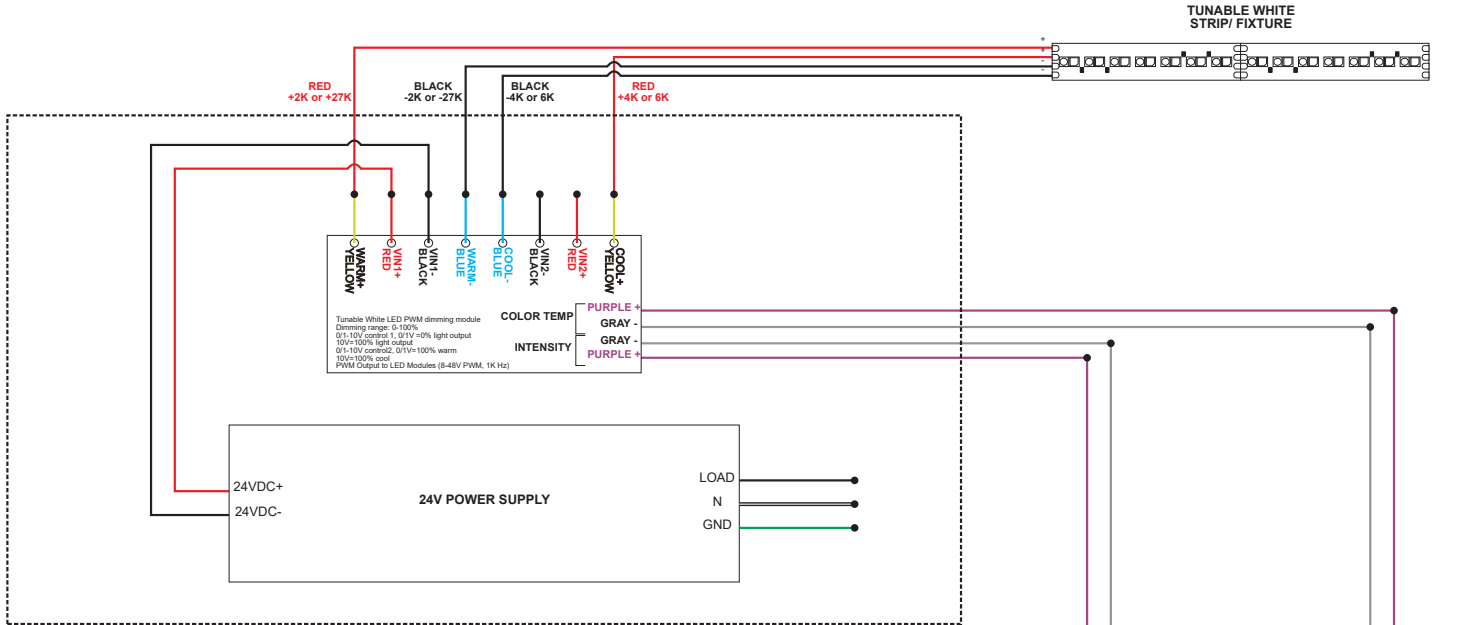

PSB-96W-010-24VDC-2XK-IW

PSB-96W-010-24VDC-2XK-IW (IN WALL KIT)

IN-WALL DIMENSIONS		
	A	B
PSB-96W-010-24VDC-2XK-IW	8.5"	14.25"

PROJECT		FIXTURE TYPE		DATE	
---------	--	--------------	--	------	--

Application: 0-10V dimming for Tunable White LED Strip/Fixture