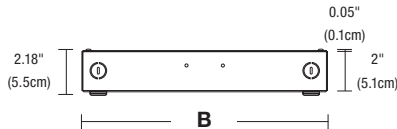

TOP VIEW

SIDE VIEW

PSB-96W-010-24VDC-2XK-TB
(T-BAR GRID CEILING)

STANDARD & T-BAR DIMENSIONS		
	A	B
PSB-96W-010-24VDC-2XK	6.48"	12.15"
PSB-2X96W-010-24VDC-2XK	10"	14"
PSB-3X96W-010-24VDC-2XK	13"	17"
PSB-4X96W-010-24VDC-2XK	13"	17"

DESCRIPTION

Accepts input voltage in a range of 120VAC and outputs 24VDC power up to 96 watts. The low voltage output dims down to 1% when two additional wires are connected to a 0-10V dimmer. The enclosure provides a space inside for electrical connections. In-Wall Power Supply Kit includes power supply, box cover and stud hangers. T-Bar Mounting Kit includes power supply, box cover, and T-bar hangers for installing Junction Box above ceiling with in easy reach. Comes with 4' of 14 gauge pair Teflon cables with quick secure connectors. Power Supply features short circuit, overload and over temperature protection.

PSB-96W-010-24VDC-2XK-IW

PSB-96W-010-24VDC-2XK-IW (IN WALL KIT)

IN-WALL DIMENSIONS		
	A	B
PSB-96W-010-24VDC-2XK-IW	8.5"	14.25"

PROJECT		FIXTURE TYPE		DATE	
---------	--	--------------	--	------	--

Application: 0-10V dimming for Tunable White LED Strip/Fixture