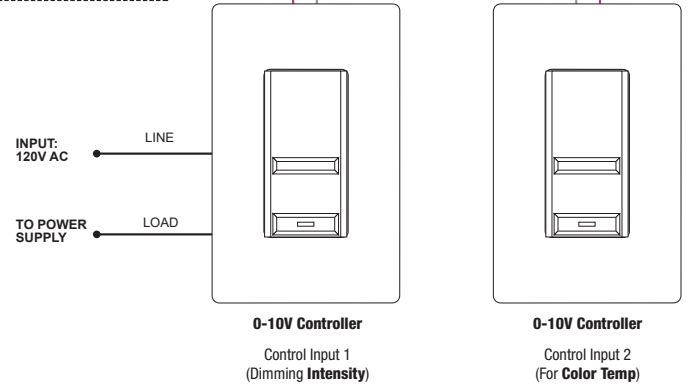

Application: 0-10V dimming for Tunable White LED Strip/Fixture

T-BAR GRID CEILING

IN WALL KIT

PROJECT	FIXTURE TYPE	DATE