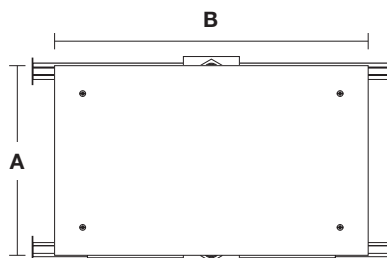

PSB-96W-010-24VDC-2XK-IW

PSB-96W-010-24VDC-2XK-IW (IN WALL KIT)

IN-WALL DIMENSIONS		
	A	B
PSB-96W-010-24VDC-2XK-IW	8.5"	14.25"

PROJECT		FIXTURE TYPE		DATE	
---------	--	--------------	--	------	--

Application: 0-10V dimming for Tunable White LED Strip/Fixture