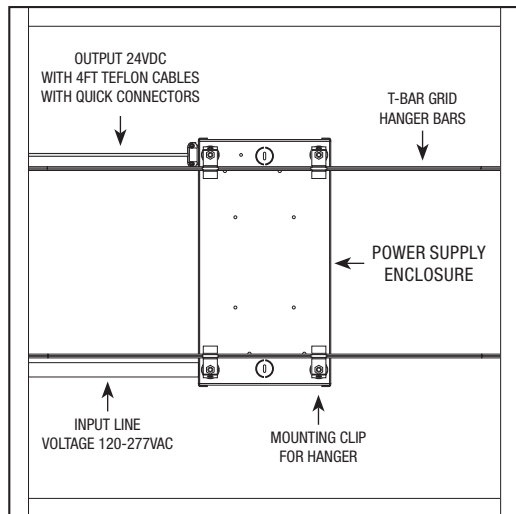

T-BAR GRID CEILING

PSB-96W-010-24VDC-2XK-TB