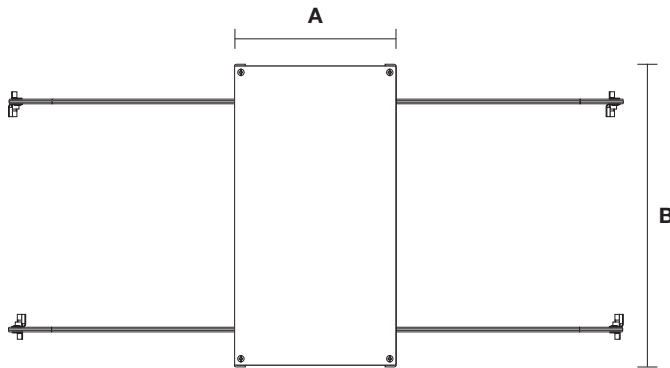

TOP VIEW

SIDE VIEW

PSB-96W-010-24VDC-2XK-TB
(T-BAR GRID CEILING)

STANDARD & T-BAR DIMENSIONS		
	A	B
PSB-96W-010-24VDC-2XK	6.48"	12.15"
PSB-2X96W-010-24VDC-2XK	10"	14"
PSB-3X96W-010-24VDC-2XK	13"	17"
PSB-4X96W-010-24VDC-2XK	13"	17"

DESCRIPTION

Accepts input voltage in a range of 120VAC and outputs 24VDC power up to 96 watts. The low voltage output dims down to 1% when two additional wires are connected to a 0-10V dimmer. The enclosure provides a space inside for electrical connections. In-Wall Power Supply Kit includes power supply, box cover and stud hangers. T-Bar Mounting Kit includes power supply, box cover, and T-bar hangers for installing Junction Box above ceiling with in easy reach. Comes with 4' of 14 gauge pair Teflon cables with quick secure connectors. Power Supply features short circuit, overload and over temperature protection.