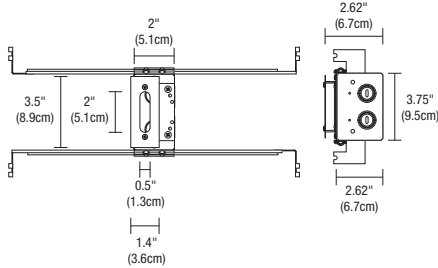

1" RECTANGLE CANOPY & J-BOX

The Slim-Profile Junction Box with Hanger Bars mounts to studs spaced between 14.5" and 25" apart behind drywall. Allows low voltage DC wires from Remote Power Supply to connect to channel wires. The Junction Box opening is covered by the fixture for a clean, safe connection. Includes a Goof Plate, for poor plastering around J-box.

*Only to be used with Seamless Indoor Bottom Lead-In and Out