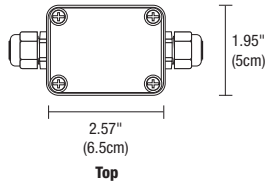

WET LOCATION JUNCTION BOX

Wet-rated low voltage Splice Box with connectors.

Product	Type	Option
2RE	JBOX	W
2RE 2" Rectangle	JBOX Junction Box	W Wet Location