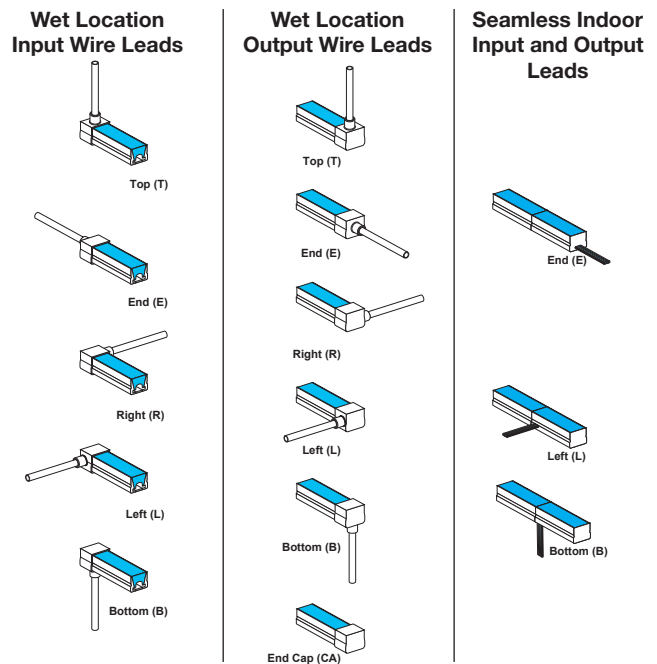

*In-Wall Mounting and drop ceiling Kits available for select power supplies

System	Viewing Angle Model Shape	Wattage	Length in Inches	Color Temperature	5" Input Wire Feed	5" Output Wire	Environment
FN	UDF7	5W	120	RGB	E	L	W
FN Flex Neon 24V	UDF7 Up or Down Bend Top View Flat 0.7"x0.75"	5W 4.4 watts per foot 6W 6.3 watts per foot	6-240 (20' max) 2.4" increments 6-180 (15' max) 3" increments	RGB Red, Green and Blue (5 Watt Only) RGB20K Red, Green, Blue + White 2000K (6 Watt Only) RGB27K Red, Green, Blue + White 2700K Special Order RGB30K Red, Green, Blue + White 3000K Special Order RGB40K Red, Green, Blue + White 4000K Special Order	T Top Power Input Wire E End Power Input Wire L Left Power Input Wire R Right Power Input Wire B Bottom Power Input Wire	T Top Wire Lead Out E End Wire Lead Out L Left Wire Lead Out R Right Wire Lead Out B Bottom Wire Lead Out CA Cap at end, no feed through	S Seamless Indoor/Damp location bare wire leads Bottom and Left Feed Only W Outdoor wet location Barrel Connector cable leads
					*Seamless indoor: E, L, B Only **Indoor Seamless: No output feed wire, No cap will be provided.		