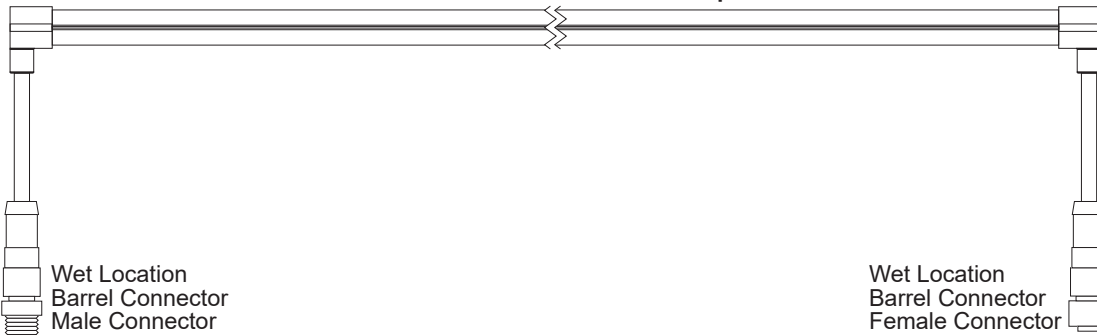

**Seamless (S) Connection
Indoor/Damp Rated with No End Cap**

**Seamless Connection
(Indoor Only)**

Seamless Circle

**Wet (W)
Outdoor Location with End Cap**

PROJECT		FIXTURE TYPE		DATE	
---------	--	--------------	--	------	--