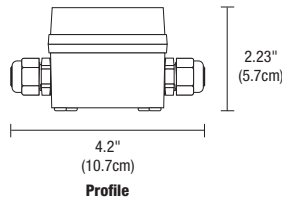

WET LOCATION JUNCTION BOX

Wet-rated low voltage Splice Box with connectors.

Product	Type	Option
2RE	JBOX	W
2RE 2" Rectangle	JBOX Junction Box	W Wet Location