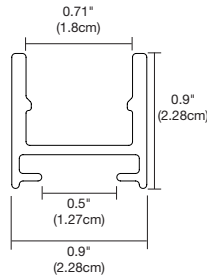

INTERIOR OR EXTERIOR CHANNEL

Interior or exterior channel features an aluminum extrusion with mounting clips included every 2ft. Available in length up to 10ft long and may be cut at the job site.

Product	Length	Finish
EXT.7	10FT	SA
EXT.7 Extrusion 0.7" Wide	4FT 4 Feet 5FT 5 Feet 8FT 8 Feet 10FT 10 Feet	SA Satin Aluminum WH White

1" RECTANGLE CANOPY & J-BOX

The Slim-Profile Junction Box with Hanger Bars mounts to studs spaced between 14.5" and 25" apart behind drywall. Allows low voltage DC wires from Remote Power Supply to connect to channel wires. The Junction Box opening is covered by the fixture for a clean, safe connection. Includes a Goof Plate, for poor plastering around J-box.

*Only to be used with Seamless Indoor Bottom Lead-In and Out