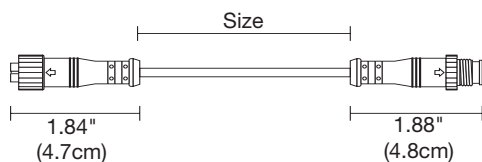

RGB OR RGBW POWER CABLE CONNECTOR WET LOCATION

The flexible power cable connector is designed to work in outdoor environments for safe and reliable connections. This Flexible Connector is easy to install and configure, helping you create innovative lighting designs in an outdoor commercial or residential space.

Product	Type	Size	Type	Option
SS	CFX	12IN	RGBW	W
SS Soft Strip and Flex Neon	CFX Flexible 4 Wire Connector	12IN 12" 96IN 96"	RGBW Red, Green, Blue and White	W Wet Location