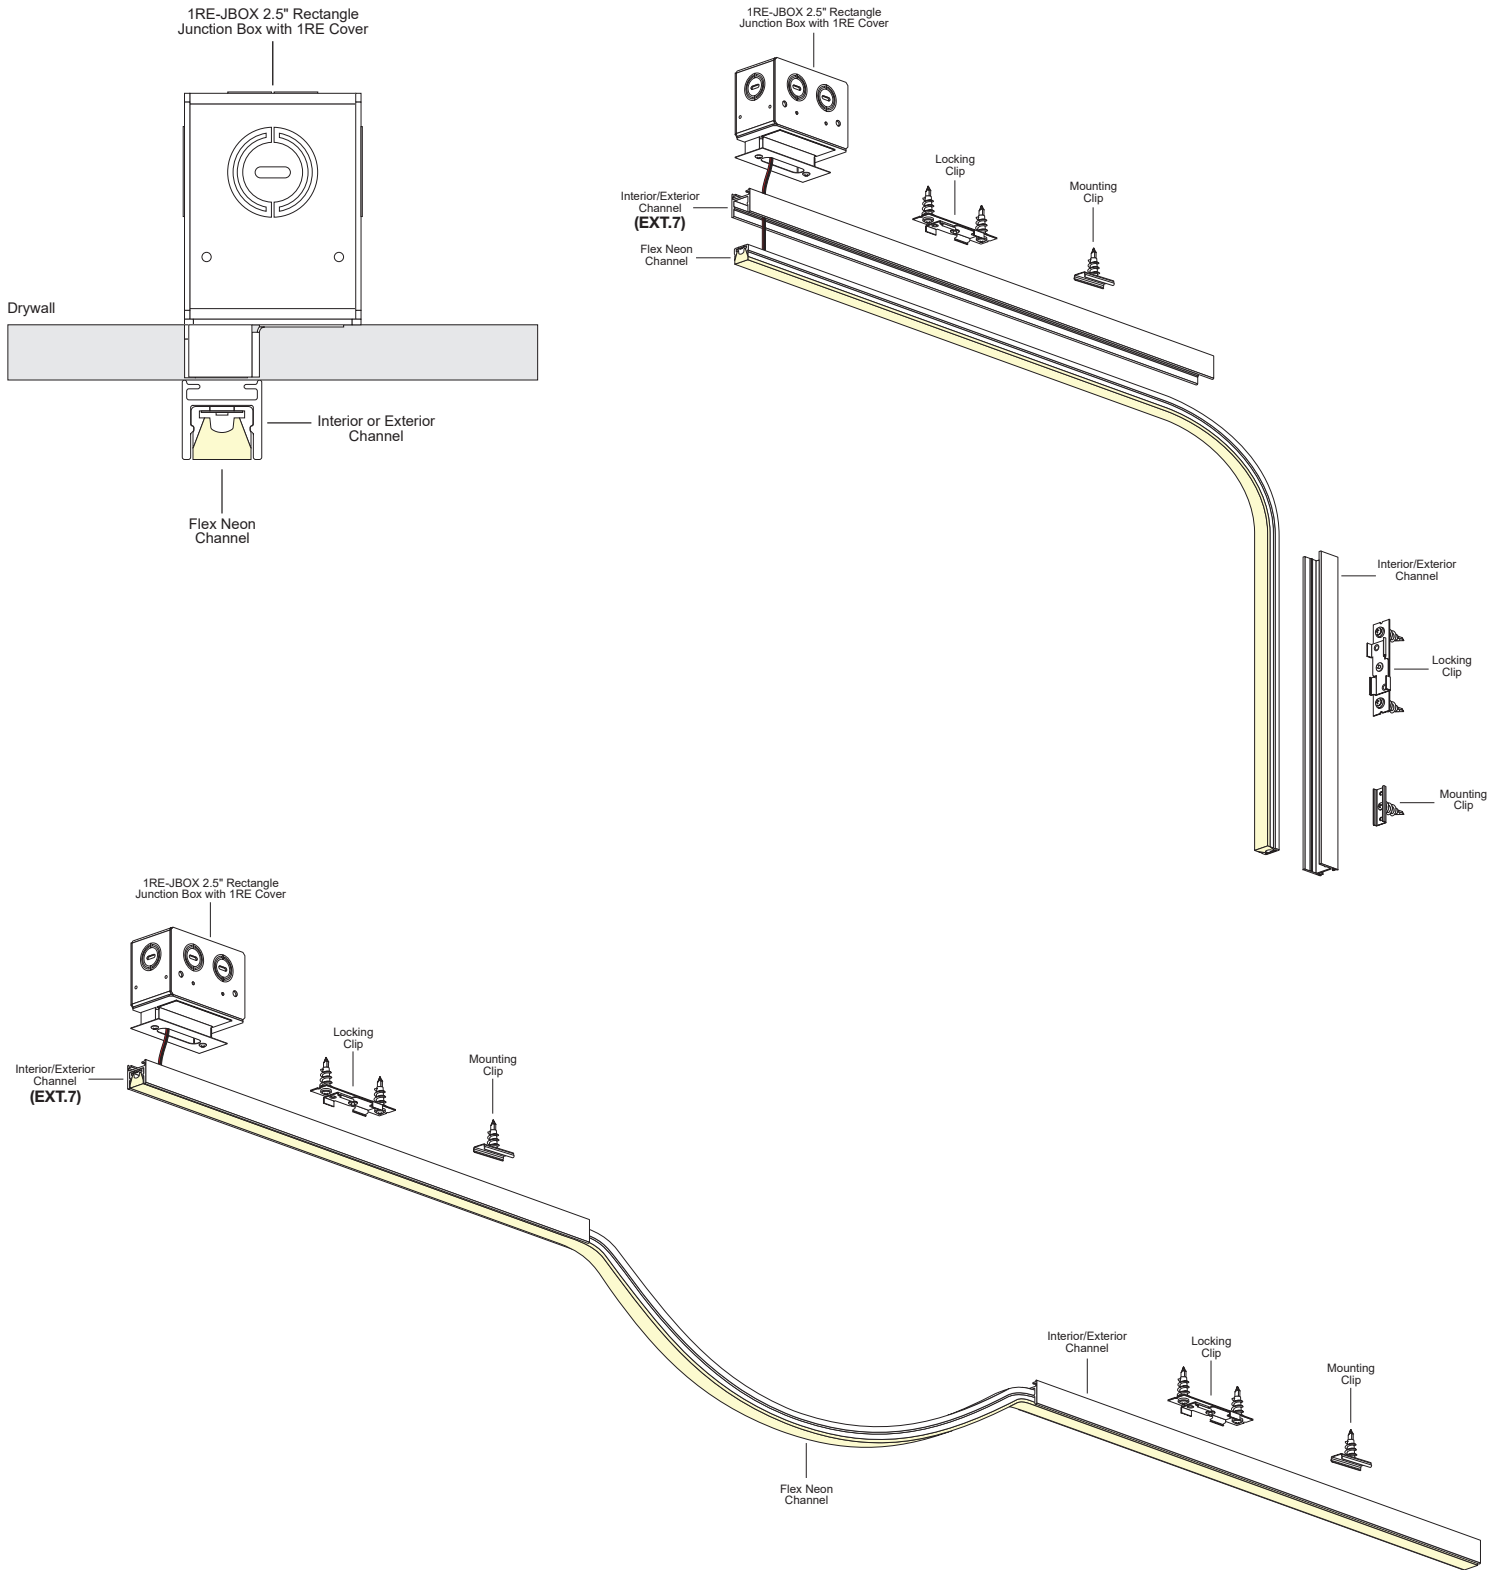

FLEX NEON UDF7 BENDS UP/DOWN 0.7" FLAT LENS

24VDC 5W | 6W INDOOR / OUTDOOR RGB, RGB+WHITE

Drawings: Exploded View for Flexible Aluminum Channel with 1RE J-box

PROJECT	FIXTURE TYPE	DATE