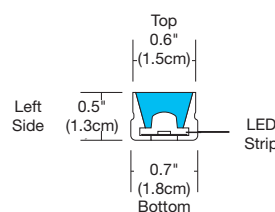

SPECIFICATIONS

Flat top view 0.5" wide 0.75" high

LUMEN PERFORMANCE	565lm/ft 7W @3000K
INPUT	5" wire leads, Remote 24VDC Power Supply (sold separately)
POWER CONSUMPTION	5 Watts per foot, 6 Watts per foot
COMPLIANCE	Class 2 Wet Listed with water-tight Barrel Connectors, IP67. ETL/UL, RoHS
POWER SUPPLY	Color Changing (DMX) Power Supply 120/277VAC-24VDC, Sold Separately
ORDERING INCREMENTS	2.4" or 3"
MAX LENGTH	20' at 5 watts, 15' at 6 watts
BENDING	4" Minimum Radius
MOUNTING	Clips included every 12"
MATERIAL	UV Resistant PVC
OPERATING TEMPERATURE	-4° F (-20° C) to 122° F (+50° C)
AVERAGE LED LIFE	50,000 hrs
WARRANTY	5 years

*In-Wall Mounting and drop ceiling Kits available for select power supplies

System	Viewing Angle Model Shape	Wattage	Length in Inches	Color Temperature	5" Input Wire Feed	5" Output Wire	Environment
FN	UDF7	5W	120	RGB	E	L	W
FN Flex Neon 24V	UDF7 Up or Down Bend Top View Flat 0.7"x0.75"	5W 4.4 watts per foot 6W 6.3 watts per foot	6-240 (20' max) 2.4" increments 6-180 (15' max) 3" increments	RGB Red, Green and Blue (5 Watt Only) RGB20K Red, Green, Blue + White 2000K (6 Watt Only) RGB27K Red, Green, Blue + White 2700K Special Order RGB30K Red, Green, Blue + White 3000K Special Order RGB40K Red, Green, Blue + White 4000K Special Order	T Top Power Input Wire E End Power Input Wire L Left Power Input Wire R Right Power Input Wire B Bottom Power Input Wire	T Top Wire Lead Out E End Wire Lead Out L Left Wire Lead Out R Right Wire Lead Out B Bottom Wire Lead Out CA Cap at end, no feed through	S Seamless Indoor/Damp location bare wire leads Bottom and Left Feed Only W Outdoor wet location Barrel Connector cable leads
					*Seamless indoor: E, L, B Only **Indoor Seamless: No output feed wire, No cap will be provided.		