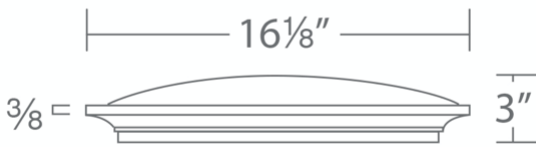

REPLACEMENT PARTS

RPL-SHA-4516 - Shade

FM-4516-35

Model & Size	Color Temp	Finish	LED Watts	LED Lumens	Delivered Lumens
FM-4516 16"	3500K	BN Brushed Nickel	27W	2300	2152

Example: **FM-4516-35-BN**

For custom requests please contact customs@modernforms.com