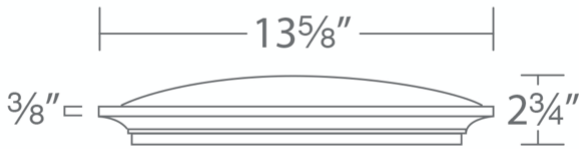

REPLACEMENT PARTS

RPL-SHA-4514 - Shade

FM-4514-35

Model & Size	Color Temp	Finish	LED Watts	LED Lumens	Delivered Lumens
FM-4514 14"	3500K	BN Brushed Nickel	20W	1500	1464

Example: **FM-4514-35-BN**

For custom requests please contact customs@modernforms.com