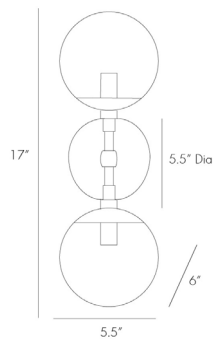

ARTERIALS

POLARIS SCONCE

49961

H: 17 IN, W: 5.5 IN, D: 6 IN

Antique Brass

Contract Suitable As Is

A perfect balance of proportions, this double sconce sets frosted glass globes against antique brass arms and back plate. It's a sophisticated element for modern settings and can be horizontally or vertically mounted. Damp-rated, although limited covered outdoor conditions may affect finish.

APPEARANCE

Material	Glass, Steel
Material Type	Plated
Finish	Antique Brass, White
Top Coat/Sealant	true

DIMENSIONS

Center Of Mount From Btm	8 IN
Arm	H: 8 IN, W: .75 IN, D: 3 IN
Backplate	Dia: 5.50 IN
Mount	Dia: 5.00 IN

WIRING

Rating	Damp
Cord	1 FT IN, Black, SVT
Socket	2, Type B=-E12 Other
Maximum Watt	25
Voltage	110-120 V

CERTIFICATIONS

Cerifications	Mexico Australia, European Union, United Arab Emirates, United States, Canada
---------------	---

COMPLIANCY

UL/ETL	Yes
CB	Yes
RoHS	true

SHIPPING

Product Weight	2.5 LBS
Gross Weight 1	6 LBS
Shipping Box 1	H: 19 IN, L: 10 IN, W: 10 IN

ADDITIONAL INFO

Features	Assembly Required
----------	-------------------