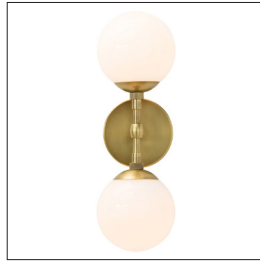

ARTERIALS

POLARIS SCONCE

49961

H: 17 IN, W: 5.5 IN, D: 6 IN

Antique Brass

Contract Suitable As Is

A perfect balance of proportions, this double sconce sets frosted glass globes against antique brass arms and back plate. It's a sophisticated element for modern settings and can be horizontally or vertically mounted. Damp-rated, although limited covered outdoor conditions may affect finish.

APPEARANCE

Material	Glass, Steel
Material Type	Plated
Finish	Antique Brass, White
Top Coat/Sealant	true

DIMENSIONS

Center Of Mount From Btm	8 IN
Arm	H: 8 IN, W: .75 IN, D: 3 IN
Backplate	Dia: 5.50 IN
Mount	Dia: 5.00 IN