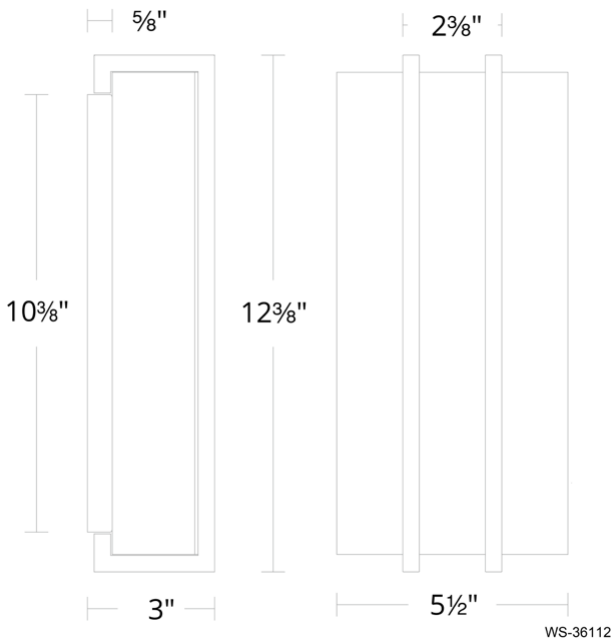

Project:

Location:

Fixture Type:

Catalog Number:

AVAILABLE FINISHES:

Poet

WS-36112

PRODUCT DESCRIPTION

A handsome black pebbled leather wall sconce with contrasting aged brass metalwork. Elegant materials and exquisite detailing. Up and downward illumination fulfill your ambient and functional needs. A luxurious combination.

FEATURES

- Driver concealed within the fixture
- Up and down illumination
- Smooth pebble grain leather

SPECIFICATIONS

Rated Life	60000 Hours
Standards	ETL, cETL, Damp Location Listed
Input	120/277V, 50/60Hz
Dimming	ELV: 100-10%, TRIAC: 100-10%
Mounting	Can be mounted on wall in all orientations
Color Temp	3000K
CRI	90
Construction	Metal body encased in leather with metal accents and PC diffuser

REPLACEMENT PARTS

HDW-SY21-WA - Hardware Pack

Model & Size	Color Temp	Finish	LED Watts	LED Lumens	Delivered Lumens
WS-36112 12"	3000K	BK/AB Black & Aged Brass	20.6W	453	336

Example: **WS-36112-BK/AB**

For custom requests please contact customs@modernforms.com