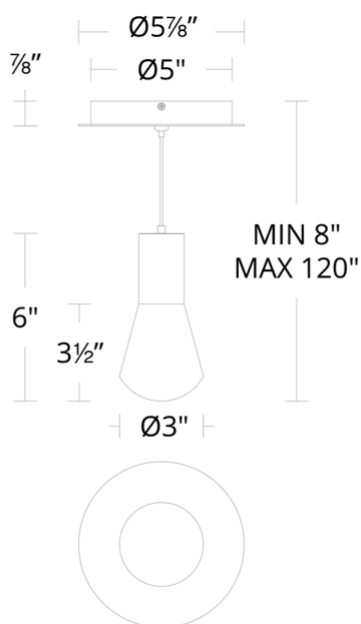

PD-40106

Model & Size	Color Temp	Finish	LED Watts	LED Lumens	Delivered Lumens
PD-40106 6"	3000K	AB Aged Brass	6.7W	419	359
	3000K	BK Black	6.7W	419	359
	3000K	SN Satin Nickel	6.7W	419	359

Example: **PD-40106-SN**