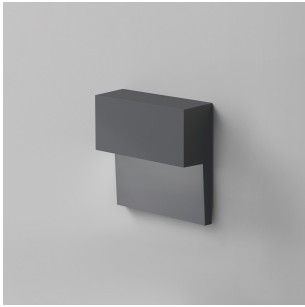

Piano wall direct LED 2-wire dimming anthracite

SPECIFICATIONS

RDPIDL93506AN

Design By

NA Design

Collection

Design

Specifications

Delivered lumens	336lm
Light output ratio	48lm/W
Power consumption	7W
Led type	5W Array*
CCT (Correlated Color Temperature)	3500K
CRI (Color Rendering Index)	>90
Life expectancy	50000Hrs
Control type	Dimmable 2-Wire**
Input Voltage	120-277V
Driver	HATCH - 1 x XTC16-0350P-UNV-I

**Reverse or forward phase (120v only)

Colors & Finishes

■ Anthracite grey

Materials

- Aluminum-cast body
- Frosted plastic diffuser

Features & Accessories

Dimensions