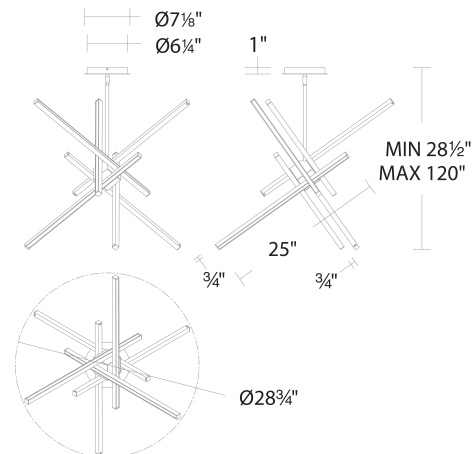

FINISHES

LINE DRAWING