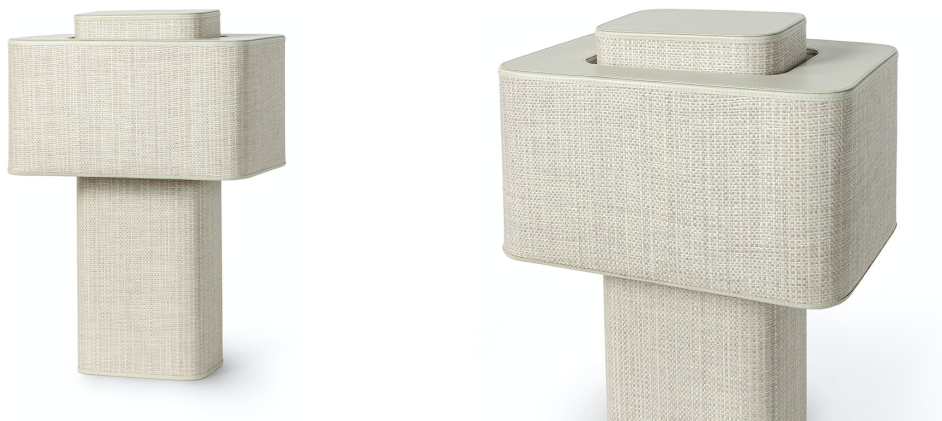

HARMON TABLE LAMP

SKU 2131-79

Light grey silky raffia hand-wrapped over a wood frame topped with a rectangular shade made of silky raffia in a light grey finish accented with a fully closed soft leather top in grey.

PRICING SUBJECT TO CHANGE

05/30/2023 12:31 AM

PRODUCT SPECIFICATIONS

OVERALL DIMENSIONS: 8.25"W X 5.75"DP X 22"H

SHADE DIMENSIONS: 15"W X 10.5"DP X 8.25"H

SHADE DETAIL: RAFFIA AND LEATHER,
RECTANGULAR

SOCKET QTY: 2

SOCKET TYPE: E26

SWITCH TYPE: ROTARY DIMMER

SWITCH LOCATION: 11.25" FROM BASE

BULB TYPE: TYPE A

BULB WATTAGE: 40 WATT MAX

VOLTAGE: 120V

CORD LENGTH: 9' FROM BASE

CORD COLOR: CLEAR

BASE DIMENSIONS: 8.25"W X 5.75"DP X 13.75"H

UL/CUL LISTED: DRY LOCATION

WIRING: PLUG-IN

DIMMABLE: YES

LED BULB COMPATIBLE: YES

SHIPPING

BOX SIZE - LENGTH: 19"

BOX SIZE - WIDTH: 15"