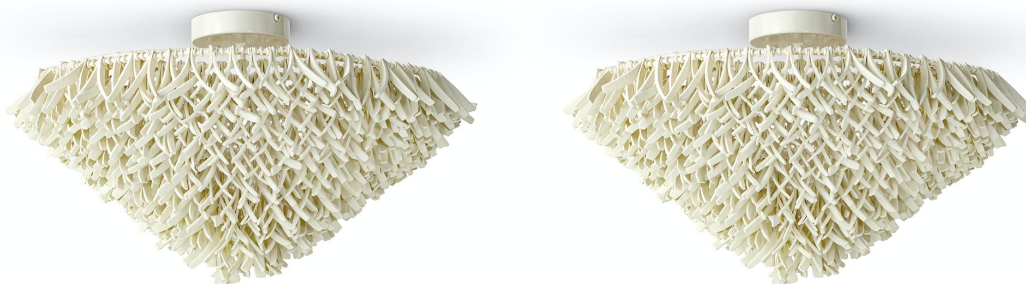

CADIZ SEMI FLUSH MOUNT

SKU **2257-79**

Hand-carved coco shells in a feathered shape with wood beads all in a cream finish sewn over a powder coated metal frame accented with finely woven white abaca rope details. Flush mount comes with cream finished canopy hanging kit. Professional installation recommended.

PRICING SUBJECT TO CHANGE

05/29/2023 7:07 AM

PRODUCT SPECIFICATIONS

OVERALL DIMENSIONS: **25"D X 13"H**

CANOPY DIMENSIONS: **5"D X 1.25"H**

CANOPY FINISH: **CREAM**

SOCKET QTY: **2**

SOCKET TYPE: **E12**