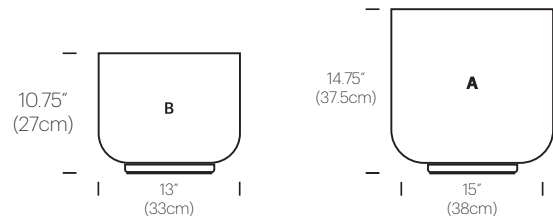

## PACKAGING WEIGHT AND DIMENSIONS

Totem A:	8LBS	20" X 20" X 20"
(Shade)	3.6KG	50cm X 50cm X 50cm
Totem B:	6.5LBS	17" X 17" X 15"
(Shade)	3KG	39cm X 43cm X 43cm
Totem C:	4LBS	16.5" X 16.5" X 10"
(Shade)	1.8KG	42cm X 42cm X 25cm

## DIMENSIONS

TOTEM TABLE SINGLE