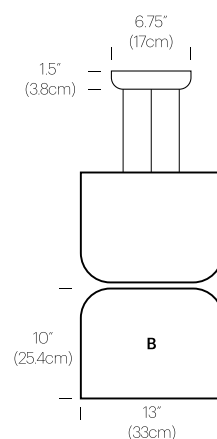

DIMENSIONS

TOTEM UP/DOWN