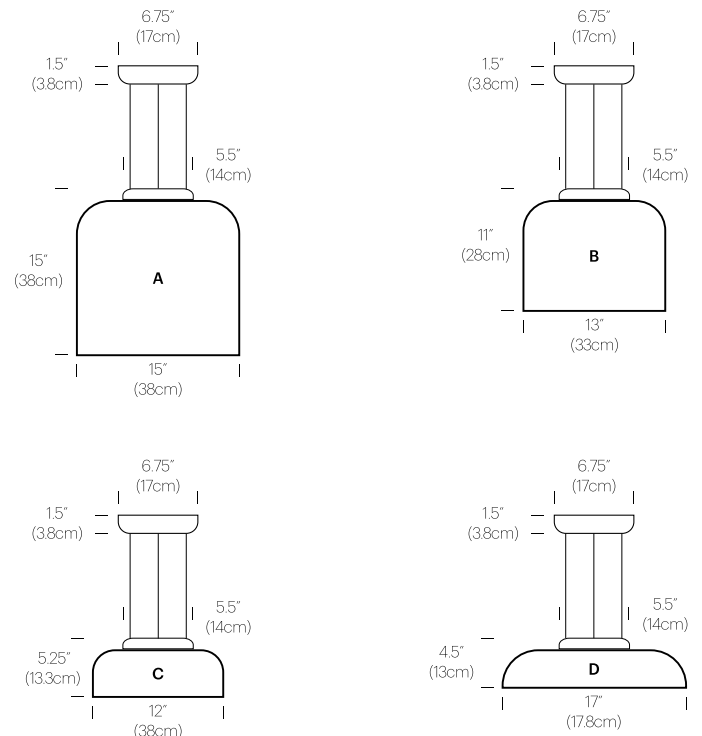

DIMENSIONS

TOTEM DOWN