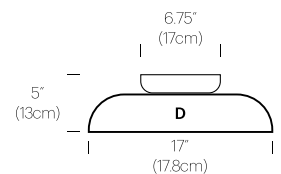

CERTIFICATIONS

PRODUCT CODES

Totem Down (A)	TOTE DWN A
Totem Down (B)	TOTE DWN B
Totem Down (C)	TOTE DWN C
Totem Down (D)	TOTE DWN D

PACKAGING WEIGHT AND DIMENSIONS

Totem A:	8LBS	20" X 20" X 20"
(Shade)	3.6KGS	50cm X 50cm X 50cm
Totem B:	6.5LBS	17" X 17" X 15"
(Shade)	3KGS	43cm X 43cm X 38cm
Totem C:	4LBS	16.5" X 16.5" X 10"
(Shade)	1.8KGS	42cm X 42cm X 25cm
Totem D:	3.3LBS	22" X 22" X 9"
(Shade)	1.5KGS	56cm X 56cm X 23cm

Totem A:	8LBS	20" X 20" X 20"
(Shade)	3.6KGS	50cm X 50cm X 50cm
Totem B:	6.5LBS	17" X 17" X 15"
(Shade)	3KGS	43cm X 43cm X 38cm
Totem C:	4LBS	16.5" X 16.5" X 10"
(Shade)	1.8KGS	42cm X 42cm X 25cm
Totem D:	3.3LBS	22" X 22" X 9"
(Shade)	1.5KGS	56cm X 56cm X 23cm

OPAL GLASS

DIMENSIONS

TOTEM FLUSH

 <p>14" (35.5cm)</p> <p>15" (38cm)</p> <p>A</p>	 <p>10" (25.4cm)</p> <p>13" (33cm)</p> <p>B</p>	 <p>4.25" (10.75cm)</p> <p>12" (30.5cm)</p> <p>C</p>	 <p>3.5" (8.9cm)</p> <p>17" (43.2cm)</p> <p>D</p>
 <p>15" (38cm)</p> <p>14" (35.5cm)</p> <p>A</p>	 <p>13" (33cm)</p> <p>10" (25.4cm)</p> <p>B</p>	 <p>12" (30.5cm)</p> <p>4.25" (10.75cm)</p> <p>C</p>	 <p>17" (43.2cm)</p> <p>3.5" (8.9cm)</p> <p>D</p>
 <p>15" (38cm)</p> <p>28" (71cm)</p> <p>AA</p>	 <p>15" (38cm)</p> <p>24" (61cm)</p> <p>BA</p>	 <p>15" (38cm)</p> <p>18.25" (46.5cm)</p> <p>CA</p>	 <p>17" (43.2cm)</p> <p>17.5" (44.45cm)</p> <p>DA</p>
 <p>15" (38cm)</p> <p>24" (61cm)</p> <p>AB</p>	 <p>13" (33cm)</p> <p>20" (51cm)</p> <p>BB</p>	 <p>13" (33cm)</p> <p>14.25" (36cm)</p> <p>CB</p>	 <p>17" (43.2cm)</p> <p>13.5" (34.25cm)</p> <p>DB</p>
 <p>15" (38cm)</p> <p>18.25" (46.5cm)</p> <p>AC</p>	 <p>13" (33cm)</p> <p>14.25" (36cm)</p> <p>BC</p>	 <p>12" (30.5cm)</p> <p>8.5" (21.5cm)</p> <p>CC</p>	 <p>17" (43.2cm)</p> <p>7.75" (20cm)</p> <p>DC</p>
 <p>17" (43.2cm)</p> <p>17.5" (44.45cm)</p> <p>AD</p>	 <p>17" (43.2cm)</p> <p>13.5" (34.25cm)</p> <p>BD</p>	 <p>17" (43.2cm)</p> <p>7.75" (20cm)</p> <p>CD</p>	 <p>17" (43.2cm)</p> <p>7" (17.75cm)</p> <p>DD</p>