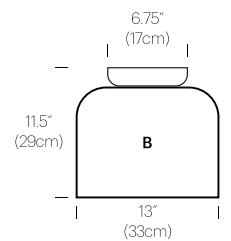

CERTIFICATIONS

PRODUCT CODES

Totem Down (A)	TOTE DWN A
Totem Down (B)	TOTE DWN B
Totem Down (C)	TOTE DWN C
Totem Down (D)	TOTE DWN D

PACKAGING WEIGHT AND DIMENSIONS

Totem A:	8LBS	20" X 20" X 20"
(Shade)	3.6KGS	50cm X 50cm X 50cm
Totem B:	6.5LBS	17" X 17" X 15"
(Shade)	3KGS	43cm X 43cm X 38cm
Totem C:	4LBS	16.5" X 16.5" X 10"
(Shade)	1.8KGS	42cm X 42cm X 25cm
Totem D:	3.3LBS	22" X 22" X 9"
(Shade)	1.5KGS	56cm X 56cm X 23cm

Totem A:	8LBS	20" X 20" X 20"
(Shade)	3.6KGS	50cm X 50cm X 50cm
Totem B:	6.5LBS	17" X 17" X 15"
(Shade)	3KGS	43cm X 43cm X 38cm
Totem C:	4LBS	16.5" X 16.5" X 10"
(Shade)	1.8KGS	42cm X 42cm X 25cm
Totem D:	3.3LBS	22" X 22" X 9"
(Shade)	1.5KGS	56cm X 56cm X 23cm

OPAL GLASS

DIMENSIONS

TOTEM FLUSH

 <p>14" (35.5cm)</p> <p>15" (38cm)</p> <p>A</p>	 <p>10" (25.4cm)</p> <p>13" (33cm)</p> <p>B</p>	 <p>4.25" (10.75cm)</p> <p>12" (30.5cm)</p> <p>C</p>	 <p>3.5" (8.9cm)</p> <p>17" (43.2cm)</p> <p>D</p>
 <p>15" (38cm)</p> <p>14" (35.5cm)</p> <p>A</p>	 <p>13" (33cm)</p> <p>10" (25.4cm)</p> <p>B</p>	 <p>12" (30.5cm)</p> <p>4.25" (10.75cm)</p> <p>C</p>	 <p>17" (43.2cm)</p> <p>3.5" (8.9cm)</p> <p>D</p>
 <p>15" (38cm)</p> <p>28" (71cm)</p> <p>AA</p>	 <p>15" (38cm)</p> <p>24" (61cm)</p> <p>BA</p>	 <p>15" (38cm)</p> <p>18.25" (46.5cm)</p> <p>CA</p>	 <p>17" (43.2cm)</p> <p>17.5" (44.45cm)</p> <p>DA</p>
 <p>15" (38cm)</p> <p>24" (61cm)</p> <p>AB</p>	 <p>13" (33cm)</p> <p>20" (51cm)</p> <p>BB</p>	 <p>13" (33cm)</p> <p>14.25" (36cm)</p> <p>CB</p>	 <p>17" (43.2cm)</p> <p>13.5" (34.25cm)</p> <p>DB</p>
 <p>15" (38cm)</p> <p>18.25" (46.5cm)</p> <p>AC</p>	 <p>13" (33cm)</p> <p>14.25" (36cm)</p> <p>BC</p>	 <p>12" (30.5cm)</p> <p>8.5" (21.5cm)</p> <p>CC</p>	 <p>17" (43.2cm)</p> <p>7.75" (20cm)</p> <p>DC</p>
 <p>17" (43.2cm)</p> <p>17.5" (44.45cm)</p> <p>AD</p>	 <p>17" (43.2cm)</p> <p>13.5" (34.25cm)</p> <p>BD</p>	 <p>17" (43.2cm)</p> <p>7.75" (20cm)</p> <p>CD</p>	 <p>17" (43.2cm)</p> <p>7" (17.75cm)</p> <p>DD</p>