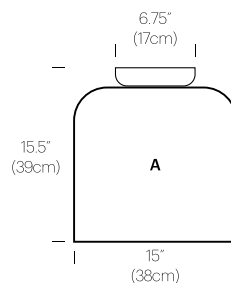

CERTIFICATIONS

PRODUCT CODES

Totem Down (A)	TOTE DWN A
Totem Down (B)	TOTE DWN B
Totem Down (C)	TOTE DWN C
Totem Down (D)	TOTE DWN D

PACKAGING WEIGHT AND DIMENSIONS

Totem A:	8LBS	20" X 20" X 20"
(Shade)	3.6KGS	50cm X 50cm X 50cm
Totem B:	6.5LBS	17" X 17" X 15"
(Shade)	3KGS	43cm X 43cm X 38cm
Totem C:	4LBS	16.5" X 16.5" X 10"
(Shade)	1.8KGS	42cm X 42cm X 25cm
Totem D:	3.3LBS	22" X 22" X 9"
(Shade)	1.5KGS	56cm X 56cm X 23cm

Totem A:	8LBS	20" X 20" X 20"
(Shade)	3.6KGS	50cm X 50cm X 50cm
Totem B:	6.5LBS	17" X 17" X 15"
(Shade)	3KGS	43cm X 43cm X 38cm
Totem C:	4LBS	16.5" X 16.5" X 10"
(Shade)	1.8KGS	42cm X 42cm X 25cm
Totem D:	3.3LBS	22" X 22" X 9"
(Shade)	1.5KGS	56cm X 56cm X 23cm

OPAL GLASS

DIMENSIONS

TOTEM FLUSH

 <p>14" (35.5cm)</p> <p>15" (38cm)</p> <p>A</p>	 <p>10" (25.4cm)</p> <p>13" (33cm)</p> <p>B</p>	 <p>4.25" (10.75cm)</p> <p>12" (30.5cm)</p> <p>C</p>	 <p>3.5" (8.9cm)</p> <p>17" (43.2cm)</p> <p>D</p>
 <p>15" (38cm)</p> <p>14" (35.5cm)</p> <p>A</p>	 <p>13" (33cm)</p> <p>10" (25.4cm)</p> <p>B</p>	 <p>12" (30.5cm)</p> <p>4.25" (10.75cm)</p> <p>C</p>	 <p>17" (43.2cm)</p> <p>3.5" (8.9cm)</p> <p>D</p>
 <p>15" (38cm)</p> <p>28" (71cm)</p> <p>AA</p>	 <p>15" (38cm)</p> <p>24" (61cm)</p> <p>BA</p>	 <p>15" (38cm)</p> <p>18.25" (46.5cm)</p> <p>CA</p>	 <p>17" (43.2cm)</p> <p>17.5" (44.45cm)</p> <p>DA</p>
 <p>15" (38cm)</p> <p>24" (61cm)</p> <p>AB</p>	 <p>13" (33cm)</p> <p>20" (51cm)</p> <p>BB</p>	 <p>13" (33cm)</p> <p>14.25" (36cm)</p> <p>CB</p>	 <p>17" (43.2cm)</p> <p>13.5" (34.25cm)</p> <p>DB</p>
 <p>15" (38cm)</p> <p>18.25" (46.5cm)</p> <p>AC</p>	 <p>13" (33cm)</p> <p>14.25" (36cm)</p> <p>BC</p>	 <p>12" (30.5cm)</p> <p>8.5" (21.5cm)</p> <p>CC</p>	 <p>17" (43.2cm)</p> <p>7.75" (20cm)</p> <p>DC</p>
 <p>17" (43.2cm)</p> <p>17.5" (44.45cm)</p> <p>AD</p>	 <p>17" (43.2cm)</p> <p>13.5" (34.25cm)</p> <p>BD</p>	 <p>17" (43.2cm)</p> <p>7.75" (20cm)</p> <p>CD</p>	 <p>17" (43.2cm)</p> <p>7" (17.75cm)</p> <p>DD</p>