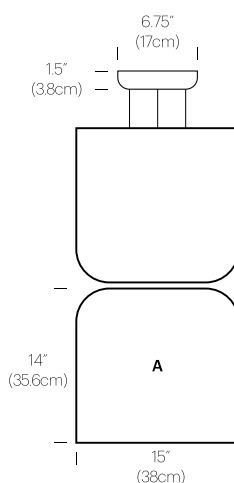

DIMENSIONS

TOTEM UP/DOWN