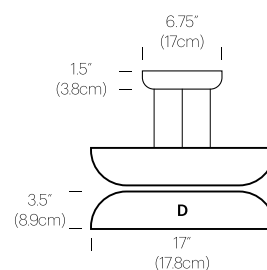

DIMENSIONS

TOTEM UP/DOWN