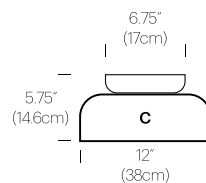

CERTIFICATIONS

PRODUCT CODES

Totem Down (A)	TOTE DWN A
Totem Down (B)	TOTE DWN B
Totem Down (C)	TOTE DWN C
Totem Down (D)	TOTE DWN D

PACKAGING WEIGHT AND DIMENSIONS

Totem A:	8LBS	20" X 20" X 20"
(Shade)	3.6KGS	50cm X 50cm X 50cm
Totem B:	6.5LBS	17" X 17" X 15"
(Shade)	3KGS	43cm X 43cm X 38cm
Totem C:	4LBS	16.5" X 16.5" X 10"
(Shade)	1.8KGS	42cm X 42cm X 25cm
Totem D:	3.3LBS	22" X 22" X 9"
(Shade)	1.5KGS	56cm X 56cm X 23cm

Totem A:	8LBS	20" X 20" X 20"
(Shade)	3.6KGS	50cm X 50cm X 50cm
Totem B:	6.5LBS	17" X 17" X 15"
(Shade)	3KGS	43cm X 43cm X 38cm
Totem C:	4LBS	16.5" X 16.5" X 10"
(Shade)	1.8KGS	42cm X 42cm X 25cm
Totem D:	3.3LBS	22" X 22" X 9"
(Shade)	1.5KGS	56cm X 56cm X 23cm

OPAL GLASS

DIMENSIONS

TOTEM FLUSH

 <p>14" (35.5cm)</p> <p>15" (38cm)</p> <p>A</p>	 <p>10" (25.4cm)</p> <p>13" (33cm)</p> <p>B</p>	 <p>4.25" (10.75cm)</p> <p>12" (30.5cm)</p> <p>C</p>	 <p>3.5" (8.9cm)</p> <p>17" (43.2cm)</p> <p>D</p>
 <p>15" (38cm)</p> <p>14" (35.5cm)</p> <p>A</p>	 <p>13" (33cm)</p> <p>10" (25.4cm)</p> <p>B</p>	 <p>12" (30.5cm)</p> <p>4.25" (10.75cm)</p> <p>C</p>	 <p>17" (43.2cm)</p> <p>3.5" (8.9cm)</p> <p>D</p>
 <p>15" (38cm)</p> <p>28" (71cm)</p> <p>AA</p>	 <p>15" (38cm)</p> <p>24" (61cm)</p> <p>BA</p>	 <p>15" (38cm)</p> <p>18.25" (46.5cm)</p> <p>CA</p>	 <p>17" (43.2cm)</p> <p>17.5" (44.45cm)</p> <p>DA</p>
 <p>15" (38cm)</p> <p>24" (61cm)</p> <p>AB</p>	 <p>13" (33cm)</p> <p>20" (51cm)</p> <p>BB</p>	 <p>13" (33cm)</p> <p>14.25" (36cm)</p> <p>CB</p>	 <p>17" (43.2cm)</p> <p>13.5" (34.25cm)</p> <p>DB</p>
 <p>15" (38cm)</p> <p>18.25" (46.5cm)</p> <p>AC</p>	 <p>13" (33cm)</p> <p>14.25" (36cm)</p> <p>BC</p>	 <p>12" (30.5cm)</p> <p>8.5" (21.5cm)</p> <p>CC</p>	 <p>17" (43.2cm)</p> <p>7.75" (20cm)</p> <p>DC</p>
 <p>17" (43.2cm)</p> <p>17.5" (44.45cm)</p> <p>AD</p>	 <p>17" (43.2cm)</p> <p>13.5" (34.25cm)</p> <p>BD</p>	 <p>17" (43.2cm)</p> <p>7.75" (20cm)</p> <p>CD</p>	 <p>17" (43.2cm)</p> <p>7" (17.75cm)</p> <p>DD</p>