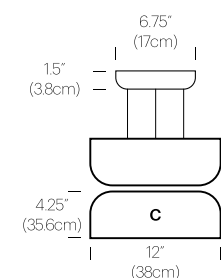

DIMENSIONS

TOTEM UP/DOWN