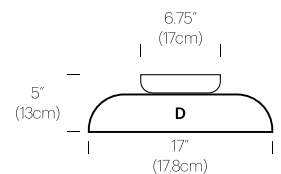

CERTIFICATIONS

PRODUCT CODES

Totem Down (A)	TOTE DWN A
Totem Down (B)	TOTE DWN B
Totem Down (C)	TOTE DWN C
Totem Down (D)	TOTE DWN D

PACKAGING WEIGHT AND DIMENSIONS

Totem A:	8LBS	20" X 20" X 20"
(Shade)	3.6KGS	50cm X 50cm X 50cm
Totem B:	6.5LBS	17" X 17" X 15"
(Shade)	3KGS	43cm X 43cm X 38cm
Totem C:	4LBS	16.5" X 16.5" X 10"
(Shade)	1.8KGS	42cm X 42cm X 25cm
Totem D:	3.3LBS	22" X 22" X 9"
(Shade)	1.5KGS	56cm X 56cm X 23cm

Totem A:	8LBS	20" X 20" X 20"
(Shade)	3.6KGS	50cm X 50cm X 50cm
Totem B:	6.5LBS	17" X 17" X 15"
(Shade)	3KGS	43cm X 43cm X 38cm
Totem C:	4LBS	16.5" X 16.5" X 10"
(Shade)	1.8KGS	42cm X 42cm X 25cm
Totem D:	3.3LBS	22" X 22" X 9"
(Shade)	1.5KGS	56cm X 56cm X 23cm

OPAL GLASS

DIMENSIONS

TOTEM FLUSH

 <p>15" (38cm)</p> <p>14" (35.5cm)</p> <p>A</p>	 <p>13" (33cm)</p> <p>10" (25.4cm)</p> <p>B</p>	 <p>12" (30.5cm)</p> <p>4.25" (10.75cm)</p> <p>C</p>	 <p>17" (43.2cm)</p> <p>3.5" (33cm)</p> <p>D</p>
 <p>15" (38cm)</p> <p>14" (35.5cm)</p> <p>A</p>	 <p>13" (33cm)</p> <p>10" (25.4cm)</p> <p>B</p>	 <p>12" (30.5cm)</p> <p>4.25" (10.75cm)</p> <p>C</p>	 <p>17" (43.2cm)</p> <p>3.5" (33cm)</p> <p>D</p>
 <p>15" (38cm)</p> <p>28" (71cm)</p> <p>AA</p>	 <p>15" (38cm)</p> <p>24" (61cm)</p> <p>BA</p>	 <p>15" (38cm)</p> <p>18.25" (46.5cm)</p> <p>CA</p>	 <p>17" (43.2cm)</p> <p>17.5" (44.45cm)</p> <p>DA</p>
 <p>15" (38cm)</p> <p>24" (61cm)</p> <p>AB</p>	 <p>13" (33cm)</p> <p>20" (51cm)</p> <p>BB</p>	 <p>13" (33cm)</p> <p>14.25" (36cm)</p> <p>CB</p>	 <p>17" (43.2cm)</p> <p>13.5" (34.25cm)</p> <p>DB</p>
 <p>15" (38cm)</p> <p>18.25" (46.5cm)</p> <p>AC</p>	 <p>13" (33cm)</p> <p>14.25" (36cm)</p> <p>BC</p>	 <p>12" (30.5cm)</p> <p>8.5" (21.5cm)</p> <p>CC</p>	 <p>17" (43.2cm)</p> <p>7.75" (20cm)</p> <p>DC</p>
 <p>17" (43.2cm)</p> <p>17.5" (44.45cm)</p> <p>AD</p>	 <p>17" (43.2cm)</p> <p>13.5" (34.25cm)</p> <p>BD</p>	 <p>17" (43.2cm)</p> <p>7.75" (20cm)</p> <p>CD</p>	 <p>17" (43.2cm)</p> <p>7" (17.5cm)</p> <p>DD</p>