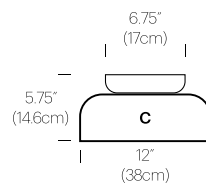

CERTIFICATIONS

PRODUCT CODES

Totem Down (A)	TOTE DWN A
Totem Down (B)	TOTE DWN B
Totem Down (C)	TOTE DWN C
Totem Down (D)	TOTE DWN D

PACKAGING WEIGHT AND DIMENSIONS

Totem A:	8LBS	20" X 20" X 20"
(Shade)	3.6KGS	50cm X 50cm X 50cm
Totem B:	6.5LBS	17" X 17" X 15"
(Shade)	3KGS	43cm X 43cm X 38cm
Totem C:	4LBS	16.5" X 16.5" X 10"
(Shade)	1.8KGS	42cm X 42cm X 25cm
Totem D:	3.3LBS	22" X 22" X 9"
(Shade)	1.5KGS	56cm X 56cm X 23cm

Totem A:	8LBS	20" X 20" X 20"
(Shade)	3.6KGS	50cm X 50cm X 50cm
Totem B:	6.5LBS	17" X 17" X 15"
(Shade)	3KGS	43cm X 43cm X 38cm
Totem C:	4LBS	16.5" X 16.5" X 10"
(Shade)	1.8KGS	42cm X 42cm X 25cm
Totem D:	3.3LBS	22" X 22" X 9"
(Shade)	1.5KGS	56cm X 56cm X 23cm

OPAL GLASS

DIMENSIONS

TOTEM FLUSH

 <p>15" (38cm)</p> <p>14" (35.5cm)</p> <p>A</p>	 <p>13" (33cm)</p> <p>10" (25.4cm)</p> <p>B</p>	 <p>12" (30.5cm)</p> <p>4.25" (10.75cm)</p> <p>C</p>	 <p>17" (43.2cm)</p> <p>3.5" (33cm)</p> <p>D</p>
 <p>15" (38cm)</p> <p>14" (35.5cm)</p> <p>A</p>	 <p>13" (33cm)</p> <p>10" (25.4cm)</p> <p>B</p>	 <p>12" (30.5cm)</p> <p>4.25" (10.75cm)</p> <p>C</p>	 <p>17" (43.2cm)</p> <p>3.5" (33cm)</p> <p>D</p>
 <p>15" (38cm)</p> <p>28" (71cm)</p> <p>AA</p>	 <p>15" (38cm)</p> <p>24" (61cm)</p> <p>BA</p>	 <p>15" (38cm)</p> <p>18.25" (46.5cm)</p> <p>CA</p>	 <p>17" (43.2cm)</p> <p>17.5" (44.45cm)</p> <p>DA</p>
 <p>15" (38cm)</p> <p>24" (61cm)</p> <p>AB</p>	 <p>13" (33cm)</p> <p>20" (51cm)</p> <p>BB</p>	 <p>13" (33cm)</p> <p>14.25" (36cm)</p> <p>CB</p>	 <p>17" (43.2cm)</p> <p>13.5" (34.25cm)</p> <p>DB</p>
 <p>15" (38cm)</p> <p>18.25" (46.5cm)</p> <p>AC</p>	 <p>13" (33cm)</p> <p>14.25" (36cm)</p> <p>BC</p>	 <p>12" (30.5cm)</p> <p>8.5" (21.5cm)</p> <p>CC</p>	 <p>17" (43.2cm)</p> <p>7.75" (20cm)</p> <p>DC</p>
 <p>17" (43.2cm)</p> <p>17.5" (44.45cm)</p> <p>AD</p>	 <p>17" (43.2cm)</p> <p>13.5" (34.25cm)</p> <p>BD</p>	 <p>17" (43.2cm)</p> <p>7.75" (20cm)</p> <p>CD</p>	 <p>17" (43.2cm)</p> <p>7" (17.5cm)</p> <p>DD</p>