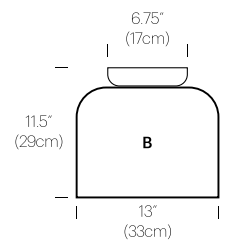

CERTIFICATIONS

PRODUCT CODES

Totem Down (A)	TOTE DWN A
Totem Down (B)	TOTE DWN B
Totem Down (C)	TOTE DWN C
Totem Down (D)	TOTE DWN D

PACKAGING WEIGHT AND DIMENSIONS

Totem A:	8LBS	20" X 20" X 20"
(Shade)	3.6KGS	50cm X 50cm X 50cm
Totem B:	6.5LBS	17" X 17" X 15"
(Shade)	3KGS	43cm X 43cm X 38cm
Totem C:	4LBS	16.5" X 16.5" X 10"
(Shade)	1.8KGS	42cm X 42cm X 25cm
Totem D:	3.3LBS	22" X 22" X 9"
(Shade)	1.5KGS	56cm X 56cm X 23cm

Totem A:	8LBS	20" X 20" X 20"
(Shade)	3.6KGS	50cm X 50cm X 50cm
Totem B:	6.5LBS	17" X 17" X 15"
(Shade)	3KGS	43cm X 43cm X 38cm
Totem C:	4LBS	16.5" X 16.5" X 10"
(Shade)	1.8KGS	42cm X 42cm X 25cm
Totem D:	3.3LBS	22" X 22" X 9"
(Shade)	1.5KGS	56cm X 56cm X 23cm

OPAL GLASS

DIMENSIONS

TOTEM FLUSH

 <p>15" (38cm)</p> <p>14" (35.5cm)</p> <p>A</p>	 <p>13" (33cm)</p> <p>10" (25.4cm)</p> <p>B</p>	 <p>12" (30.5cm)</p> <p>4.25" (10.75cm)</p> <p>C</p>	 <p>17" (43.2cm)</p> <p>3.5" (33cm)</p> <p>D</p>
 <p>15" (38cm)</p> <p>14" (35.5cm)</p> <p>A</p>	 <p>13" (33cm)</p> <p>10" (25.4cm)</p> <p>B</p>	 <p>12" (30.5cm)</p> <p>4.25" (10.75cm)</p> <p>C</p>	 <p>17" (43.2cm)</p> <p>3.5" (33cm)</p> <p>D</p>
 <p>15" (38cm)</p> <p>28" (71cm)</p> <p>AA</p>	 <p>15" (38cm)</p> <p>24" (61cm)</p> <p>BA</p>	 <p>15" (38cm)</p> <p>18.25" (46.5cm)</p> <p>CA</p>	 <p>17" (43.2cm)</p> <p>17.5" (44.45cm)</p> <p>DA</p>
 <p>15" (38cm)</p> <p>24" (61cm)</p> <p>AB</p>	 <p>13" (33cm)</p> <p>20" (51cm)</p> <p>BB</p>	 <p>13" (33cm)</p> <p>14.25" (36cm)</p> <p>CB</p>	 <p>17" (43.2cm)</p> <p>13.5" (34.25cm)</p> <p>DB</p>
 <p>15" (38cm)</p> <p>18.25" (46.5cm)</p> <p>AC</p>	 <p>13" (33cm)</p> <p>14.25" (36cm)</p> <p>BC</p>	 <p>12" (30.5cm)</p> <p>8.5" (21.5cm)</p> <p>CC</p>	 <p>17" (43.2cm)</p> <p>7.75" (20cm)</p> <p>DC</p>
 <p>17" (43.2cm)</p> <p>17.5" (44.45cm)</p> <p>AD</p>	 <p>17" (43.2cm)</p> <p>13.5" (34.25cm)</p> <p>BD</p>	 <p>17" (43.2cm)</p> <p>7.75" (20cm)</p> <p>CD</p>	 <p>17" (43.2cm)</p> <p>7" (17.5cm)</p> <p>DD</p>