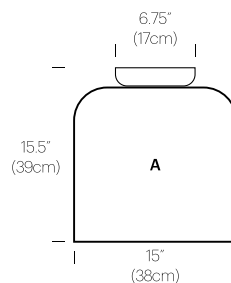

CERTIFICATIONS

PRODUCT CODES

Totem Down (A)	TOTE DWN A
Totem Down (B)	TOTE DWN B
Totem Down (C)	TOTE DWN C
Totem Down (D)	TOTE DWN D

PACKAGING WEIGHT AND DIMENSIONS

Totem A:	8LBS	20" X 20" X 20"
(Shade)	3.6KGS	50cm X 50cm X 50cm
Totem B:	6.5LBS	17" X 17" X 15"
(Shade)	3KGS	43cm X 43cm X 38cm
Totem C:	4LBS	16.5" X 16.5" X 10"
(Shade)	1.8KGS	42cm X 42cm X 25cm
Totem D:	3.3LBS	22" X 22" X 9"
(Shade)	1.5KGS	56cm X 56cm X 23cm

Totem A:	8LBS	20" X 20" X 20"
(Shade)	3.6KGS	50cm X 50cm X 50cm
Totem B:	6.5LBS	17" X 17" X 15"
(Shade)	3KGS	43cm X 43cm X 38cm
Totem C:	4LBS	16.5" X 16.5" X 10"
(Shade)	1.8KGS	42cm X 42cm X 25cm
Totem D:	3.3LBS	22" X 22" X 9"
(Shade)	1.5KGS	56cm X 56cm X 23cm

OPAL GLASS

DIMENSIONS

TOTEM FLUSH

 <p>15" (38cm)</p> <p>14" (35.5cm)</p> <p>A</p>	 <p>13" (33cm)</p> <p>10" (25.4cm)</p> <p>B</p>	 <p>12" (30.5cm)</p> <p>4.25" (10.75cm)</p> <p>C</p>	 <p>17" (43.2cm)</p> <p>3.5" (33cm)</p> <p>D</p>
 <p>15" (38cm)</p> <p>14" (35.5cm)</p> <p>A</p>	 <p>13" (33cm)</p> <p>10" (25.4cm)</p> <p>B</p>	 <p>12" (30.5cm)</p> <p>4.25" (10.75cm)</p> <p>C</p>	 <p>17" (43.2cm)</p> <p>3.5" (33cm)</p> <p>D</p>
 <p>15" (38cm)</p> <p>28" (71cm)</p> <p>AA</p>	 <p>15" (38cm)</p> <p>24" (61cm)</p> <p>BA</p>	 <p>15" (38cm)</p> <p>18.25" (46.5cm)</p> <p>CA</p>	 <p>17" (43.2cm)</p> <p>17.5" (44.45cm)</p> <p>DA</p>
 <p>15" (38cm)</p> <p>24" (61cm)</p> <p>AB</p>	 <p>13" (33cm)</p> <p>20" (51cm)</p> <p>BB</p>	 <p>13" (33cm)</p> <p>14.25" (36cm)</p> <p>CB</p>	 <p>17" (43.2cm)</p> <p>13.5" (34.25cm)</p> <p>DB</p>
 <p>15" (38cm)</p> <p>18.25" (46.5cm)</p> <p>AC</p>	 <p>13" (33cm)</p> <p>14.25" (36cm)</p> <p>BC</p>	 <p>12" (30.5cm)</p> <p>8.5" (21.5cm)</p> <p>CC</p>	 <p>17" (43.2cm)</p> <p>7.75" (20cm)</p> <p>DC</p>
 <p>17" (43.2cm)</p> <p>17.5" (44.45cm)</p> <p>AD</p>	 <p>17" (43.2cm)</p> <p>13.5" (34.25cm)</p> <p>BD</p>	 <p>17" (43.2cm)</p> <p>7.75" (20cm)</p> <p>CD</p>	 <p>17" (43.2cm)</p> <p>7" (17.5cm)</p> <p>DD</p>