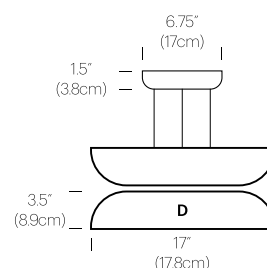

DIMENSIONS

TOTEM UP/DOWN