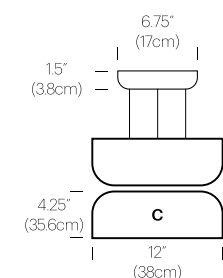

DIMENSIONS

TOTEM UP/DOWN