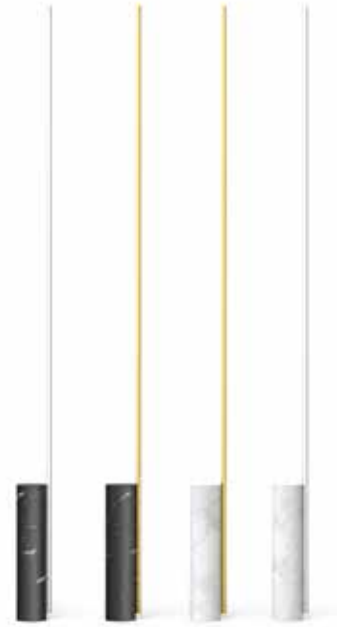

FIXTURE TYPE

Floor

LIGHT SOURCE

High output LED array

PRODUCT CODES

T.O Floor (Black Marble/Brass)	TO FLR BLK/BRA
T.O Floor (Black Marble/Chrome)	TO FLR BLK/CRM
T.O Floor (White Marble/Brass)	TO FLR WHT/BRA
T.O Floor (White Marble/Chrome)	TO FLR WHT/CRM

LIGHT CONTROL

Mechanical push button
Full range dimming (100-10%)
2-stage dimming (100/40%)

FEATURES

360° arm rotation
Advanced LED array eliminates multiple shadows

SPECIFICATIONS

Voltage : 120-240V 50/60Hz
Power Consumption : 10W
Color Temperature : 3000K
Luminosity : 750 Lumens
Luminaire efficacy : 75 Lumens/Watt
Color Rendition Index: 90 CRI
Cable length: 6' (1.8m)

CERTIFICATIONS

PACKAGING WEIGHT AND DIMENSIONS

T.O Floor:	8LBS	6" X 6" X 15.75"
(Base)	3.6KG	15cm X 15cm X 40cm
T.O Floor:	2LBS	3" X 64"
(Lamp Arm)	.9KG	7.62cm X 162.5cm

NOTES

Custom requests can be considered on volume orders.

Pablo