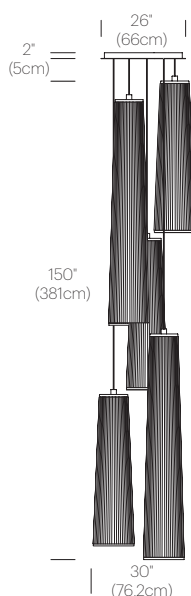

FINISHES

LIGHT CONTROL

Full range dim (in-line slide dimmer)
Can be hard-wired

FEATURES

Ships flat-packed
Full-range dim

SPECIFICATIONS

Voltage: 120V or 240V 50/60Hz
Fire retardant polyester fabric
Cable length: 13' (396cm) from lamp to dimmer (Field Cuttable for pendant),
6' (183cm) from dimmer to plug
1 year warranty

CERTIFICATIONS

UL listed components

PACKAGING WEIGHT AND DIMENSIONS

Solis 24/48/72:	8.6LBS	14.5" X 13.5" X 8.5"
	3.9KGS	37cm X 34cm X 22cm
Chandelier canopy 26":	30LBS	32" X 32" X 6"
	13.6KGS	81cm X 81cm X 15cm

NOTES

Custom requests can be considered on volume orders

FINISHES

DIMENSIONS

SOLIS CHANDELIER 3 (24")

SOLIS CHANDELIER 3 (48")

SOLIS CHANDELIER 3 (72")

SOLIS CHANDELIER 5 (24"/48")

SOLIS CHANDELIER 5 (48"/72")

CHANDELIER CANOPY 26"