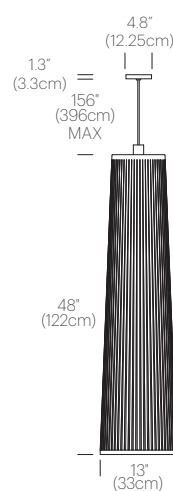

SOLIS PENDANT

DESCRIPTION

Solis is an innovatively simple and elegant suspension lamp that can be used as a pendant, hung from a wall, or as a freestanding portable luminaire to create a distinctive ambiance. The resulting piece is an engaging blend of light and shadow, casting shimmering rays and radiating patterns onto a space.

FIXTURE TYPE

Pendant

LIGHT SOURCE

(1) 3000K E26 base 60W PAR30 NSP halogen bulb:
1090lm
LED equivalent available upon request

PRODUCT CODES

Solis 24 (White):	SOLI 24 WHT
Solis 24 (Black):	SOLI 24 BLK
Solis 24 (Brown):	SOLI 24 BRN
Solis 24 (Silver):	SOLI 24 SLV
Solis 48 (White):	SOLI 48 WHT
Solis 48 (Black):	SOLI 48 BLK
Solis 48 (Brown):	SOLI 48 BRN
Solis 48 (Silver):	SOLI 48 SLV
Solis 72 (White):	SOLI 72 WHT
Solis 72 (Black):	SOLI 72 BLK
Solis 72 (Brown):	SOLI 72 BRN
Solis 72 (Silver):	SOLI 72 SLV
Solis Wall Plate Cover:	SOLI WALL HW CVR

FINISHES

LIGHT CONTROL

Full range dim (in-line slide dimmer)
Can be hard-wired

FEATURES

Ships flat-packed
Full-range dim

SPECIFICATIONS

Voltage: 120V or 240V 50/60Hz
Fire retardant polyester fabric
Cable length: 13' (396cm) from lamp to dimmer (Field Cuttable for pendant),
6' (183cm) from dimmer to plug
1 year warranty

CERTIFICATIONS

UL listed components

PACKAGING WEIGHT AND DIMENSIONS

Solis 24/48/72:	8.6LBS	14.5" X 13.5" X 8.5"
	3.9KGS	37cm X 34cm X 22cm

NOTES

Custom requests can be considered on volume orders

DIMENSIONS

SOLIS 48