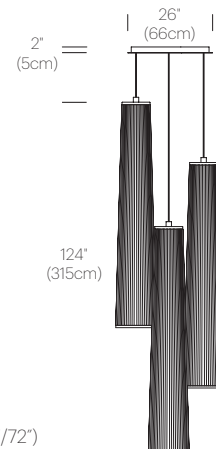

CERTIFICATIONS

UL listed components

PACKAGING WEIGHT AND DIMENSIONS

Solis 24/48/72:	8.6LBS	14.5" X 13.5" X 8.5"
	3.9KGS	37cm X 34cm X 22cm

NOTES

Custom requests can be considered on volume orders

DIMENSIONS

CERTIFICATIONS

UL listed components

PACKAGING WEIGHT AND DIMENSIONS

Solis 24/48/72:	8.6LBS	14.5" X 13.5" X 8.5"
	3.9KGS	37cm X 34cm X 22cm
Chandelier canopy 26":	30LBS	32" X 32" X 6"
	13.6KGS	81cm X 81cm X 15cm

NOTES

Custom requests can be considered on volume orders

FINISHES

DIMENSIONS

SOLIS CHANDELIER 3 (24")

SOLIS CHANDELIER 3 (48")

SOLIS CHANDELIER 3 (72")

SOLIS CHANDELIER 5 (24"/48")

SOLIS CHANDELIER 5 (48"/72")

CHANDELIER CANOPY 26"