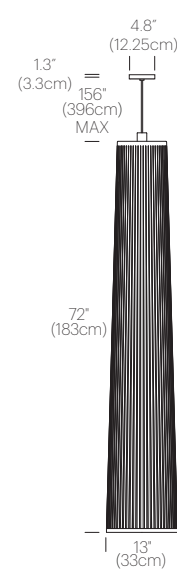

SOLIS PENDANT

DESCRIPTION

Solis is an innovatively simple and elegant suspension lamp that can be used as a pendant, hung from a wall, or as a freestanding portable luminaire to create a distinctive ambiance. The resulting piece is an engaging blend of light and shadow, casting shimmering rays and radiating patterns onto a space.

FIXTURE TYPE

Pendant

LIGHT SOURCE

(1) 3000K E26 base 60W PAR30 NSP halogen bulb:
1090lm
LED equivalent available upon request

PRODUCT CODES

Solis 24 (White):	SOLI 24 WHT
Solis 24 (Black):	SOLI 24 BLK
Solis 24 (Brown):	SOLI 24 BRN
Solis 24 (Silver):	SOLI 24 SLV
Solis 48 (White):	SOLI 48 WHT
Solis 48 (Black):	SOLI 48 BLK
Solis 48 (Brown):	SOLI 48 BRN
Solis 48 (Silver):	SOLI 48 SLV
Solis 72 (White):	SOLI 72 WHT
Solis 72 (Black):	SOLI 72 BLK
Solis 72 (Brown):	SOLI 72 BRN
Solis 72 (Silver):	SOLI 72 SLV
Solis Wall Plate Cover:	SOLI WALL HW CVR

FINISHES

LIGHT CONTROL

Full range dim (in-line slide dimmer)
Can be hard-wired

FEATURES

Ships flat-packed
Full-range dim

SPECIFICATIONS

Voltage: 120V or 240V 50/60Hz
Fire retardant polyester fabric
Cable length: 13' (396cm) from lamp to dimmer (Field Cuttable for pendant),
6' (183cm) from dimmer to plug
1 year warranty

CERTIFICATIONS

UL listed components

PACKAGING WEIGHT AND DIMENSIONS

Solis 24/48/72:	8.6LBS	14.5" X 13.5" X 8.5"
	3.9KGS	37cm X 34cm X 22cm

NOTES

Custom requests can be considered on volume orders

DIMENSIONS

SOLIS 72