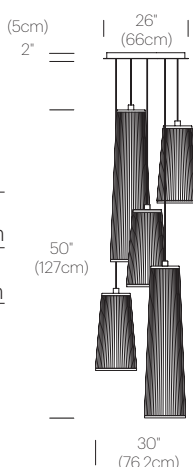

CERTIFICATIONS

UL listed components

PACKAGING WEIGHT AND DIMENSIONS

Solis 24/48/72:	8.6LBS	14.5" X 13.5" X 8.5"
	3.9KGS	37cm X 34cm X 22cm

NOTES

Custom requests can be considered on volume orders

DIMENSIONS

CERTIFICATIONS

UL listed components

PACKAGING WEIGHT AND DIMENSIONS

Solis 24/48/72:	8.6LBS	14.5" X 13.5" X 8.5"
	3.9KGS	37cm X 34cm X 22cm
Chandelier canopy 26":	30LBS	32" X 32" X 6"
	13.6KGS	81cm X 81cm X 15cm

NOTES

Custom requests can be considered on volume orders

FINISHES

DIMENSIONS

SOLIS CHANDELIER 3 (24")

SOLIS CHANDELIER 3 (48")

SOLIS CHANDELIER 3 (72")

SOLIS CHANDELIER 5 (24"/48")

SOLIS CHANDELIER 5 (48"/72")

CHANDELIER CANOPY 26"