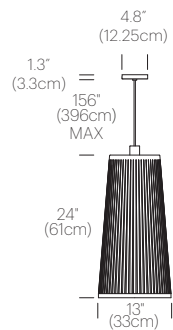

DIMENSIONS

SOLIS 24