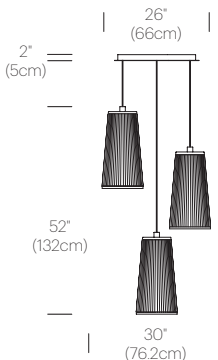

CERTIFICATIONS

UL listed components

PACKAGING WEIGHT AND DIMENSIONS

Solis 24/48/72:	8.6LBS	14.5" X 13.5" X 8.5"
	3.9KGS	37cm X 34cm X 22cm

NOTES

Custom requests can be considered on volume orders

DIMENSIONS

CERTIFICATIONS

UL listed components

PACKAGING WEIGHT AND DIMENSIONS

Solis 24/48/72:	8.6LBS	14.5" X 13.5" X 8.5"
	3.9KGS	37cm X 34cm X 22cm
Chandelier canopy 26":	30LBS	32" X 32" X 6"
	13.6KGS	81cm X 81cm X 15cm

NOTES

Custom requests can be considered on volume orders

FINISHES

DIMENSIONS

SOLIS CHANDELIER 3 (24")

SOLIS CHANDELIER 3 (48")

SOLIS CHANDELIER 3 (72")

SOLIS CHANDELIER 5 (24"/48")

SOLIS CHANDELIER 5 (48"/72")

CHANDELIER CANOPY 26"