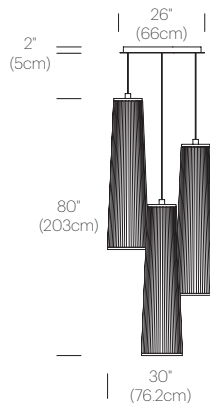

CERTIFICATIONS

UL listed components

PACKAGING WEIGHT AND DIMENSIONS

Solis 24/48/72:	8.6LBS	14.5" X 13.5" X 8.5"
	3.9KGS	37cm X 34cm X 22cm

NOTES

Custom requests can be considered on volume orders

DIMENSIONS

CERTIFICATIONS

UL listed components

PACKAGING WEIGHT AND DIMENSIONS

Solis 24/48/72:	8.6LBS	14.5" X 13.5" X 8.5"
	3.9KGS	37cm X 34cm X 22cm
Chandelier canopy 26":	30LBS	32" X 32" X 6"
	13.6KGS	81cm X 81cm X 15cm

NOTES

Custom requests can be considered on volume orders

FINISHES

DIMENSIONS

SOLIS CHANDELIER 3 (24")

SOLIS CHANDELIER 3 (48")

SOLIS CHANDELIER 3 (72")

SOLIS CHANDELIER 5 (24"/48")

SOLIS CHANDELIER 5 (48"/72")

CHANDELIER CANOPY 26"