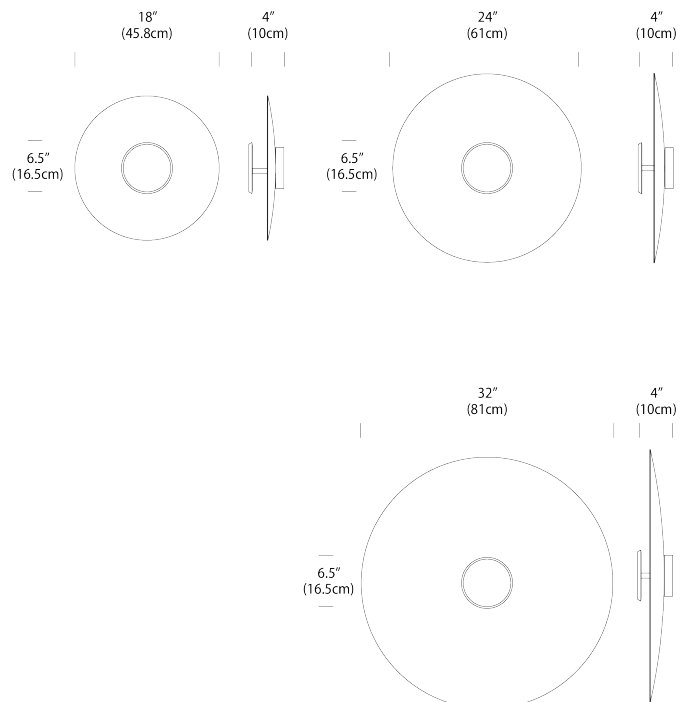

BRUSHED BRASS

DIMENSIONS

SKY DOME FLUSH METAL

SKY DOME FLUSH WOOD

DESCRIPTION

The Sky Collection is a modular pendant lighting system featuring multiple shade reflector solutions for various decorative and performance benefits. Sky Dome Flush is available in both spun aluminum and pressed wood shade reflectors that when combined with their powerful 2-sided LED light source gives the lamp a weightless appearance while providing unparalleled illumination in all directions. Sky Dome Flush Wood combined form and function with unsurpassed quality and is available in 2 sizes : 18" (45.8cm) and 24" (61cm).