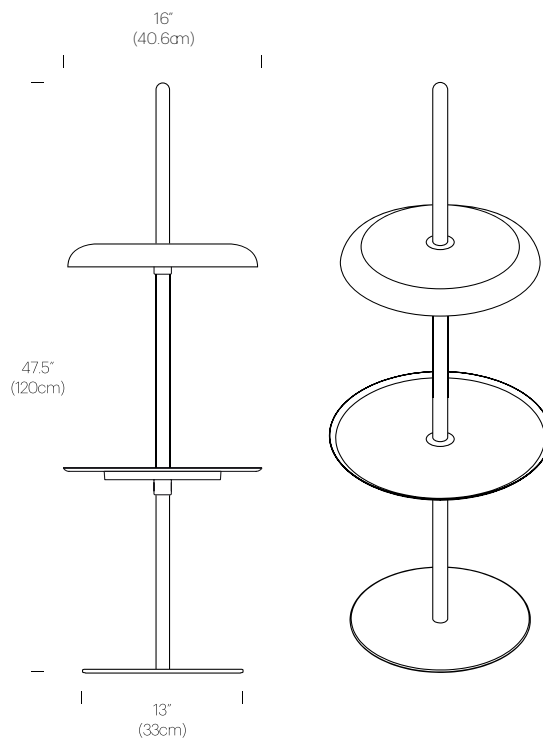

DIMENSIONS

NIVÉL FLOOR + PEDESTAL