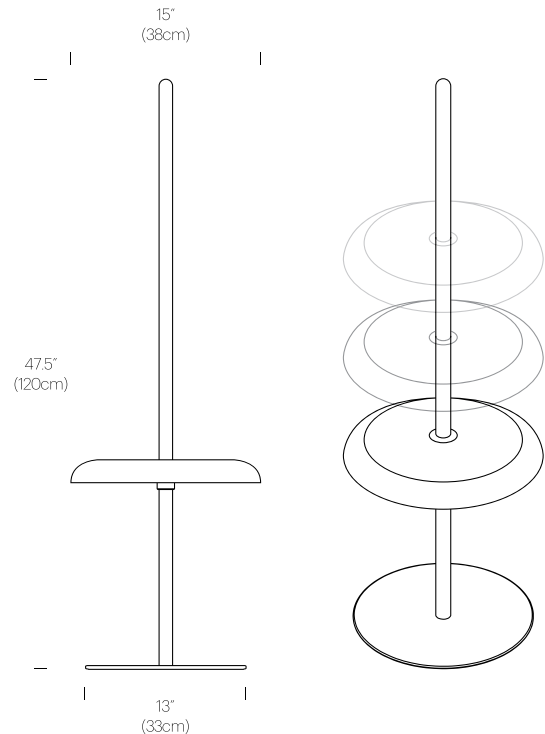

PACKAGING WEIGHTS AND DIMENSIONS

Nivél Floor	4.5LBS	17" X 18" X 5.25"
(Lamp, base and tray)	2KG	43cm X 46cm X 13cm
Nivél Floor	1.5LBS	2" X 2" X 50"
(Post)	.7KG	5cm X 5cm X 127cm

NOTES

Custom requests can be considered on volume orders

FOREST

SLATE BLUE

ESPRESSO

DIMENSIONS

NIVÉL FLOOR

NIVÉL FLOOR + PEDESTAL

DESCRIPTION

At the intersection of functional lighting and furniture, you find Nivél. Nivél Floor is an adjustable height portable floor lamp. Perfect for indoor or outdoor use, Nivél provides a totem to gather around. Portable and rechargeable, Nivél enables users to bring light to areas not serviced by power outlets. Its cleverly designed light module rests securely fastened around a solid wood post fastened to a powdercoated steel base for added footing. A soft ambient downward facing light panel completes the package, bringing an unobtrusive light source to your home or office space. The post is offered in both solid oak and walnut and can be paired with a powder-coated shade in white, terracotta, forrest green, slate blue, espresso and textured black.

PACKAGING WEIGHTS AND DIMENSIONS

Nivél Floor	4.5LBS	17" X 18" X 5.25"
(Lamp, base and tray)	2KG	43cm X 46cm X 13cm

NOTES

Custom requests can be considered on volume orders

FINISHES

SHADE

BLACK

WHITE

PACKAGING WEIGHTS AND DIMENSIONS

Nivel Table	4.5LBS	14" X 14" X 4"
(Lamp, base and tray)	2KG	35cm X 35cm X 10cm
Nivel Table	1.5LBS	2" X 2" X 24"
(Post)	.7KG	5cm X 5cm X 61cm

NOTES

Custom requests can be considered on volume orders