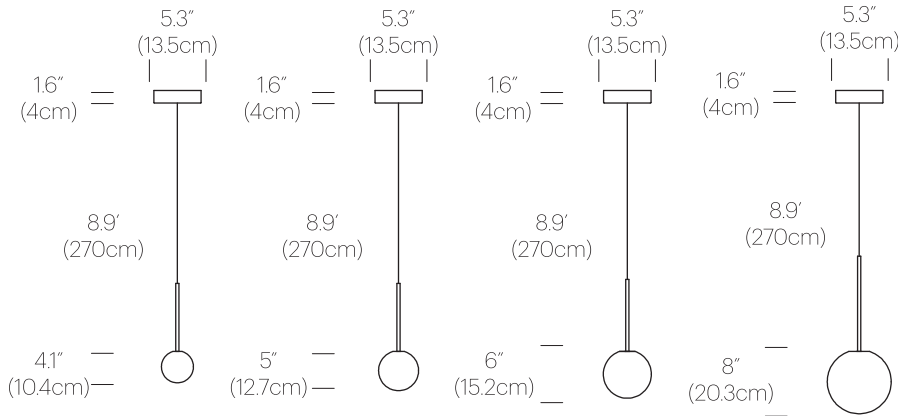

Luminaire Efficacy: 48Lm/W (4", 5"), 66 Lm/W (6"), 80Lm/W (8", 10", 12", 16")

Color Rendition Index: 95 CRI

50K hour lifespan

Cord Length: 8.9' (2.7m) (Field cuttable)

CERTIFICATIONS  

FINISHES

BOLA SPHERE

CHROME

BRASS

ROSE GOLD

GUNMETAL

MATTE BLACK

DIMENSIONS

BOLA SPHERE 4, 5, 6, 8, 10, 12, 16

PRODUCT CODES (enter globe size in blank space)

Bola Sphere (Chrome):	BOLA SPH _ CRM
Bola Sphere (Brass):	BOLA SPH _ BRA
Bola Sphere (Rose Gold):	BOLA SPH _ RGD
Bola Sphere (Gunmetal):	BOLA SPH _ GUN
Bola Sphere (Matte Black):	BOLA SPH _ BLK

PACKAGING WEIGHT AND DIMENSIONS

Bola Sphere 4	2.6LBS 1.2KG	10" X 9" X 8.5" 25cm X 23cm X 22cm
Bola Sphere 5	3LBS 1.4KG	10" X 9" X 8.5" 25cm X 23cm X 22cm
Bola Sphere 6	3.5LBS 1.6KG	11.5" X 9" X 10.5" 29cm X 23cm X 27cm
Bola Sphere 8	5LBS 2.28KG	12" X 12" X 12.25" 30cm X 30cm X 31cm
Bola Sphere 10	5.5LBS 2.5KG	14" X 14" X 16.5" 36cm X 36cm X 42cm
Bola Sphere 12	7.2LBS 3.3KG	18" X 18" X 18" 46cm X 46cm X 46cm
Bola Sphere 16	8LBS 3.6KG	20" X 20" X 20" 51cm X 51cm X 51cm

CHANDELIER CANOPY 17", 26"

CHANDELIER CANOPY 17"

17"
(43cm)

CHANDELIER CANOPY 26"

26"
(66cm)

DIMENSIONS

BOLA SPHERE 4, 5, 6, 8, 10, 12

BOLA SPHERE CHANDELIER
5, 6, 8