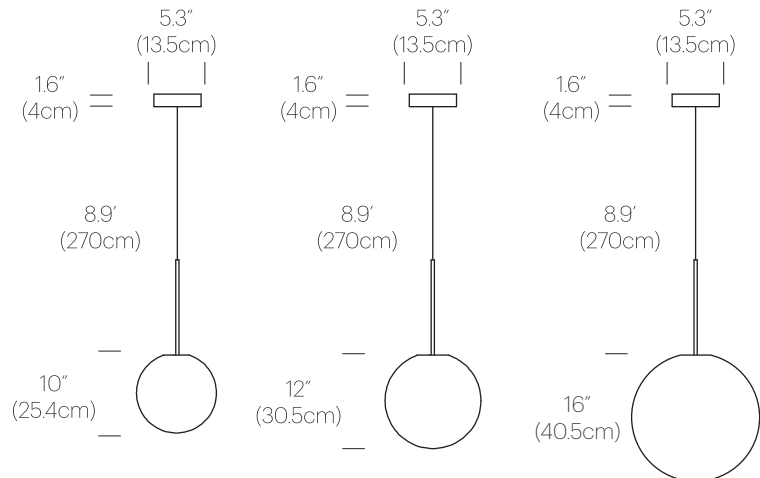

NOTES

3000K and 2700K CCT Models Available Upon Request.
Custom requests can be considered on volume orders