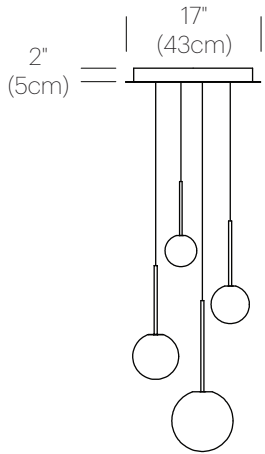

BOLA SPHERE CHANDELIER
5, 6, 8, 10