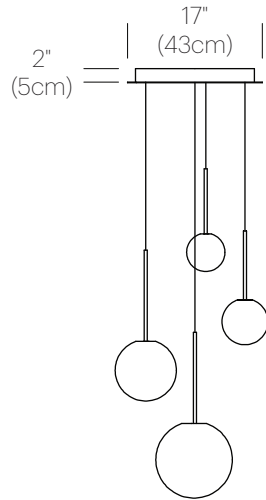

MATTE BLACK

DIMENSIONS

BOLA SPHERE FLUSH 4, 5, 6, 8, 10, 12

BOLA SPHERE CHANDELIER

DESCRIPTION

The Bola Sphere pendant chandelier is the basic foundation of the Bola Collection, featuring an elemental interplay between post and sphere. Its seductive opal blown glass shade is available 6 distinct sizes (4" (10cm), 5" (13cm), 6" (15cm), 8" (20cm), 10" (25.5cm), and 12" (30.5cm) paired with a chromated stainless steel post in chrome, brass, rose gold, gunmetal, and matte black. Two sizes of canopy are available to accommodate. Bola Sphere is also available in exquisite Chandelier groupings that allow mixing of globe sizes for stunning displays in any residential, contract or hospitality setting alike.

Chandelier canopy 17": 15LBS 22" X 22" X 6"
6.8KGS 56cm X 56cm X 15cm

Chandelier canopy 26": 30LBS 32" X 32" X 6"
13.6KGS 81cm X 81cm X 15cm

NOTES

Custom requests can be considered on volume orders

DIMENSIONS

CHANDELIER CANOPY 17", 26"

CHANDELIER CANOPY 17"

17"
(43cm)

CHANDELIER CANOPY 26"

26"
(66cm)

DIMENSIONS

BOLA SPHERE 4, 5, 6, 8, 10, 12

BOLA SPHERE CHANDELIER
5, 6, 8

BOLA SPHERE CHANDELIER
6, 8, 10

BOLA SPHERE CHANDELIER
8, 10, 12

BOLA SPHERE CHANDELIER
5, 6, 8, 10

BOLA SPHERE CHANDELIER
6, 8, 10, 12

BOLA SPHERE CHANDELIER
4, 5, 6, 8, 10

BOLA SPHERE CHANDELIER
5, 6, 8, 10, 12