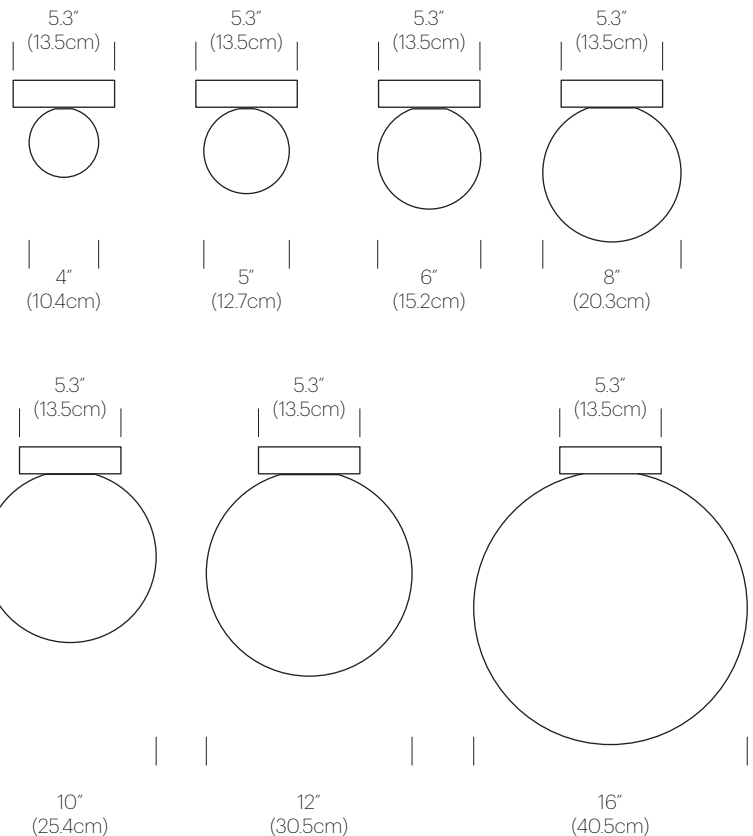

NOTES

3000K and 2700K CCT Models Available Upon Request.
Custom requests can be considered on volume orders

BOLA SPHERE FLUSH

DESCRIPTION

The Bola Sphere is the basic foundation of the Bola Collection, featuring an elemental interplay between canopy and sphere. Its seductive opal blown glass shade is available in 6 distinct sizes: 4" (10cm), 5" (13cm), 6" (15cm), 8" (20cm), 10" (25.5cm), and 12" (30.5cm) paired with a stainless steel canopy in chrome, brass, matte black and white finishes. Lamps can be grouped in multi-axis configurations and sizes to provide delightful dots of illumination throughout any space. Bola Sphere Flush is now available with larger, 16" Globes!

PACKAGING WEIGHT AND DIMENSIONS

Bola Sphere 4	2.6LBS 1.2KG	10" X 9" X 8.5" 25cm X 23cm X 22cm
Bola Sphere 5	3LBS 1.4KG	10" X 9" X 8.5" 25cm X 23cm X 22cm
Bola Sphere 6	3.5LBS 1.6KG	11.5" X 9" X 10.5" 29cm X 23cm X 27cm
Bola Sphere 8	5LBS 2.28KG	12" X 12" X 12.25" 30cm X 30cm X 31cm
Bola Sphere 10	5.5LBS 2.5KG	14" X 14" X 16.5" 36cm X 36cm X 42cm
Bola Sphere 12	7.2LBS 3.3KG	18" X 18" X 18" 46cm X 46cm X 46cm
Bola Sphere 16	8LBS 3.6KG	20" X 20" X 20" 51cm X 51cm X 51cm

MATTE BLACK

DIMENSIONS

BOLA SPHERE FLUSH 4, 5, 6, 8, 10, 12

BOLA SPHERE CHANDELIER

DESCRIPTION

The Bola Sphere pendant chandelier is the basic foundation of the Bola Collection, featuring an elemental interplay between post and sphere. Its seductive opal blown glass shade is available 6 distinct sizes (4" (10cm), 5" (13cm), 6" (15cm), 8" (20cm), 10" (25.5cm), and 12" (30.5cm) paired with a chromated stainless steel post in chrome, brass, rose gold, gunmetal, and matte black. Two sizes of canopy are available to accommodate. Bola Sphere is also available in exquisite Chandelier groupings that allow mixing of globe sizes for stunning displays in any residential, contract or hospitality setting alike.