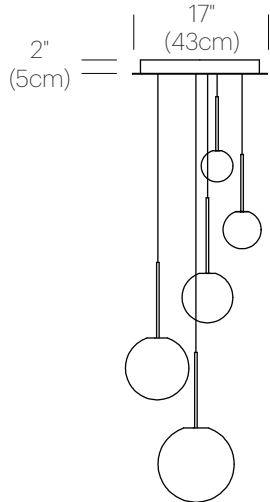

MATTE BLACK

DIMENSIONS

BOLA SPHERE FLUSH 4, 5, 6, 8, 10, 12

BOLA SPHERE CHANDELIER

DESCRIPTION

The Bola Sphere pendant chandelier is the basic foundation of the Bola Collection, featuring an elemental interplay between post and sphere. Its seductive opal blown glass shade is available 6 distinct sizes (4" (10cm), 5" (13cm), 6" (15cm), 8" (20cm), 10" (25.5cm), and 12" (30.5cm) paired with a chromated stainless steel post in chrome, brass, rose gold, gunmetal, and matte black. Two sizes of canopy are available to accommodate. Bola Sphere is also available in exquisite Chandelier groupings that allow mixing of globe sizes for stunning displays in any residential, contract or hospitality setting alike.

Chandelier canopy 17": 15LBS 22" X 22" X 6"
6.8KGS 56cm X 56cm X 15cm

Chandelier canopy 26": 30LBS 32" X 32" X 6"
13.6KGS 81cm X 81cm X 15cm

NOTES

Custom requests can be considered on volume orders

DIMENSIONS

CHANDELIER CANOPY 17", 26"

CHANDELIER CANOPY 17"

17"
(43cm)

CHANDELIER CANOPY 26"

26"
(66cm)

DIMENSIONS

BOLA SPHERE 4, 5, 6, 8, 10, 12

BOLA SPHERE CHANDELIER
5, 6, 8

BOLA SPHERE CHANDELIER
6, 8, 10

BOLA SPHERE CHANDELIER
8, 10, 12

BOLA SPHERE CHANDELIER
5, 6, 8, 10

BOLA SPHERE CHANDELIER
6, 8, 10, 12

BOLA SPHERE CHANDELIER
4, 5, 6, 8, 10

BOLA SPHERE CHANDELIER
5, 6, 8, 10, 12