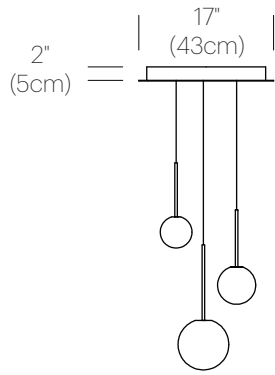

NOTES

3000K and 2700K CCT Models Available Upon Request.
Custom requests can be considered on volume orders

BOLA SPHERE FLUSH

DESCRIPTION

The Bola Sphere is the basic foundation of the Bola Collection, featuring an elemental interplay between canopy and sphere. Its seductive opal blown glass shade is available in 6 distinct sizes: 4" (10cm), 5" (13cm), 6" (15cm), 8" (20cm), 10" (25.5cm), and 12" (30.5cm) paired with a stainless steel canopy in chrome, brass, matte black and white finishes. Lamps can be grouped in multi-axis configurations and sizes to provide delightful dots of illumination throughout any space. Bola Sphere Flush is now available with larger, 16" Globes!

MATTE BLACK

DIMENSIONS

BOLA SPHERE FLUSH 4, 5, 6, 8, 10, 12

BOLA SPHERE CHANDELIER

DESCRIPTION

The Bola Sphere pendant chandelier is the basic foundation of the Bola Collection, featuring an elemental interplay between post and sphere. Its seductive opal blown glass shade is available 6 distinct sizes (4" (10cm), 5" (13cm), 6" (15cm), 8" (20cm), 10" (25.5cm), and 12" (30.5cm) paired with a chromated stainless steel post in chrome, brass, rose gold, gunmetal, and matte black. Two sizes of canopy are available to accommodate. Bola Sphere is also available in exquisite Chandelier groupings that allow mixing of globe sizes for stunning displays in any residential, contract or hospitality setting alike.

Chandelier canopy 17": 15LBS 22" X 22" X 6"
6.8KGS 56cm X 56cm X 15cm

Chandelier canopy 26": 30LBS 32" X 32" X 6"
13.6KGS 81cm X 81cm X 15cm

NOTES

Custom requests can be considered on volume orders

DIMENSIONS

CHANDELIER CANOPY 17", 26"

CHANDELIER CANOPY 17"

17"
(43cm)

CHANDELIER CANOPY 26"

26"
(66cm)

DIMENSIONS

BOLA SPHERE 4, 5, 6, 8, 10, 12

BOLA SPHERE CHANDELIER
5, 6, 8