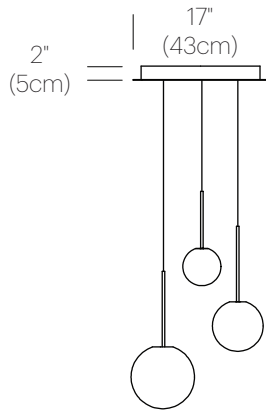

BOLA SPHERE CHANDELIER
6, 8, 10