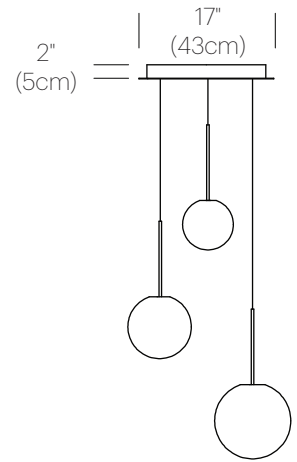

BOLA SPHERE CHANDELIER
8, 10, 12