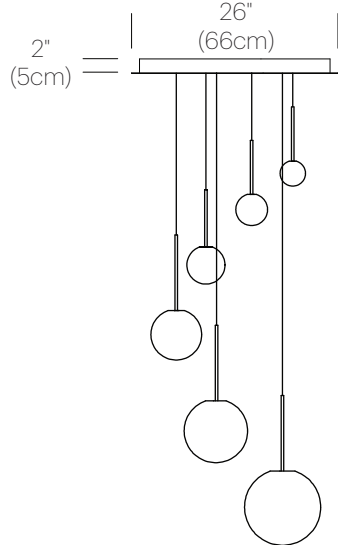

BOLA SPHERE CHANDELIER
4, 5, 6, 8, 10, 12