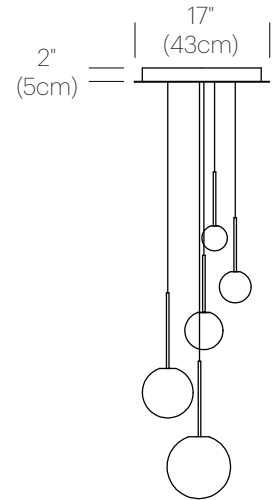

NOTES

3000K and 2700K CCT Models Available Upon Request.
Custom requests can be considered on volume orders

BOLA SPHERE FLUSH

DESCRIPTION

The Bola Sphere is the basic foundation of the Bola Collection, featuring an elemental interplay between canopy and sphere. Its seductive opal blown glass shade is available in 6 distinct sizes: 4" (10cm), 5" (13cm), 6" (15cm), 8" (20cm), 10" (25.5cm), and 12" (30.5cm) paired with a stainless steel canopy in chrome, brass, matte black and white finishes. Lamps can be grouped in multi-axis configurations and sizes to provide delightful dots of illumination throughout any space. Bola Sphere Flush is now available with larger, 16" Globes!

MATTE BLACK

DIMENSIONS

BOLA SPHERE FLUSH 4, 5, 6, 8, 10, 12

BOLA SPHERE CHANDELIER

DESCRIPTION

The Bola Sphere pendant chandelier is the basic foundation of the Bola Collection, featuring an elemental interplay between post and sphere. Its seductive opal blown glass shade is available 6 distinct sizes (4" (10cm), 5" (13cm), 6" (15cm), 8" (20cm), 10" (25.5cm), and 12" (30.5cm) paired with a chromated stainless steel post in chrome, brass, rose gold, gunmetal, and matte black. Two sizes of canopy are available to accommodate. Bola Sphere is also available in exquisite Chandelier groupings that allow mixing of globe sizes for stunning displays in any residential, contract or hospitality setting alike.

CHANDELIER CANOPY 17", 26"

CHANDELIER CANOPY 17"

17"
(43cm)

CHANDELIER CANOPY 26"

26"
(66cm)

DIMENSIONS

BOLA SPHERE 4, 5, 6, 8, 10, 12

BOLA SPHERE CHANDELIER
5, 6, 8

BOLA SPHERE CHANDELIER
6, 8, 10

BOLA SPHERE CHANDELIER
8, 10, 12

BOLA SPHERE CHANDELIER
5, 6, 8, 10

BOLA SPHERE CHANDELIER
6, 8, 10, 12

BOLA SPHERE CHANDELIER
4, 5, 6, 8, 10

BOLA SPHERE CHANDELIER
5, 6, 8, 10, 12