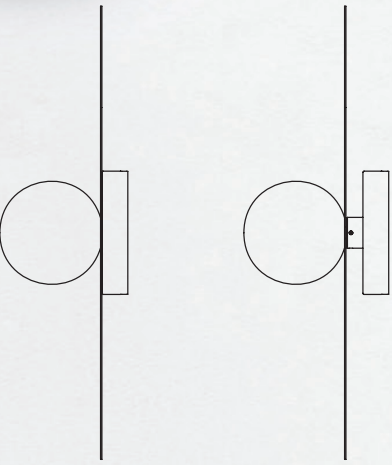

9"
(22.8cm)

12"
(30.5cm)

LINEAR

BOLA DISC FLUSH

DESCRIPTION

A study in refined simplicity, Bola Flush offers a magical combination of mirror and globe refined down to its bare essentials. The objective with the Bola Flush is to provide both direct and reflected light from either ceiling or wall mounted vantage points. Bola Flush brings elegance and refinement with four sizes and five finishes in chrome, brass, rose gold, gunmetal, and white. An ideal fixture for adding diffused and reflected light in hallway corridors, nooks, dining settings, bedrooms, or living areas. Stunning groupings can also be created by mixing different sizes together to form unique custom light displays.

CERTIFICATIONS

PACKAGING WEIGHT AND DIMENSIONS

Bola Disc 12	4LBS	15" X 15" X 7"
(Steel Shade)	1.8KG	38cm X 38cm X 18cm
Bola Disc 12	2.4LBS	15" X 15" X 7"
(White Aluminum Shade)	1.1KG	38cm X 38cm X 18cm
Bola Disc 18	8.6LBS	20.75" X 20.75" X 8"
(Steel Shade)	3.9KG	53cm X 53cm X 20cm
Bola Disc 18	6.75LBS	20.75" X 20.75" X 8"
(White Aluminum Shade)	3KG	53cm X 53cm X 20cm
Bola Disc 22	12.25LBS	24" X 24" X 10"
(Steel Shade)	5.6KG	61cm X 61cm X 25cm
Bola Disc 22	9LBS	24" X 24" X 10"
(White Aluminum Shade)	4.1KG	61cm X 61cm X 25cm
Bola Disc 32	23.8LBS	34.5" X 34.5" X 10.5"
(Steel Shade)	10.8KG	87.6cm X 87.6cm X 27cm
Bola Disc 32	17.5LBS	34.5" X 34.5" X 10.5"
(White Aluminum Shade)	7.9KG	87.6cm X 87.6cm X 27cm

NOTES

Custom requests can be considered on volume orders
Gunmetal finish available Spring 2020

FINISHES

BOLA DISC

DIMENSIONS

BOLA DISC FLUSH 12, 18, 22, 32

BOLA DISC FLUSH GROUPING

Stunning compositions can be created by mixing or matching different sizes and finishes together to form unique customized light clusters.