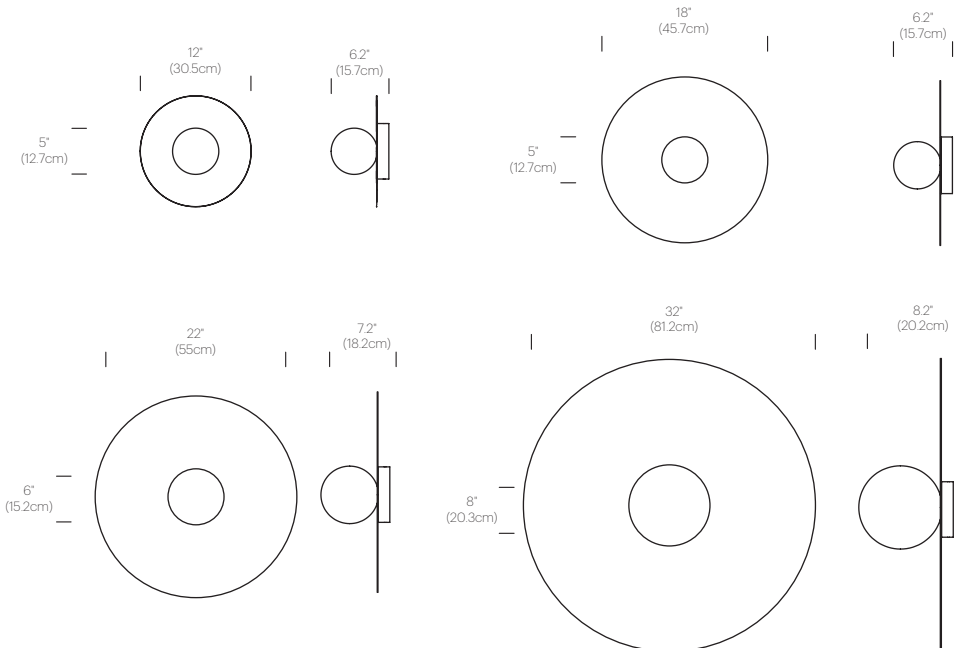

9"
(22.8cm)

12"
(30.5cm)

LINEAR

BOLA DISC FLUSH

DESCRIPTION

A study in refined simplicity, Bola Flush offers a magical combination of mirror and globe refined down to its bare essentials. The objective with the Bola Flush is to provide both direct and reflected light from either ceiling or wall mounted vantage points. Bola Flush brings elegance and refinement with four sizes and five finishes in chrome, brass, rose gold, gunmetal, and white. An ideal fixture for adding diffused and reflected light in hallway corridors, nooks, dining settings, bedrooms, or living areas. Stunning groupings can also be created by mixing different sizes together to form unique custom light displays.

CERTIFICATIONS

PACKAGING WEIGHT AND DIMENSIONS

Bola Disc 12	4LBS	15" X 15" X 7"
(Steel Shade)	1.8KG	38cm X 38cm X 18cm
Bola Disc 12	2.4LBS	15" X 15" X 7"
(White Aluminum Shade)	1.1KG	38cm X 38cm X 18cm
Bola Disc 18	8.6LBS	20.75" X 20.75" X 8"
(Steel Shade)	3.9KG	53cm X 53cm X 20cm
Bola Disc 18	6.75LBS	20.75" X 20.75" X 8"
(White Aluminum Shade)	3KG	53cm X 53cm X 20cm
Bola Disc 22	12.25LBS	24" X 24" X 10"
(Steel Shade)	5.6KG	61cm X 61cm X 25cm
Bola Disc 22	9LBS	24" X 24" X 10"
(White Aluminum Shade)	4.1KG	61cm X 61cm X 25cm
Bola Disc 32	23.8LBS	34.5" X 34.5" X 10.5"
(Steel Shade)	10.8KG	87.6cm X 87.6cm X 27cm
Bola Disc 32	17.5LBS	34.5" X 34.5" X 10.5"
(White Aluminum Shade)	7.9KG	87.6cm X 87.6cm X 27cm

NOTES

Custom requests can be considered on volume orders
Gunmetal finish available Spring 2020

FINISHES

BOLA DISC

DIMENSIONS

BOLA DISC FLUSH 12, 18, 22, 32

BOLA DISC FLUSH GROUPING

Stunning compositions can be created by mixing or matching different sizes and finishes together to form unique customized light clusters.