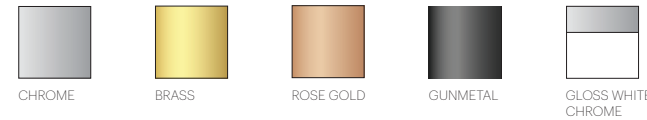

FINISHES

BOLA DISC