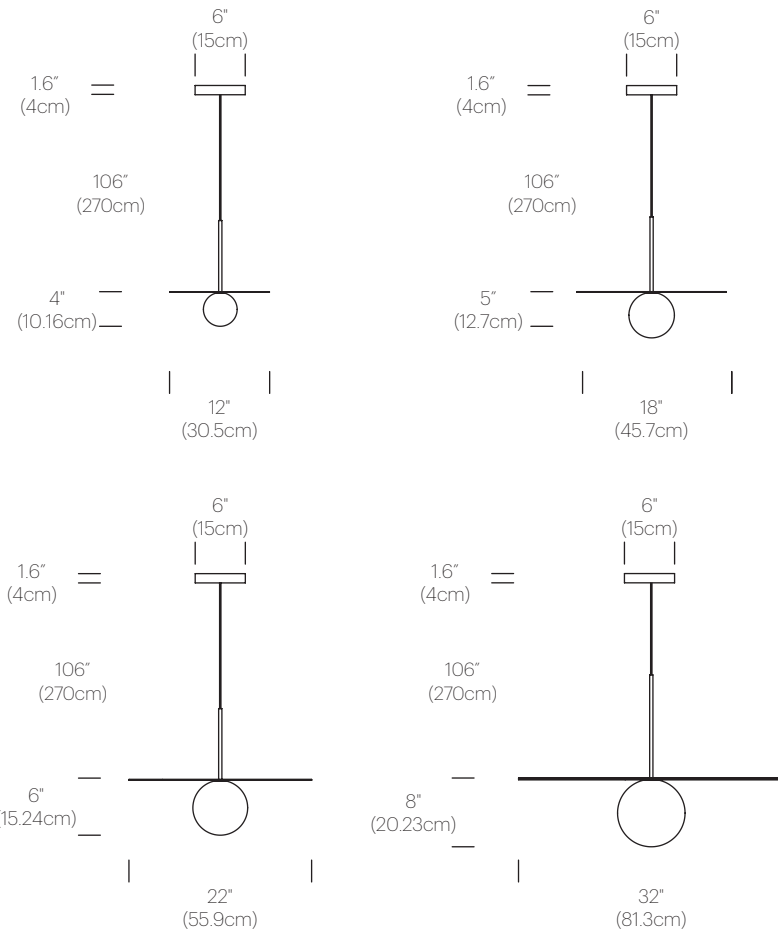

LIGHT CONTROL

Hard-wired, dimmable
Compatible with TRIAC/ELV and 0-10V dimmers

FEATURES

Fully Dimmable
Shade Options: 12"(30cm), 18"(46cm), 22"(56cm), 32"(81cm) Discs

SPECIFICATIONS

Voltage: 120V or 240V 50/60Hz. 277V 50/60Hz available upon request
Power Consumption: 8W (12", 18"), 15W (22"), 20W (32")
Color Temperature: 2700K
Luminosity: 560Lu (12"), 640Lu (18"), 1160Lu (22"), 1550Lu (32")
Luminaire Efficacy: 57 Lumens/Watt
Color Rendition Index: 95 CRI
50K hour lifespan
Cord Length: 8.9' (2.9m) (Field cuttable)
1 year warranty

CERTIFICATIONS

PACKAGING WEIGHT AND DIMENSIONS

Bola Disc 12	4LBS	15" X 7"
(Steel Shade)	1.8KG	38cm X 18cm
Bola Disc 12	2.4LBS	15" X 7"
(White Aluminum Shade)	1.1KG	38cm X 18cm
Bola Disc 18	8.6LBS	20.75" X 8"
(Steel Shade)	3.9KG	53cm X 20cm
Bola Disc 18	6.75LBS	20.75" X 8"
(White Aluminum Shade)	3KG	53cm X 20cm
Bola Disc 22	12.25LBS	24" X 10"
(Steel Shade)	5.6KG	61cm X 25cm
Bola Disc 22	9LBS	24" X 10"
(White Aluminum Shade)	4.1KG	61cm X 25cm
Bola Disc 32	23.8LBS	34.5" X 10.5"
(Steel Shade)	10.8KG	87.6cm X 27cm
Bola Disc 32	17.5LBS	34.5" X 10.5"
(White Aluminum Shade)	7.9KG	87.6cm X 27cm

NOTES

Custom requests can be considered on volume orders
Gunmetal finish available Spring 2020

FINISHES

BOLA DISC

DIMENSIONS

BOLA DISC 12, 18, 22, 32

BOLA DISC MULTI-LIGHT

DESCRIPTION

Bola's elegant reflective disc and globe design can be suspended in a variety of custom arrangements in both round and linear configurations. With Bola Disc Multi-Light, up to 11 lamps can be grouped together in a variety of mixed disc sizes to form stunning luminaire displays. Both size and shape of the grouping is controlled by lamp quantity and positioning relative to the Multi-Light canopy. Swag mounts are provided to extend the lights out into space along with an ample cord length of 8.9' (2.7m) to offer a wide array of unique solutions.