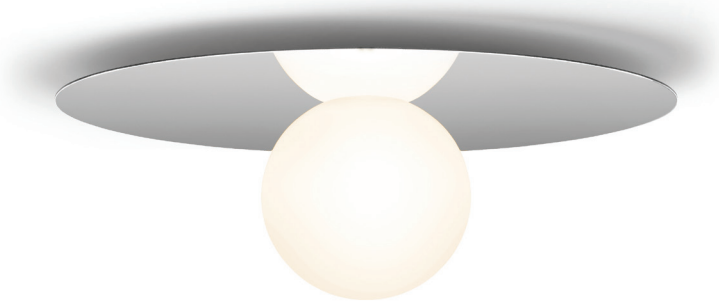

BOLA DISC

DESCRIPTION

Bola Disc is a uniquely expressive LED Pendant system featuring a distinctive range of chromated disc reflectors that give the illusion of weightlessness by mirroring its surroundings. Available in 4 distinct sizes, Bola Disc pairs an elegant globe diffuser made of opaline glass with exquisitely polished stainless steel or aluminum discs in chrome, brass, rose gold and lacquered white to appease the most discerning tastes. Dependent on size, Bola provides up to 1550 lumens of warm ambient light and is fully dimmable, providing unparalleled illumination. Bola can be suspended individually, in series, or as striking chandelier groupings for residential, contract, and hospitality settings alike.

9"
(22.8cm)

12"
(30.5cm)

LINEAR

BOLA DISC FLUSH

DESCRIPTION

A study in refined simplicity, Bola Flush offers a magical combination of mirror and globe refined down to its bare essentials. The objective with the Bola Flush is to provide both direct and reflected light from either ceiling or wall mounted vantage points. Bola Flush brings elegance and refinement with four sizes and five finishes in chrome, brass, rose gold, gunmetal, and white. An ideal fixture for adding diffused and reflected light in hallway corridors, nooks, dining settings, bedrooms, or living areas. Stunning groupings can also be created by mixing different sizes together to form unique custom light displays.

NOTES

Custom requests can be considered on volume orders
Gunmetal finish available Spring 2020

FINISHES

BOLA DISC

DIMENSIONS

BOLA DISC FLUSH 12, 18, 22, 32

BOLA DISC FLUSH GROUPING

Stunning compositions can be created by mixing or matching different sizes and finishes together to form unique customized light clusters.