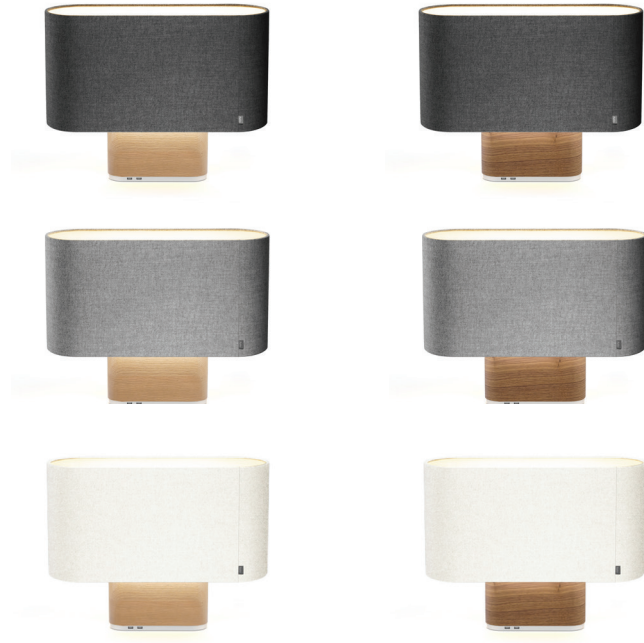

FIXTURE TYPE

Table

LIGHT SOURCE

(2) Satco BT-15 Halogen, 72W, 1490 lm per bulb (included)
Optional (2) Feit E26 medium base A19/A21 Classic bulbs, 15W (100W equivalent) 1600 lm per bulb

PRODUCT CODES

Belmont Table (Charcoal/Oak):	BELM TBL GPT/OAK
Belmont Table (Charcoal/Walnut):	BELM TBL GPT/WAL
Belmont Table (Silverdale/Oak):	BELM TBL GRY/OAK
Belmont Table (Silverdale/Walnut):	BELM TBL GRY/WAL
Belmont Table (White/Oak):	BELM TBL WHT/OAK
Belmont Table (White/Walnut):	BELM TBL WHT/WAL

LIGHT CONTROL

Full range dim control, in-line dimmer

FEATURES

(2x) USB charging ports
Full range dimming

SPECIFICATIONS

Voltage: 120 or 240V 50-60Hz
Color temperature: 2700K
Note: 3000K/3500K models Available upon Request
Luminosity: 3200 Lumens
Color Rendition Index: 90 CRI
Cable length: 8' (244cm)
1 year warranty

CERTIFICATIONS

PACKAGING WEIGHT AND DIMENSIONS

Belmont Table	10.9LBS	22.5" X 17" X 8.5"
	5KG	57.2cm X 43cm X 17.8cm

NOTES

Custom requests can be considered on volume orders