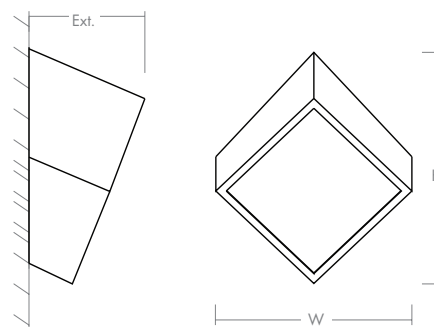

ZETA Wall Sconce / Ceiling Mount

3-530-xx

oxygen

FIXTURE TYPE _____

LOCATION _____

PROJECT _____

DATE _____

-40 Aged Brass

-22 Oiled Bronze

-24 Satin Nickel

LIGHT SOURCE	1 x 10.1W LED, 3000K, CRI 90
LUMINAIRE POWER	12.4W at 120V
RATED LIFE	60000 hr RL
OPTIONAL COLOR TEMPERATURES	2700K, 3500K, 4000K
LUMEN OUTPUT	Delivered: 361lm (LM-79)
INPUT VOLTAGE	120V to 277V AC, 50/60Hz
DRIVER OUTPUT	350mA, 14.7W max power
DIMMING	TRIAC and ELV dimming at 120V AC; 0-10V dimming, 100% to 1% current output
CONSTRUCTION	Plated Steel and Acrylic
DIFFUSER	- Matte White Acrylic
FINISHES	Oiled Bronze (-22), Satin Nickel (-24), Aged Brass (-40)
MOUNTING	4" Octagonal J-Box, 2" x 3" J-Box, 4" Square J-Box with a single device mud ring
STANDARDS	UL Dry/Damp listed, ADA Compliant, Conforms to UL STD 1598, Certified CAN/CSA STD C22.2 No 250.0.

DIMENSIONS

W:	6.75"
H:	7.75"
Ext:	4.00"
M.C:	3.59" From top of fixture

Order example for standard fixture:

3-530-22 (x- Voltage - xxx-Sequence # - xx-Finish)

3: 120V to 277V

Order example for optional color temperatures: **3-530-2722**