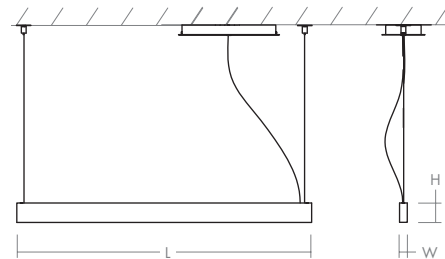

ZEPP Pendant
32-633-xx

oxygen

FIXTURE TYPE _____ LOCATION _____
PROJECT _____ DATE _____

-20 Polished Nickel

-24 Satin Nickel

-15 Black

LIGHT SOURCE	2 x 25W LED, 3000K, CRI 90
LUMINAIRE POWER	56.1W at 120V
RATED LIFE	60000 hr RL
OPTIONAL COLOR TEMPERATURES	2700K, 3500K, 4000K
LUMEN OUTPUT	Delivered: 863 lm (LM-79)
INPUT VOLTAGE	120V & 277V AC, 50/60Hz
DRIVER OUTPUT*	50.4W max power @1200mA
DIMMING	TRIAC and ELV dimming at 120V AC; 0-10V dimming, 100% to 1% current output
CONSTRUCTION	Plated Steel and Acrylic
DIFFUSER	- Matte White Acrylic
FINISHES	Black (-15), Polished Nickel (-20), Satin Nickel (-24)
MOUNTING	4" Octagonal J-Box, 4" Square J-Box with a single device mud ring
STANDARDS	UL Dry/Damp listed, Conforms to UL STD 1598, Certified CAN/CSA STD C22.2 No 250.0.

*600-1200mA programmable driver, 50.4W max power @1200mA

DIMENSIONS

Canopy: 13.00" L, 5.50" W, 1.375" H

Fixture: 50.00" L, 1.00" W, 2.50" H

Suspension Length: Up to 60"

Order example for standard fixture:

32-633-24 (x- Voltage - xxx-Sequence # - xx-Finish)