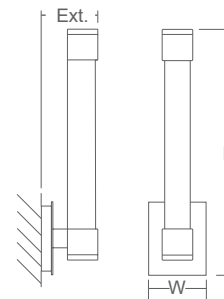

ZENITH Wall Sconce

3-556-xx

oxygen

FIXTURE TYPE _____

LOCATION _____

PROJECT _____

DATE _____

-24 Satin Nickel

-14 Polished Chrome

-22 Oiled Bronze

-40 Aged Brass

LIGHT SOURCE	1 x 12.2W LED, 3000K, CRI 90
LUMINAIRE POWER	14.6W at 120V
RATED LIFE	60000 hr RL
OPTIONAL COLOR TEMPERATURES	2700K, 3500K, 4000K
LUMEN OUTPUT	Delivered: 942 lm (LM-79)
INPUT VOLTAGE	120V to 277V AC, 50/60Hz
DRIVER OUTPUT	350mA, 14.7W max
DIMMING	TRIAC and ELV dimming at 120V AC; 0-10V dimming, 100% to 10% current output
CONSTRUCTION	Plated Steel and Acrylic
DIFFUSER	Matte White Acrylic
FINISHES	Polished Chrome (-14), Oiled Bronze (-22), Satin Nickel (-24), Aged Brass (-40)
MOUNTING	4" Octagonal J-Box* with optional backplate 4"x4" Square J-Box* with single device mud ring * Deep J-Box (Required to house driver)
STANDARDS	ETL Dry/Damp listed, ADA Compliant, Conforms to UL STD 1598, Certified CAN/CSA, STD C22.2 No 250.0.

DIMENSIONS

W: 3.50"

H: 15.125"

Ext: 3.50"

M.C: 13.00" From Top of Fixture

Order example for standard fixture:

3-556-xx (x-Voltage - xxx-Sequence # - xx-Finish)

Order example for optional color temperatures: **3-556-2724**