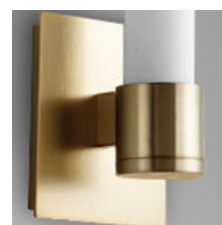

ZENITH Wall Sconce

3-556-xx

oxygen

FIXTURE TYPE _____

LOCATION _____

PROJECT _____

DATE _____

-24 Satin Nickel

-14 Polished Chrome

-22 Oiled Bronze

-40 Aged Brass

LIGHT SOURCE	1 x 12.2W LED, 3000K, CRI 90
LUMINAIRE POWER	14.6W at 120V
RATED LIFE	60000 hr RL
OPTIONAL COLOR TEMPERATURES	2700K, 3500K, 4000K
LUMEN OUTPUT	Delivered: 942 lm (LM-79)
INPUT VOLTAGE	120V to 277V AC, 50/60Hz
DRIVER OUTPUT	350mA, 14.7W max
DIMMING	TRIAC and ELV dimming at 120V AC; 0-10V dimming, 100% to 10% current output
CONSTRUCTION	Plated Steel and Acrylic
DIFFUSER	Matte White Acrylic
FINISHES	Polished Chrome (-14), Oiled Bronze (-22), Satin Nickel (-24), Aged Brass (-40)
MOUNTING	4" Octagonal J-Box* with optional backplate 4"x4" Square J-Box* with single device mud ring * Deep J-Box (Required to house driver)
STANDARDS	ETL Dry/Damp listed, ADA Compliant, Conforms to UL STD 1598, Certified CAN/CSA, STD C22.2 No 250.0.