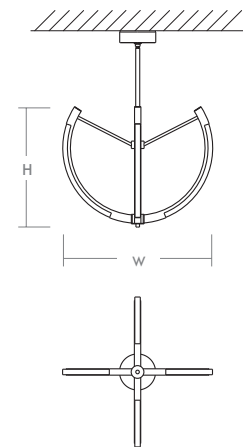

UTOPIA Chandelier
3-6141-xx

oxygen

FIXTURE TYPE _____ LOCATION _____
 PROJECT _____ DATE _____

-15 Black

-24 Satin Nickel

LIGHT SOURCE	LED Arrays, 3000K, CRI 90
LUMINAIRE POWER	63.1W at 120V
RATED LIFE	50000 hr RL
OPTIONAL COLOR TEMPERATURES	3000K Only
LUMEN OUTPUT	Delivered: 2401 lm (LM-79)
INPUT VOLTAGE	120V AC, 50/60Hz
DRIVER OUTPUT	24Vdc Constant Voltage, 3.2A max current
DIMMING	TRIAC Dimming (Forward Phase, Magnetic Low Voltage)
CONSTRUCTION	Cold Rolled Steel Housing and Canopy
DIFFUSER	- Matte White Acrylic
FINISHES	Black (-15), Satin Nickel (-24)
MOUNTING	4" Octagonal J-Box
STANDARDS	ETL Damp listed, Conforms to UL STD 1598, Certified CAN/CSA STD C22.2 No 250.0.

DIMENSIONS

Dia. Canopy: 6.69"
W. Fixture: 28.00"
H. Fixture: 22.375"
 Supplied with 2-8", 2-12", and 3-16" stems to customize hanging height

Note: Canopy swivel allows up to a 22° slope

Order example for standard fixture:
3-6141-24 (x- Voltage - xxx-Sequence # - xx-Finish)
 3: 120V Only