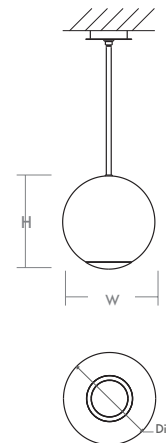

TERRA Pendant
3-691-xx

oxygen

FIXTURE TYPE _____ LOCATION _____
PROJECT _____ DATE _____

-15 Black

-24 Satin Nickel

-40 Aged Brass

LIGHT SOURCE	1 x 11W LED with Driver on board, 3000K, CRI 90
LUMINAIRE POWER	11.8W at 120V
RATED LIFE	50000 hr RL
OPTIONAL COLOR TEMPERATURES	3000K Only
LUMEN OUTPUT	Delivered: 582 lm (LM-79)
INPUT VOLTAGE	120V AC, 50/60Hz
DRIVER OUTPUT	N/A
DIMMING	TRIAC Dimming
CONSTRUCTION	Cold Rolled Steel Housing and Canopy
DIFFUSER	- Matte White Glass
FINISHES	Black (-15), Satin Nickel (-24), Aged Brass (-40)
MOUNTING	4" Octagonal J-Box
STANDARDS	ETL Damp listed, Conforms to UL STD 1598, Certified CAN/CSA STD C22.2 No 250.0.

DIMENSIONS

W. Fixture: 12.00"
H. Fixture: 14.00"
Supplied with 2-8", 2-12", and 3-16" stems to customize hanging height

Note: Canopy swivel allows up to a 22° slope

Order example for standard fixture:
3-691-24 (x- Voltage - xxx-Sequence # - xx-Finish)
3: 120V Only