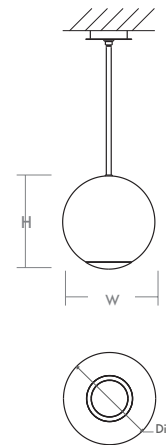

TERRA Pendant
3-690-xx

oxygen

FIXTURE TYPE _____ LOCATION _____
PROJECT _____ DATE _____

-15 Black

-24 Satin Nickel

-40 Aged Brass

LIGHT SOURCE	1 x 11W LED with Driver on board, 3000K, CRI 90
LUMINAIRE POWER	11.7W at 120V
RATED LIFE	50000 hr RL
OPTIONAL COLOR TEMPERATURES	3000K Only
LUMEN OUTPUT	Delivered: 565 lm (LM-79)
INPUT VOLTAGE	120V AC, 50/60Hz
DRIVER OUTPUT	N/A
DIMMING	TRIAC Dimming
CONSTRUCTION	Cold Rolled Steel Housing and Canopy
DIFFUSER	- Matte White Glass
FINISHES	Black (-15), Satin Nickel (-24), Aged Brass (-40)
MOUNTING	4" Octagonal J-Box
STANDARDS	ETL Damp listed, Conforms to UL STD 1598, Certified CAN/CSA STD C22.2 No 250.0.

DIMENSIONS

W. Fixture: 10.00"
H. Fixture: 11.625"
Supplied with 2-8", 2-12", and 3-16"
stems to customize hanging height

Note: Canopy swivel allows up to a 22° slope

Order example for standard fixture:
3-690-40 (x- Voltage - xxx-Sequence # - xx-Finish)
3: 120V Only